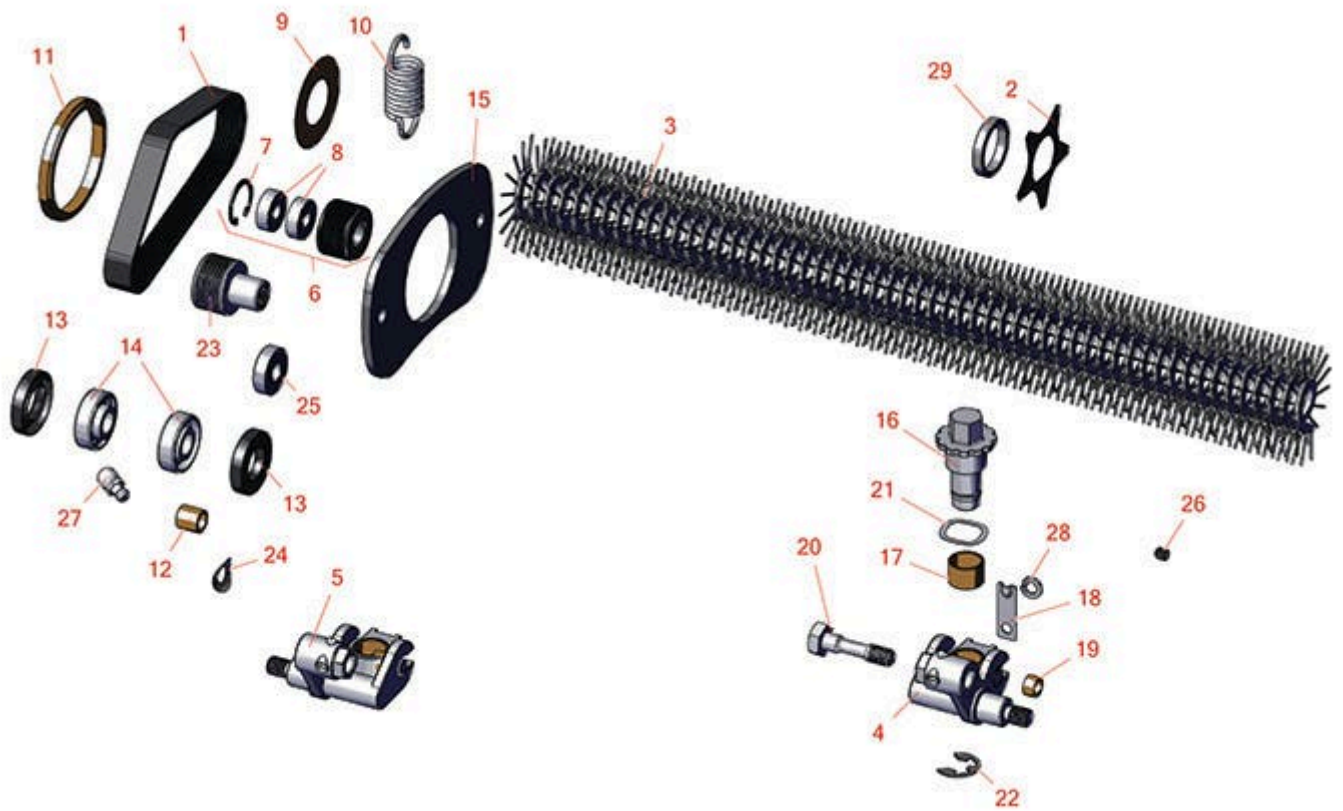

Replaces Toro Greensmaster TriFlex

3320 Parts

DPA Cutting Unit - Models 04613, 04614 & 04615
Groomer

All original equipment manufacturers names and part numbers are used for identification purposes only, and we are in no way implying that our products are original equipment parts. Prices subject to change without notice.

Replaces Toro Greensmaster TriFlex 3320 Parts

DPA Cutting Unit - Models 04613, 04614 & 04615
Groomer

Item No	R&R Part No.	OEM Part No.	Description	Qty Req	Order Quantity
Belt					
1	R104-4705	104-4705, 120-2763	Belt - Groomer	1	
Blades					
2	R110-2333	110-2333	Groomer Blade - Helix .028 Thick	42	
2	R110-2343	110-2343	Groomer Blade - Carbide Tipped - Helix 1.5mm	42	
Other Parts Available					
3	R105-9635	105-9635	Brush - Groomer	1	
4	R106-8535	106-8535	RH Lift Arm Assy	1	
5	R106-8536	106-8536	LH Lift Arm Assy	1	
6	R106-2630	106-2630	Idler Bearing Assy	1	
7	R104-4727	104-4727	Ring - Retaining	1	
8	R251-259	251-259, 251-307	Bearing - Ball	2	
9	R106-8521	106-8521	Decal-Warning	1	
10	R110-1700	110-1700, 66-4460	Spring-Extension	1	
11	R106-8527	106-8527	Bushing	1	
12	R256-2	256-2	Bushing - Idler Pulley	2	
13	R106-8530	106-8530	Seal - Oil	4	
14	R107-8105	106-8520, 107-8105	Bearing-Ball - Extended	4	
15	R106-8463	106-8463	Shim-Groomer	1	
16	R106-8482	106-8482	Adjuster-Groomer	2	