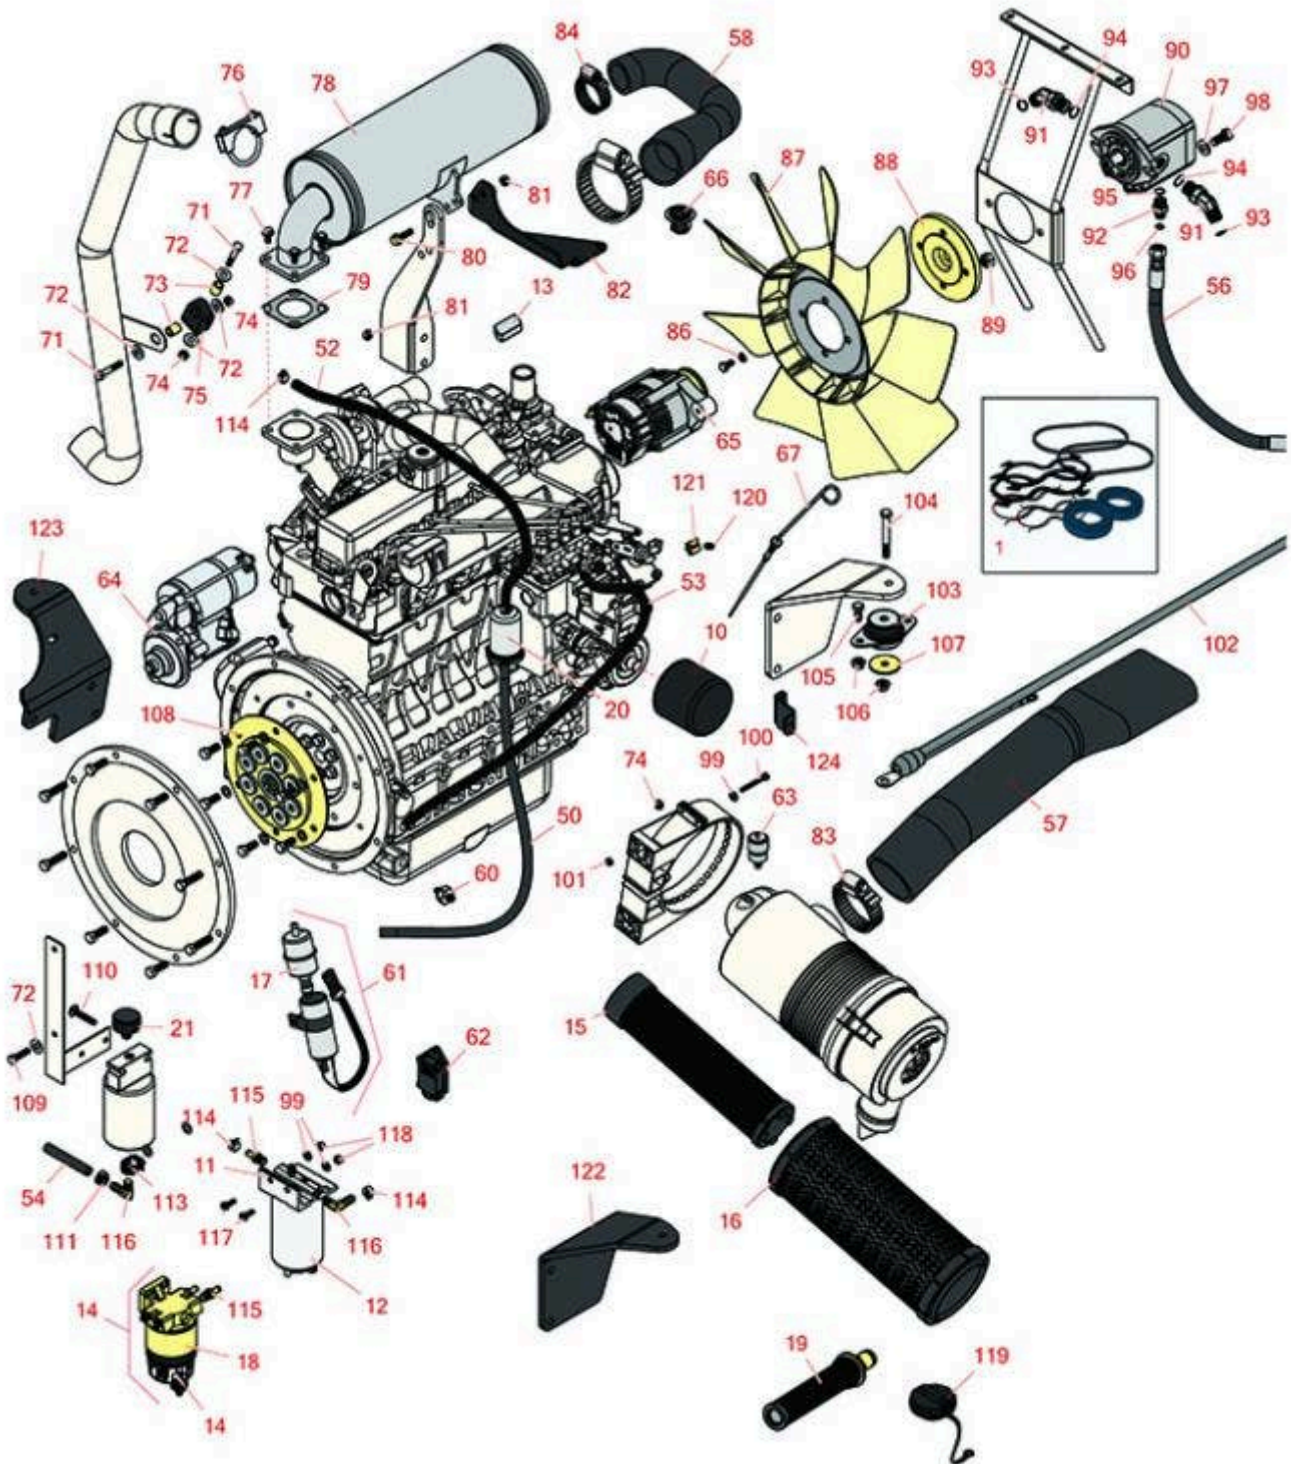

# Replaces Toro Groundsmaster 4010-D

## Parts

Rotary Mower - Model 30446  
Engine

All original equipment manufacturers names and part numbers are used for identification purposes only, and we are in no way implying that our products are original equipment parts. Prices subject to change without notice.