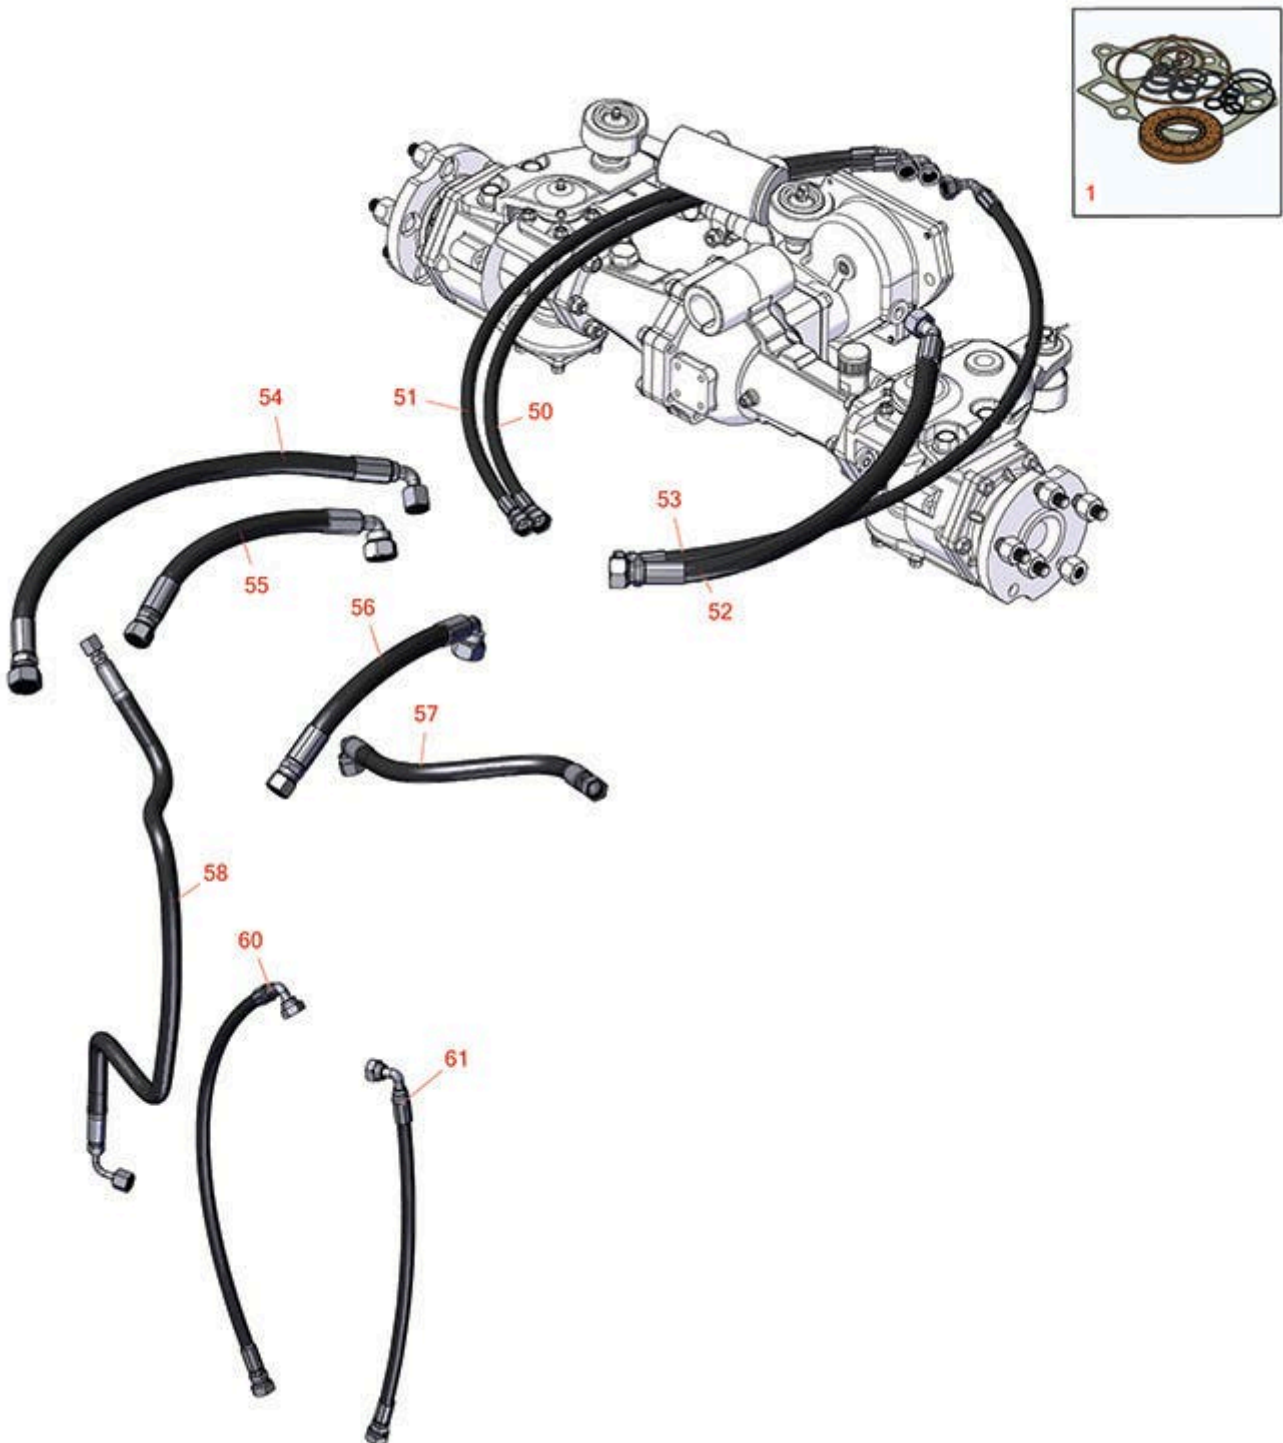

Replaces Toro Groundsmaster 4010-D

Parts

Rotary Mower - Model 30636

Hose Tube Routing

All original equipment manufacturers names and part numbers are used for identification purposes only, and we are in no way implying that our products are original equipment parts. Prices subject to change without notice.

Replaces Toro Groundsmaster 4010-D Parts

Rotary Mower - Model 30636
Hose Tube Routing

Item No	R&R Part No.	OEM Part No.	Description	Qty Req	Order Quantity
Overhaul Kits					
1	R121-1736	121-1736	Overhaul Seal Kit	1	
Hoses					
50	R121-1500	121-1500	Hydraulic Hose Assy	1	
51	R121-1501	121-1501	Hydraulic Hose Assy	1	
52	R121-1458	121-1458	Hydraulic Hose Assy	1	
53	R121-1459	121-1459	Hydraulic Hose Assy	1	
54	R104-2807	104-2807	Hydraulic Hose Assy	1	
55	R104-4584	104-4584	Hydraulic Hose Assy	1	
56	R121-1505	121-1505	Hydraulic Hose Assy	1	
57	R104-2234	104-2234	Hydraulic Hose Assy	1	
58	R100-3833	100-3833	Hydraulic Hose Assy	1	
60	R121-1566	121-1566	Hydraulic Hose Assy	1	
61	R121-1567	121-1567	Hydraulic Hose Assy	1	