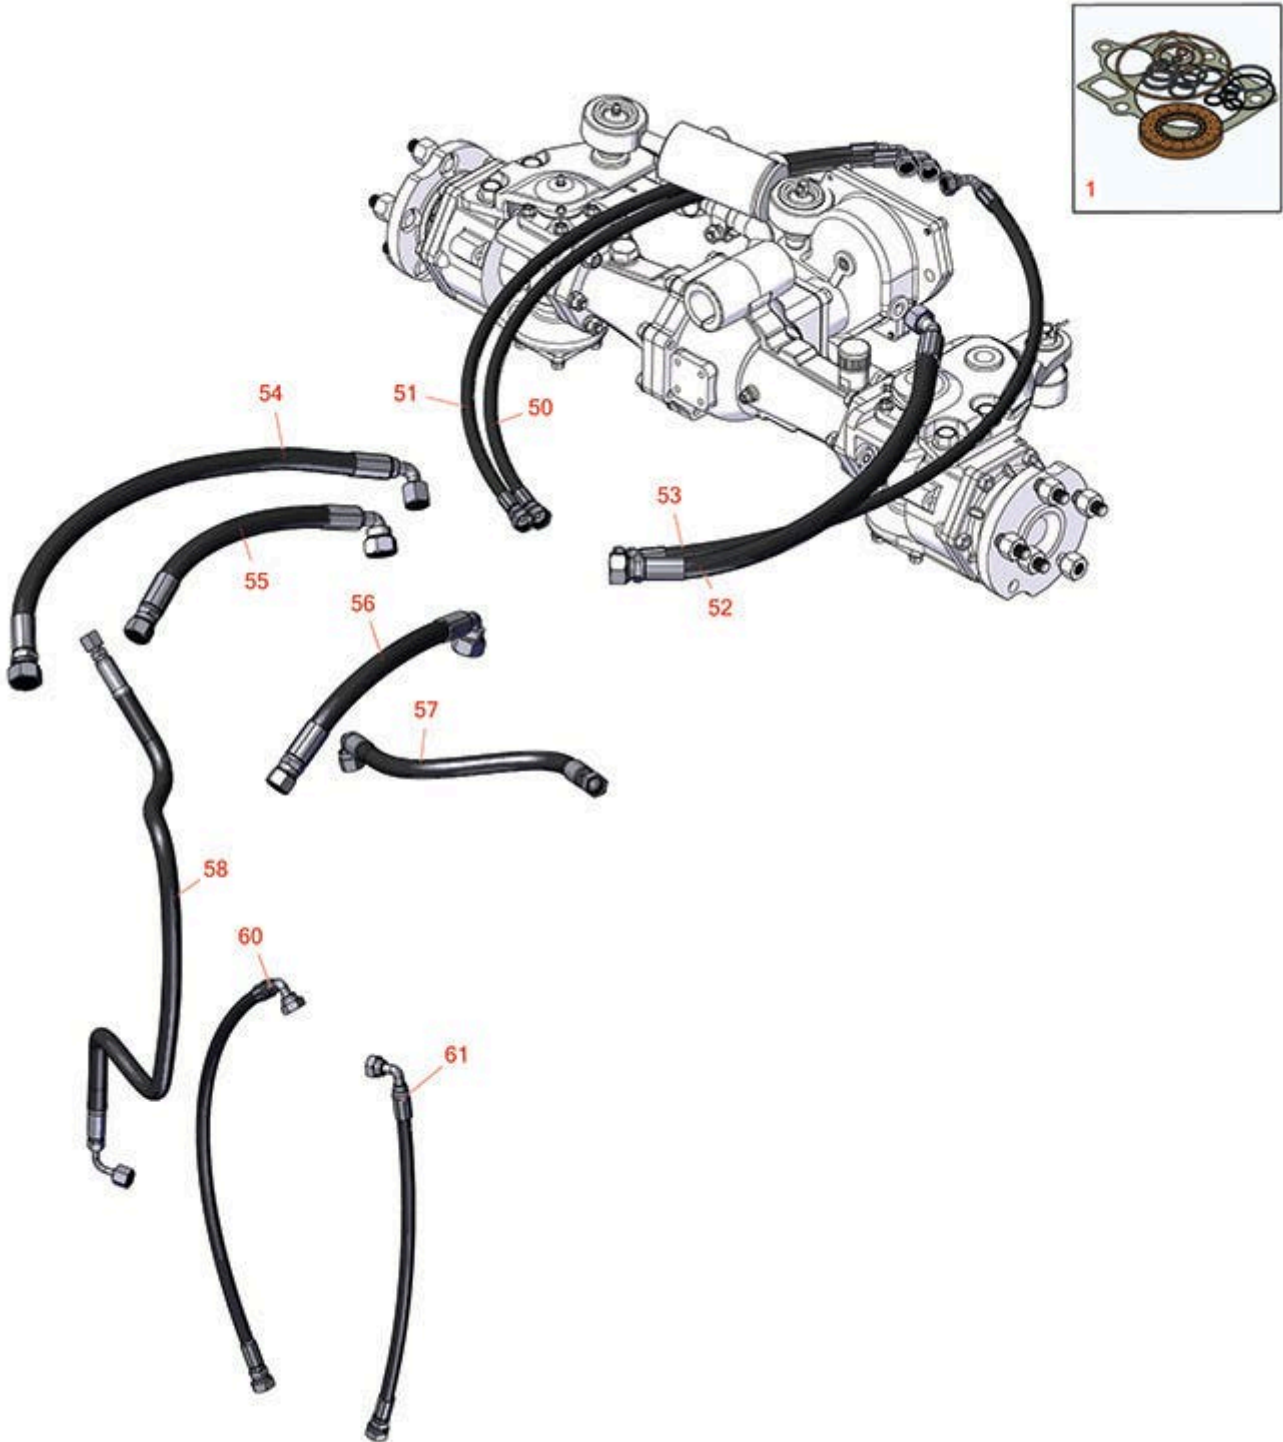

Replaces Toro Groundsmaster 4010-D

Parts

Rotary Mower - Model 30635

Hose Tube Routing

All original equipment manufacturers names and part numbers are used for identification purposes only, and we are in no way implying that our products are original equipment parts. Prices subject to change without notice.

Replaces Toro Groundsmaster 4010-D Parts

Rotary Mower - Model 30635
Hose Tube Routing

Item No	R&R Part No.	OEM Part No.	Description	Qty Req	Order Quantity
Overhaul Kits					
1	R121-1736	121-1736	Overhaul Seal Kit	1	
Hoses					
50	R121-1500	121-1500	Hydraulic Hose Assy	1	
51	R121-1501	121-1501	Hydraulic Hose Assy	1	
52	R121-1458	121-1458	Hydraulic Hose Assy	1	
53	R121-1459	121-1459	Hydraulic Hose Assy	1	
54	R104-2807	104-2807	Hydraulic Hose Assy	1	
55	R104-4584	104-4584	Hydraulic Hose Assy	1	
56	R121-1505	121-1505	Hydraulic Hose Assy	1	
57	R104-2234	104-2234	Hydraulic Hose Assy	1	
58	R100-3833	100-3833	Hydraulic Hose Assy	1	
60	R121-1566	121-1566	Hydraulic Hose Assy	1	
61	R121-1567	121-1567	Hydraulic Hose Assy	1	