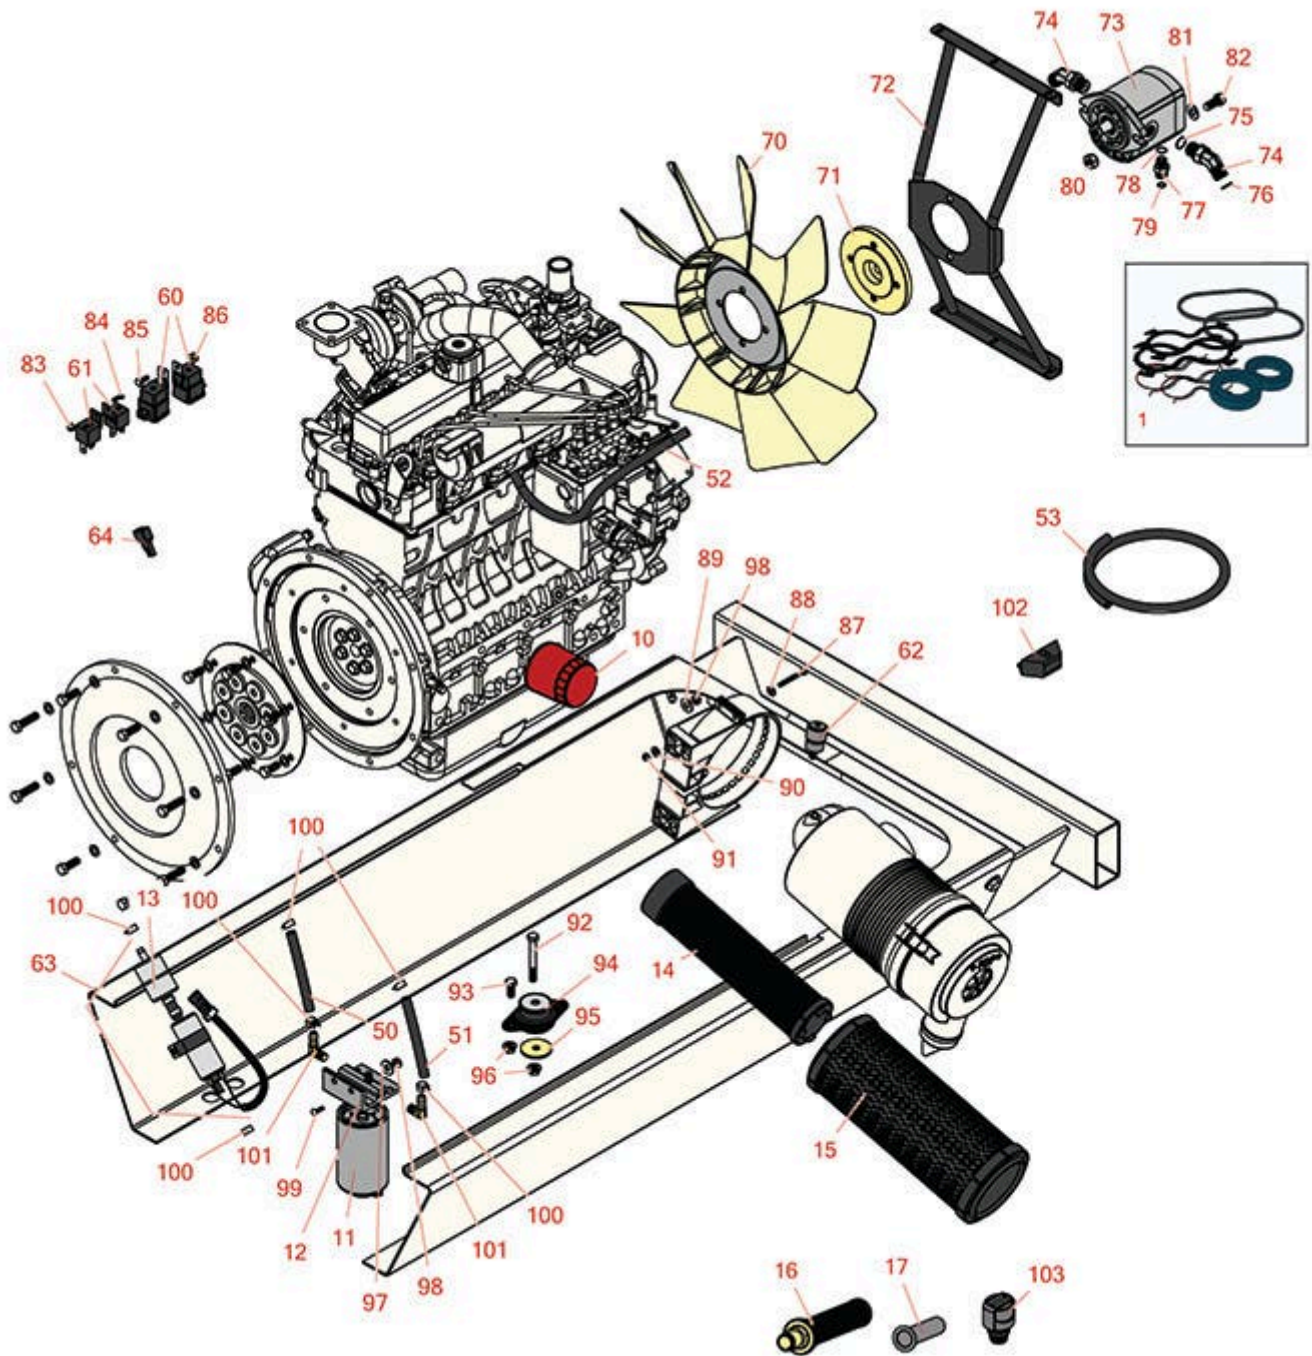

# Replaces Toro Groundsmaster 4010-D

## Parts

Rotary Mower - Model 30635

Engine

All original equipment manufacturers names and part numbers are used for identification purposes only, and we are in no way implying that our products are original equipment parts. Prices subject to change without notice.

## Parts

Rotary Mower - Model 30635  
Engine

Item No	R&R Part No.	OEM Part No.	Description	Qty Req	Order Quantity
17	<b>R92-1705</b>	92-1705	Filter-Screen - Hyd Tank	1	