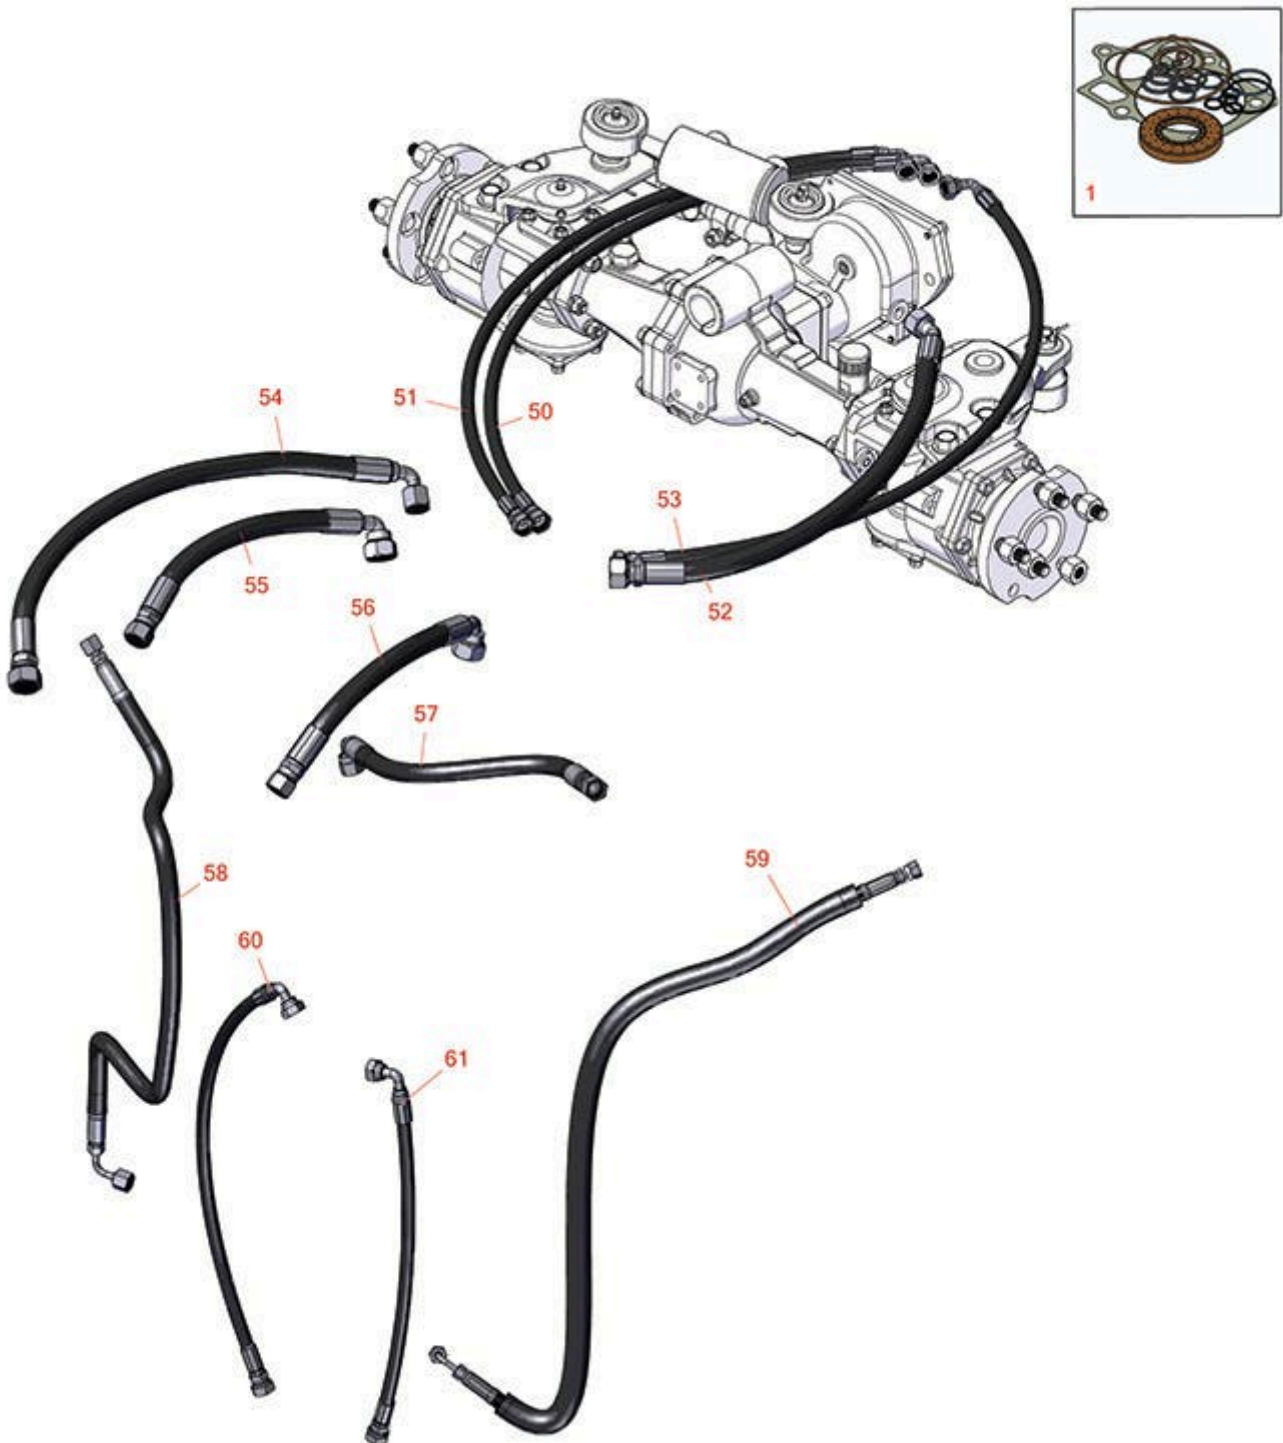

Replaces Toro Groundsmaster 4010-D

Parts

Rotary Mower - Model 30607

Hose Tube Routing

All original equipment manufacturers names and part numbers are used for identification purposes only, and we are in no way implying that our products are original equipment parts. Prices subject to change without notice.

Replaces Toro Groundsmaster 4010-D Parts

Rotary Mower - Model 30607
Hose Tube Routing

Item No	R&R Part No.	OEM Part No.	Description	Qty Req	Order Quantity
Overhaul Kits					
1	R121-1736	121-1736	Overhaul Seal Kit	1	
Hoses					
50	R121-1500	121-1500	Hydraulic Hose Assy	1	
51	R121-1501	121-1501	Hydraulic Hose Assy	1	
52	R121-1458	121-1458	Hydraulic Hose Assy	1	
53	R121-1459	121-1459	Hydraulic Hose Assy	1	
54	R104-2807	104-2807	Hydraulic Hose Assy	1	
55	R104-4584	104-4584	Hydraulic Hose Assy	1	
56	R121-1505	121-1505	Hydraulic Hose Assy	1	
57	R104-2234	104-2234	Hydraulic Hose Assy	1	
58	R100-3833	100-3833	Hydraulic Hose Assy	1	
59	R106-3692	106-3692	Hydraulic Hose Assy	1	
60	R121-1566	121-1566	Hydraulic Hose Assy	1	
61	R121-1567	121-1567	Hydraulic Hose Assy	1	