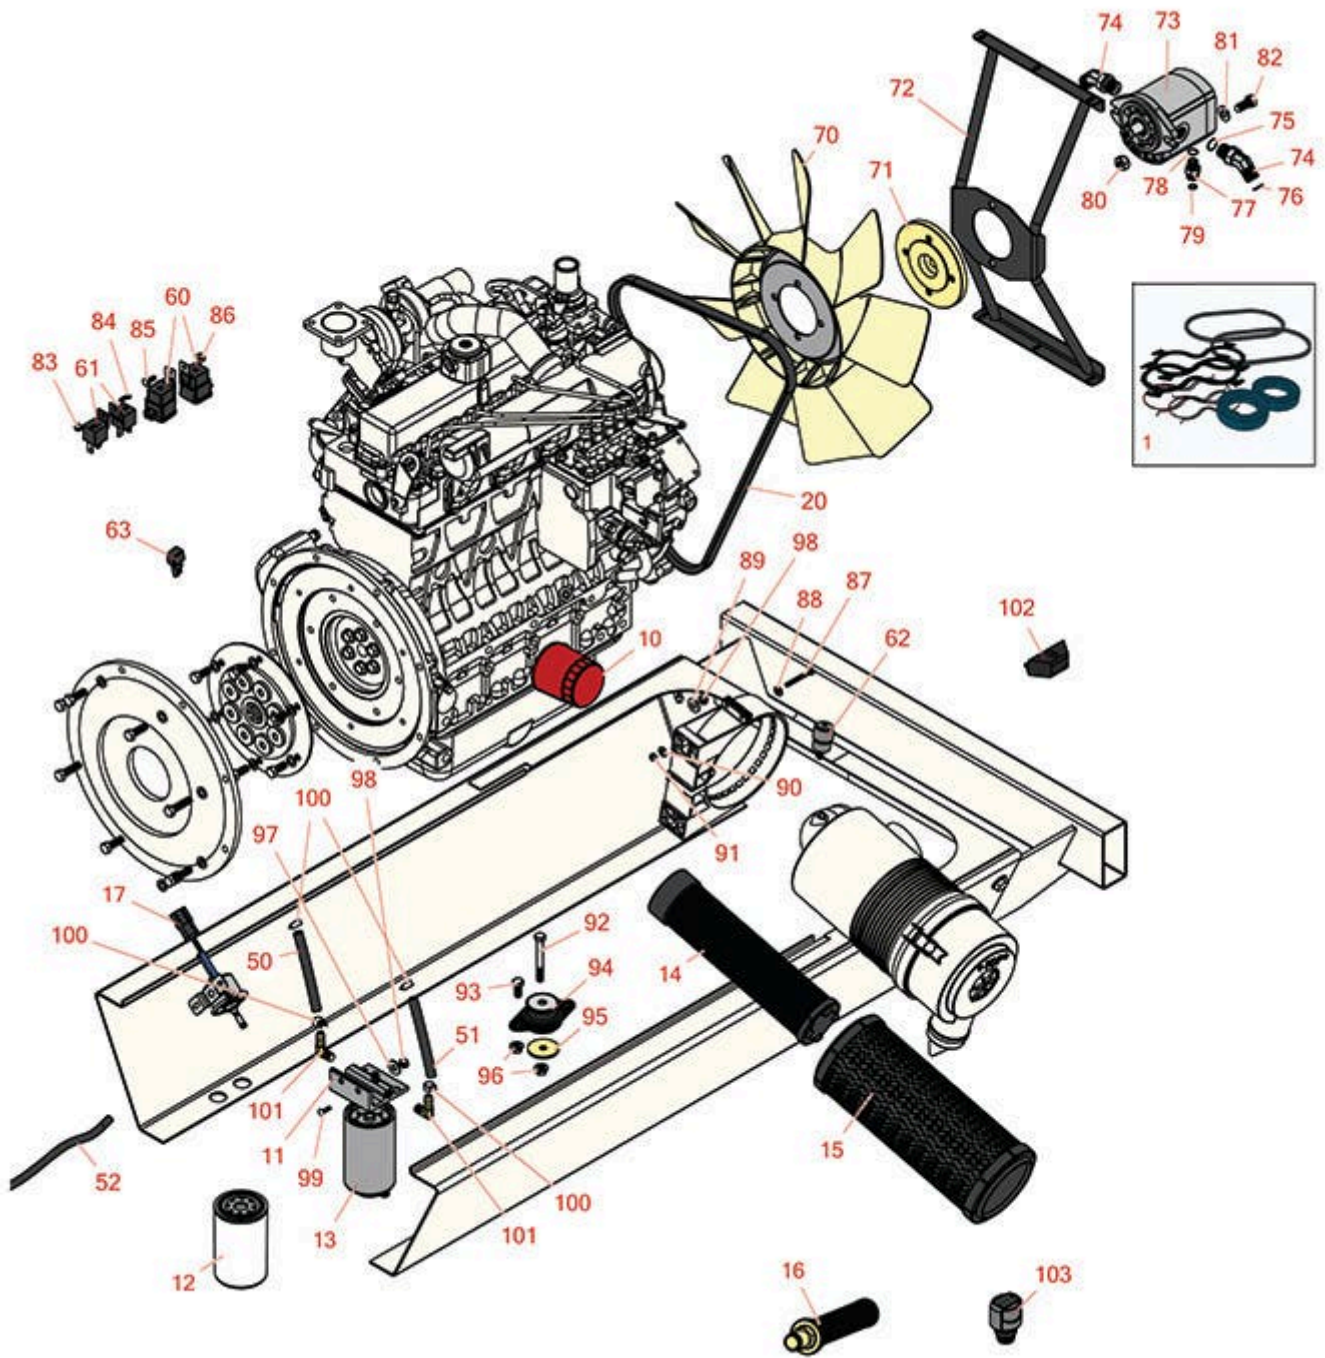

# Replaces Toro Groundsmaster 4010-D

## Parts

Rotary Mower - Model 30607

Engine

All original equipment manufacturers names and part numbers are used for identification purposes only, and we are in no way implying that our products are original equipment parts. Prices subject to change without notice.

# Replaces Toro Groundsmaster 4010-D Parts

Rotary Mower - Model 30607  
Engine

Item No	R&R Part No.	OEM Part No.	Description	Qty Req	Order Quantity
80	<b>R3296-48</b>	119-4039, 32146-7, 3296-34, 3296-48	Locknut - 7/16-14 ESNA	2	
81	<b>R187-0</b>	3256-25, 7-0032	Washer - Flat 7/16 SAE	2	
82	<b>R324-5</b>	01-178-0710, 20-64-AGD, 20-67-AGD, 30-8890, 3225-2, 324-5	Bolt - Hex HD	2	
83	<b>R3296-2</b>	32127-10, 3296-2, 9157404	Nut - #10 Lock	1	
84	<b>R3290-134</b>	3290-134	Screw - 10-24x5/8 Hh Ms	1	
85	<b>R400106</b>	321-3, 513315, 908002P	Bolt - Hex HD 1/4-20 x 5/8	1	
86	<b>R104-7201</b>	104-7201	Locknut - 1/4-20 ESNA Flanged	1	
87	<b>R33113-050</b>	33113-050, 60-6650	Screw - Hx HD 6mm	2	
88	<b>R3256-22</b>	24-9-BD, 3-1032, 3256-1, 3256-22, 93-0954, 93-0989	Washer - Flat 1/4 Yellow	2	