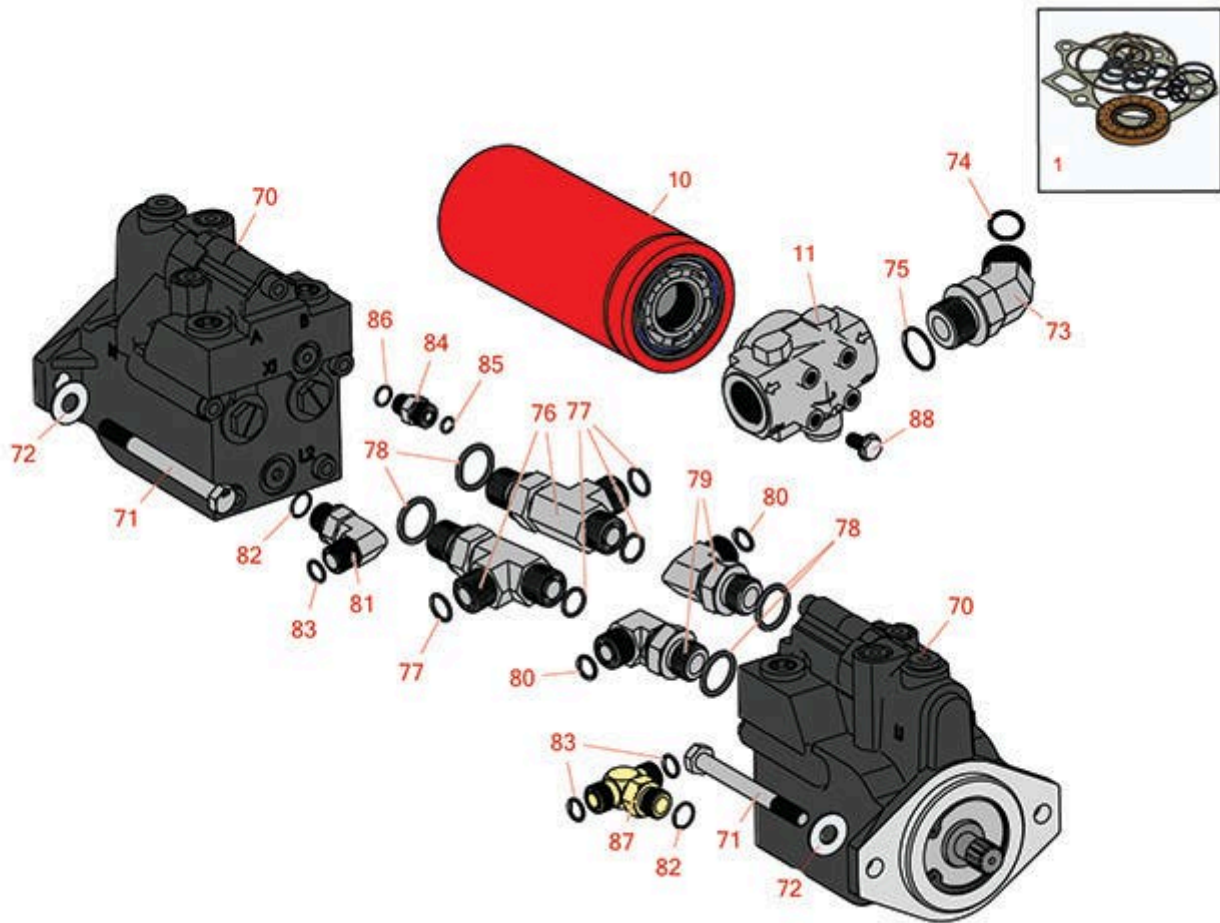

Replaces Toro Groundsmaster 4010-D

Parts

Rotary Mower - Model 30603

Steering Hydraulics

All original equipment manufacturers names and part numbers are used for identification purposes only, and we are in no way implying that our products are original equipment parts. Prices subject to change without notice.

Replaces Toro Groundsmaster 4010-D Parts

Rotary Mower - Model 30603
Steering Hydraulics

Item No	R&R Part No.	OEM Part No.	Description	Qty Req	Order Quantity
Overhaul Kit					
1	R121-1736	121-1736	Overhaul Seal Kit	1	
Filters					
10	R94-2621	94-2621	Baldwin Oil Filter - Hyd	1	
11	R121-1577	121-1577	Head - Filter	1	
Other Parts Available					
70	R120-8812	120-8812	Hydraulic Motor Assy	2	
71	R33116-120	33116-120	Bolt - M12-1.75 x 120mm Hx HD	4	
72	R106-9888	106-9888	Washer-Flat	4	
73	R104-3509	104-3509	Hydraulic Fitting - 45 Deg	1	
74	R340-65	340-65	O-Ring	1	
75	R237-146	237-146, 340-146	O-Ring	1	
76	R340-148	340-148	Fitting-Tee	2	
77	R237-58	237-58	O-Ring	4	
78	R237-81	237-81, 237.81, 327-81	O-Ring	4	
79	R340-139	340-139	Hydraulic Fitting - 90 Deg	2	
80	R237-65	237-65, 237.65	O-Ring	2	
81	R340-98	340-98	Hydraulic Fitting	2	
82	R237-79	237-79	O-Ring	2	

Replaces Toro Groundsmaster 4010-D Parts

*Rotary Mower - Model 30603
Steering Hydraulics*

Item No	R&R Part No.	OEM Part No.	Description	Qty Req	Order Quantity
83	R237-30	23-6320, 237-30	O-Ring - Seal	3	
84	R340-2	340-2, 60-1920	Hydraulic Fitting - Striaight	1	
85	R237-22	107-8844, 237-22, 237-78	O-Ring	1	
86	R237-42	237-42, 31-4160	O-Ring	1	
87	R340-157	340-157	Hydraulic Fitting - Tee	1	
88	R3234-1	321-11, 3234-1	Bolt - Flanged Serrated Hex HD 3/8-16 x 3/4	4	