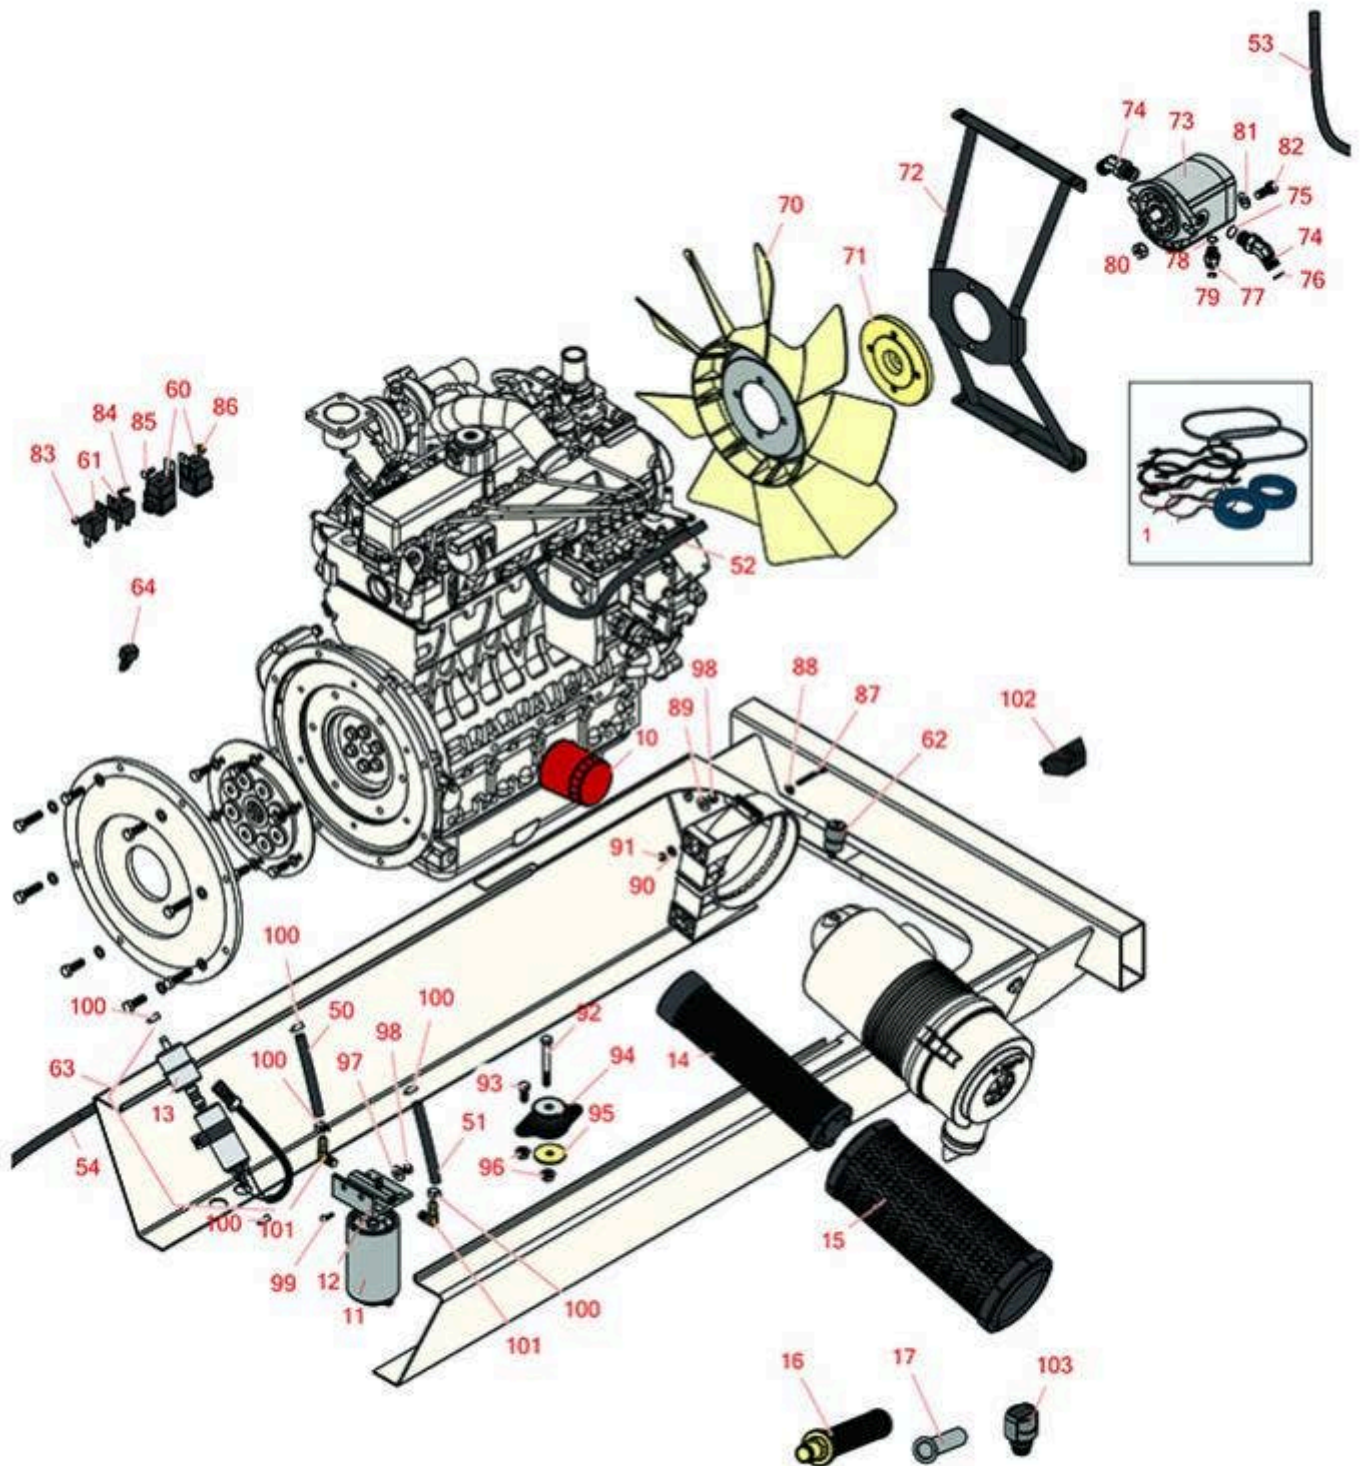

# Replaces Toro Groundsmaster 4010-D

## Parts

Rotary Mower - Model 30603  
Engine

All original equipment manufacturers names and part numbers are used for identification purposes only, and we are in no way implying that our products are original equipment parts. Prices subject to change without notice.