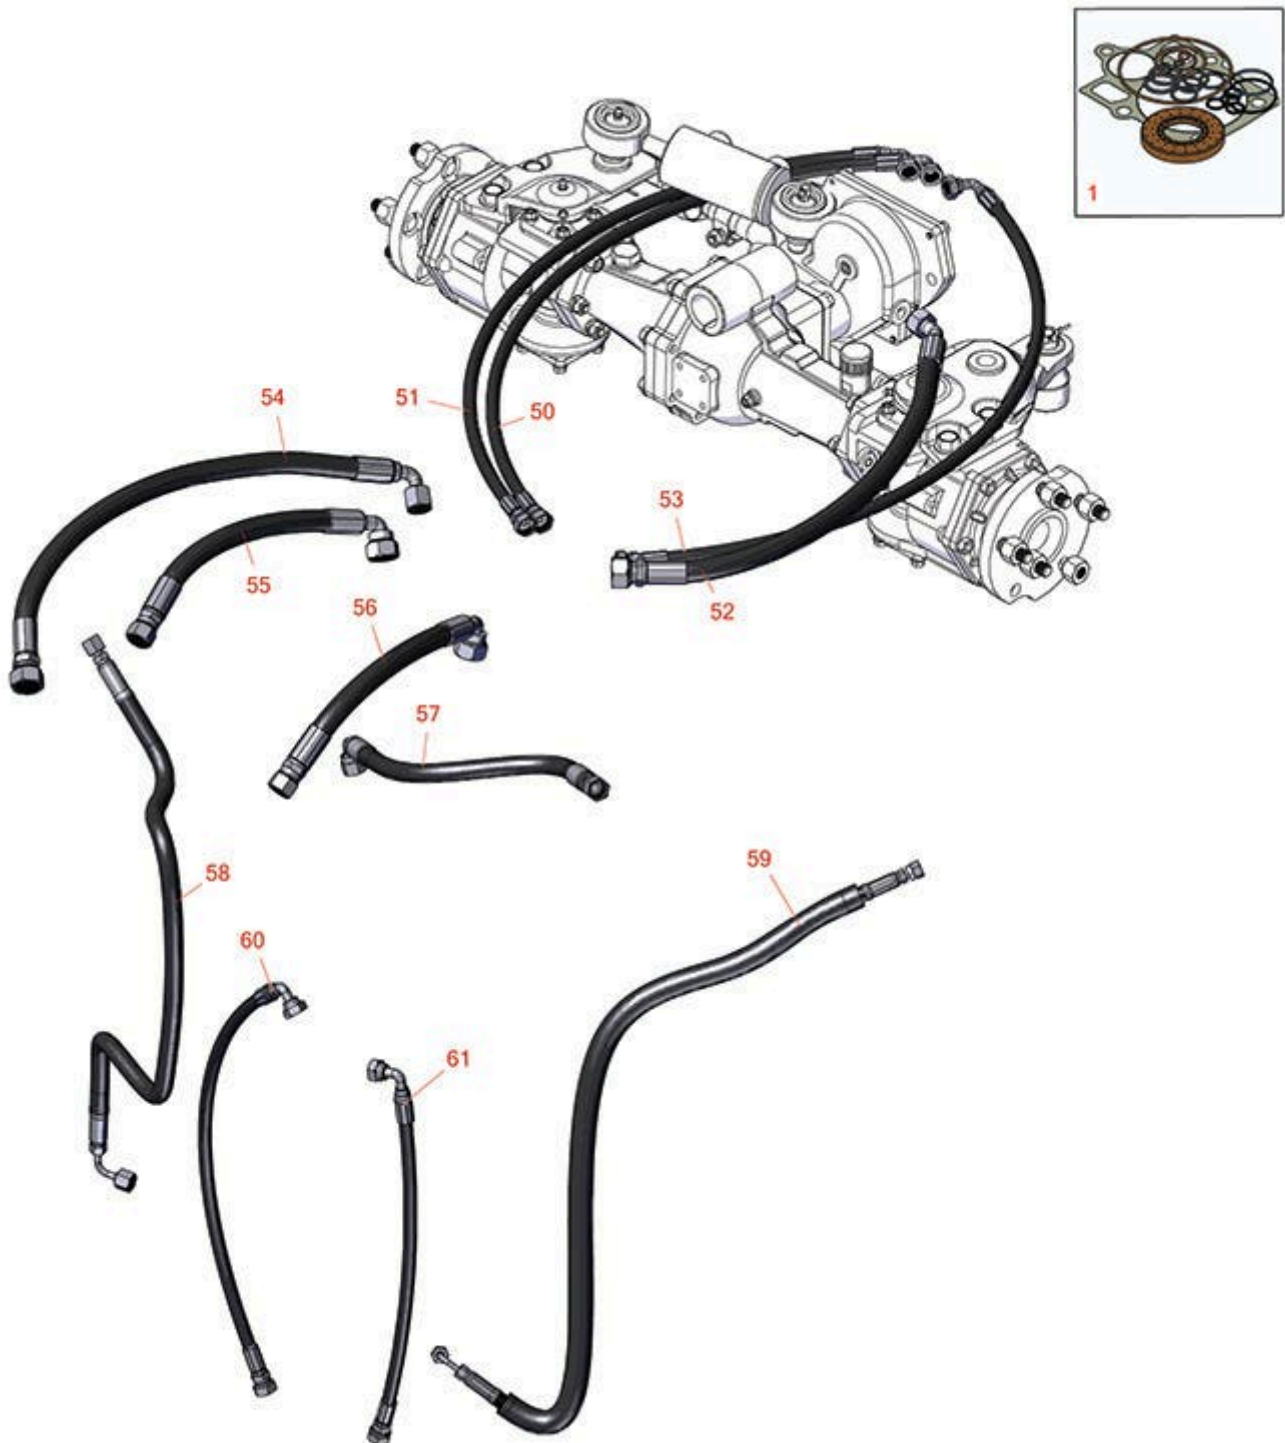

# Replaces Toro Groundsmaster 4010-D

## Parts

Rotary Mower - Model 30603

Hose Tube Routing

All original equipment manufacturers names and part numbers are used for identification purposes only, and we are in no way implying that our products are original equipment parts. Prices subject to change without notice.

# Replaces Toro Groundsmaster 4010-D Parts

Rotary Mower - Model 30603  
Hose Tube Routing

Item No	R&R Part No.	OEM Part No.	Description	Qty Req	Order Quantity
<b>Overhaul Kits</b>					
1	<b>R121-1736</b>	121-1736	Overhaul Seal Kit	1	
<b>Hoses</b>					
50	<b>R121-1500</b>	121-1500	Hydraulic Hose Assy	1	
51	<b>R121-1501</b>	121-1501	Hydraulic Hose Assy	1	
52	<b>R121-1458</b>	121-1458	Hydraulic Hose Assy	1	
53	<b>R121-1459</b>	121-1459	Hydraulic Hose Assy	1	
54	<b>R104-2807</b>	104-2807	Hydraulic Hose Assy	1	
55	<b>R104-4584</b>	104-4584	Hydraulic Hose Assy	1	
56	<b>R121-1505</b>	121-1505	Hydraulic Hose Assy	1	
57	<b>R104-2234</b>	104-2234	Hydraulic Hose Assy	1	
58	<b>R100-3833</b>	100-3833	Hydraulic Hose Assy	1	
59	<b>R106-3692</b>	106-3692	Hydraulic Hose Assy	1	
60	<b>R121-1566</b>	121-1566	Hydraulic Hose Assy	1	
61	<b>R121-1567</b>	121-1567	Hydraulic Hose Assy	1	