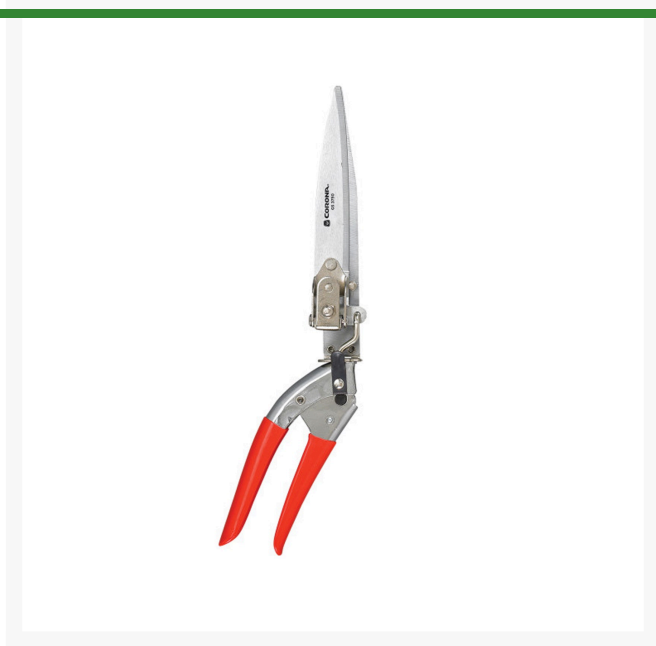

Corona Swivel Grass Shear - 5-1/4in

RCGS3750

Details

The versatile 3-position blade provides vertical for edging, horizontal for trimming and angled for hard-to-reach areas. Designed with precision-ground, high-carbon steel blades and durable chrome plating. Easy to set thumb lock. 5-1/4in blade length.

- Versatile 3-position Blade - Vertical for Edging, Horizontal for Trimming and Angled for Hard to Reach Areas
- Durable Chrome Plating
- Precision-ground, High-carbon Steel Blades
- Easy to Set Thumb Lock
- 5-1/4in Blade Length

Specifications

| | |
|----------------|---------------|
| Manufacturer | Corona |
| Blade Material | Steel |
| Dimensions | 6-1/4in Blade |

Krima Trading AB

Stene 710 Kumla, 692 93

+46 19 57 35 20

<https://krima.rproducts.com/>