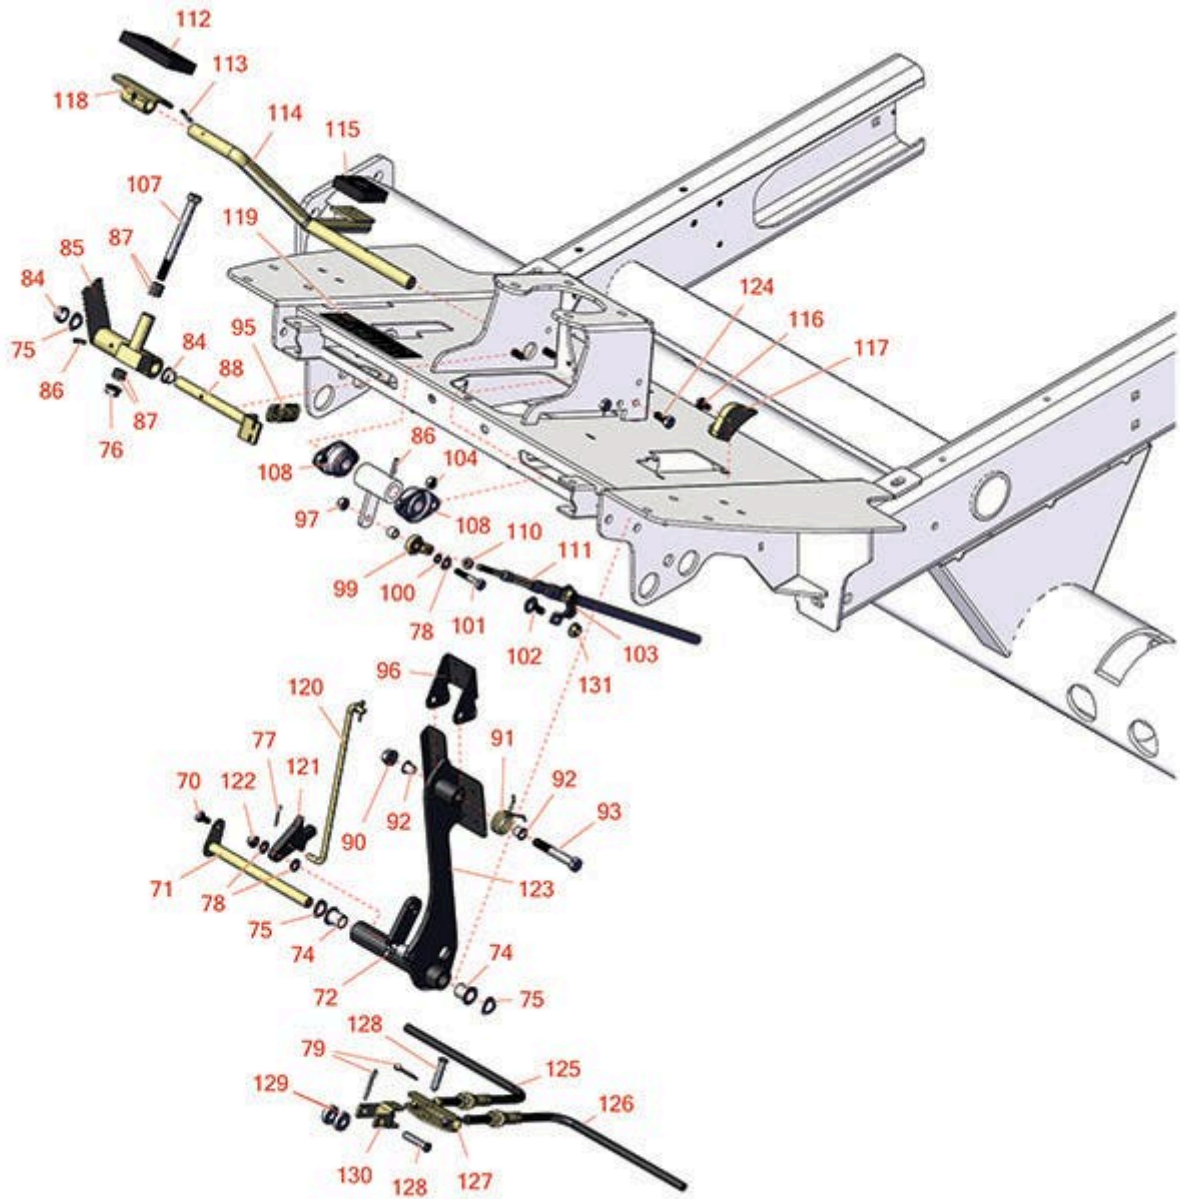

Replaces Toro Reelmaster 5510-G Parts

Traction Unit
Brake Pedal

All original equipment manufacturers names and part numbers are used for identification purposes only, and we are in no way implying that our products are original equipment parts. Prices subject to change without notice.

Replaces Toro Reelmaster 5510-G Parts

Traction Unit
Brake Pedal

Item No	R&R Part No.	OEM Part No.	Description	Qty Req	Order Quantity
Other Parts Available					
70	R300403	32144-4, 32144-63, 49-2040	Bolt - Hex HD 1/4-20 x 1/2	2	
71	R104-7179	104-7179, 99-7169	Pivot-Pedal	1	
72	R302-60	302-60	Zerk - Grease 90 Deg.	1	
74	R256-155	256-155, 265-155	Bushing - Flanged	2	
75	R110-8982	110-8982	Washer - Spring	2	
76	R3296-39	32127-25, 32128-36, 3290-357, 3296-17, 3296-22, 3296-39, 915663P, 99-7443	Locknut - 3/8-16 Nylon	1	
77	R1023-4	01-151-0150, 1023-4, 19-6220, 214-14, 215-54, 28-9-D, 3272-4, 3272-6, 513567, 932008P	Pin - Cotter 3/32 x 3/4	1	
78	R3256-22	24-9-BD, 3-1032, 3256-1, 3256-22, 93-0954, 93-0989	Washer - Flat 1/4 Yellow	3	

Replaces Toro Reelmaster 5510-G Parts

*Traction Unit
Brake Pedal*

Item No	R&R Part No.	OEM Part No.	Description	Qty Req	Order Quantity
79	R3272-10	01-151-0120, 105-7512, 3272-10, N/A	Pin - Cotter 1/8 x 3/4	2	
84	R256-156	256-156, 256-219	Bushing - Flanged	2	
85	R117-8066	117-8066	Mow-Stop	1	
86	R32121-6	32121-6	Pin - Roll 3/16 x 1-1/4	2	
87	R62-4420	62-4420	Washer	8	
88	R106-3731	106-3731	Rod-Pivot	1	
90	R104-8301	104-8301, 104-9301, 109-6658, 133-7570	Locknut - 3/8-16 Nylon Flanged	1	
91	R99-7140	99-7140	Spring-Torsion	1	
92	R52-2891	52-2891	Bushing- Nylon	1	
93	R101526	01-150-0970, 01-178-0620, 101526, 20-53-AGD, 321-11, 3224-8, 323-11, 323-12, 323-31, 323-4, 323-47	Bolt - Hex HD 3/8-16 x 2-1/2 GR5	1	
95	R92-7305	92-7305	Spring-Extension	1	
96	R99-7963-03	99-7963-03	Pedal - Park	1	