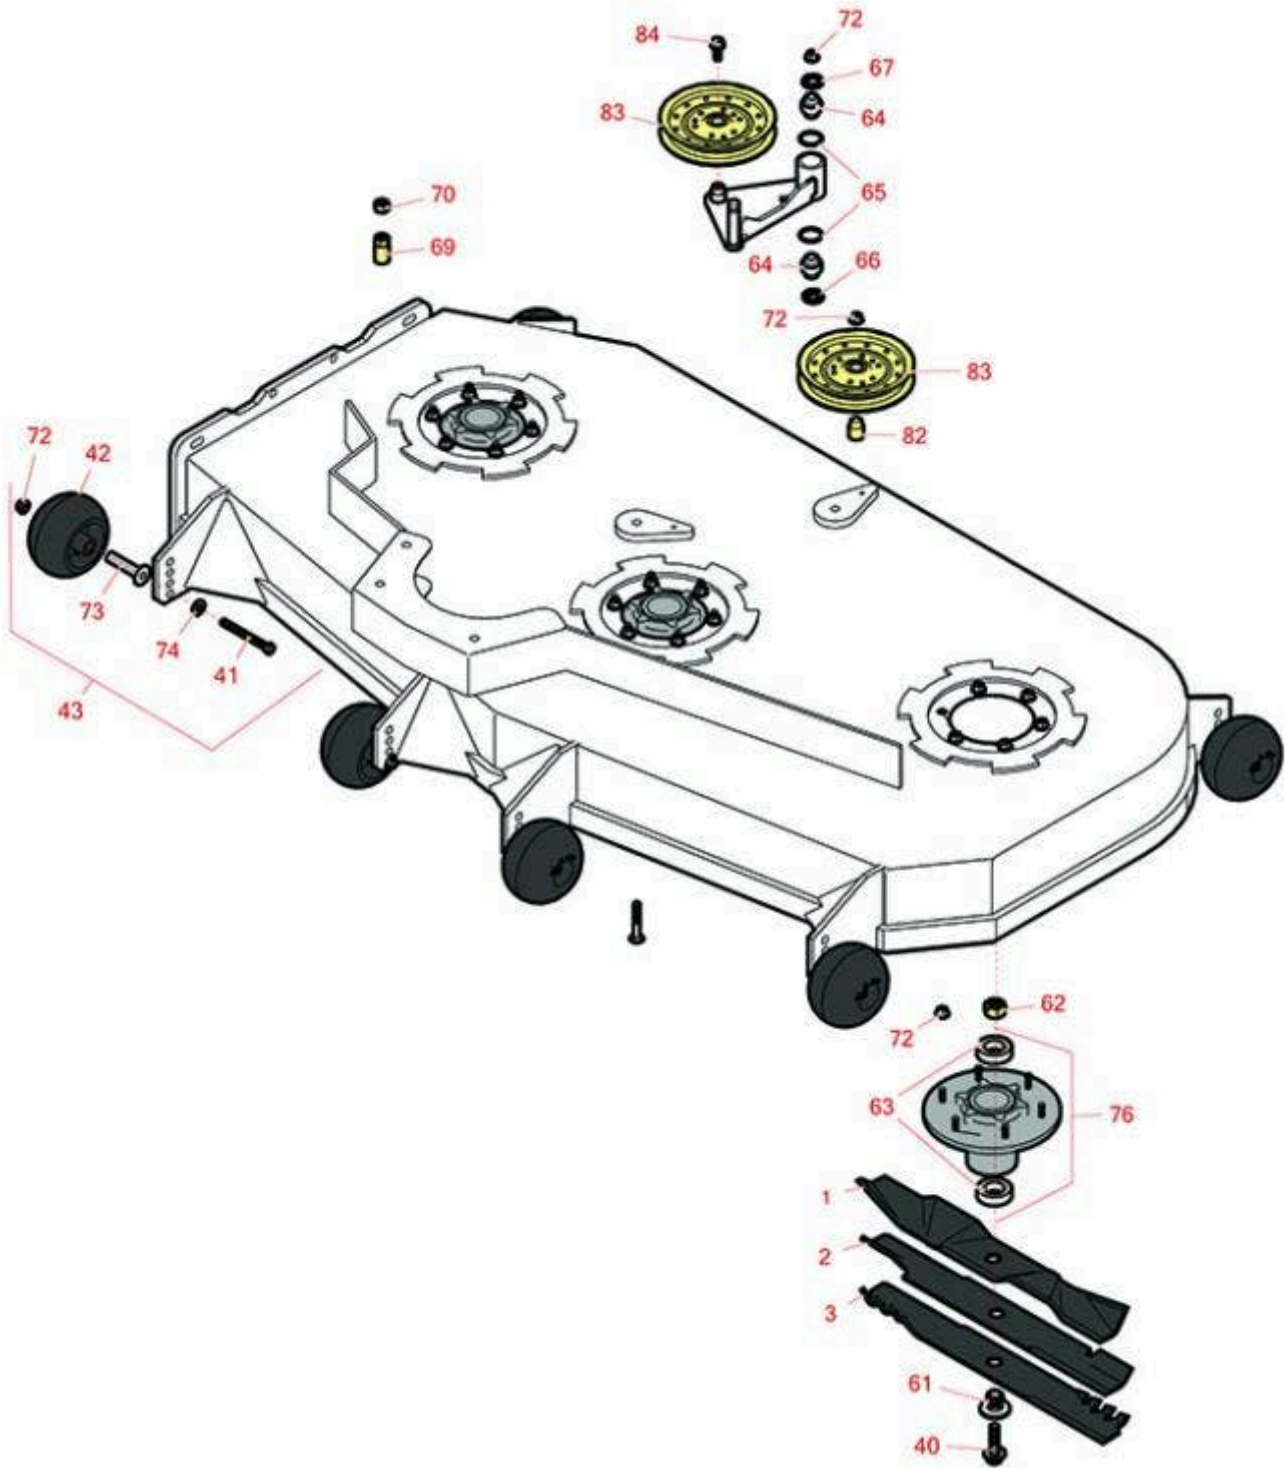

Replaces Exmark Lazer Z S-Series Parts

Zero Turn Mower with Yanmar Diesel and 60in Deck -
Models LZS80TDYM604W0 & LZS88CDYM604W0
60in Deck

All original equipment manufacturers names and part numbers are used for identification purposes only, and we are in no way implying that our products are original equipment parts. Prices subject to change without notice.

Replaces Exmark Lazer Z S-Series Parts

Zero Turn Mower with Yanmar Diesel and 60in Deck -
Models LZS80TDYM604W0 & LZS88CDYM604W0
60in Deck

Item No	R&R Part No.	OEM Part No.	Description	Qty Req	Order Quantity
Blades					
1	R103-6393	103-6393	Rotary Blade - Wave Mulcher 20.5 x 3in x 15/16 Mt Hole	3	
1	RRB5875-2001	103-6393	Mower Blade - Wave Mulcher 20.5 x 3in x 15/16 Mt Hole	3	
2	RRB3065-2001	103-6403, 103-6403-S	Mower Blade - High-Lift 20.5 x 2.5in x 15/16 Mt Hole	3	
<i>Detail Description: R&R Products rotary blades are manufactured in the USA with superior alloy steel and hardened for extended life. Lifetime guaranteed against defects in material and workmanship.:</i>					
3	RRB4065-2001	116-5174, 116-5174-S	Mower Blade - Mulcher 20.5 x 2.5in x 15/16 Mt Hole	3	
Other parts Available					
40	R109-9220	109-9220	Bolt - Sems 1/2-20	3	
41	R116-9362	116-9362	Bolt - Hex HD 3/8-16 x 3 3/4 GR8 YZ	6	
42	R103-8415	103-8415	Roller - Anti Scalp	6	
43	R116-9981	116-9981	Kit - Anti-Scalp Roller	6	
61	R103-3037	103-3037	Splined Bushing	3	
62	R116-7306	116-7306	Hex Nut - 3/4-16 with Nyloc	3	
63	R116-0720	116-0720	Bearing - Ball - Special Triple Seal	6	
64	R103-3504	103-3504	Bearing - Spherical	2	
65	R106-7159	106-7159	O-Ring	2	
66	R103-3505	103-3505	Seal - Double Lip	1	
67	R103-3506	103-3506	Seal - Single Lip	1	