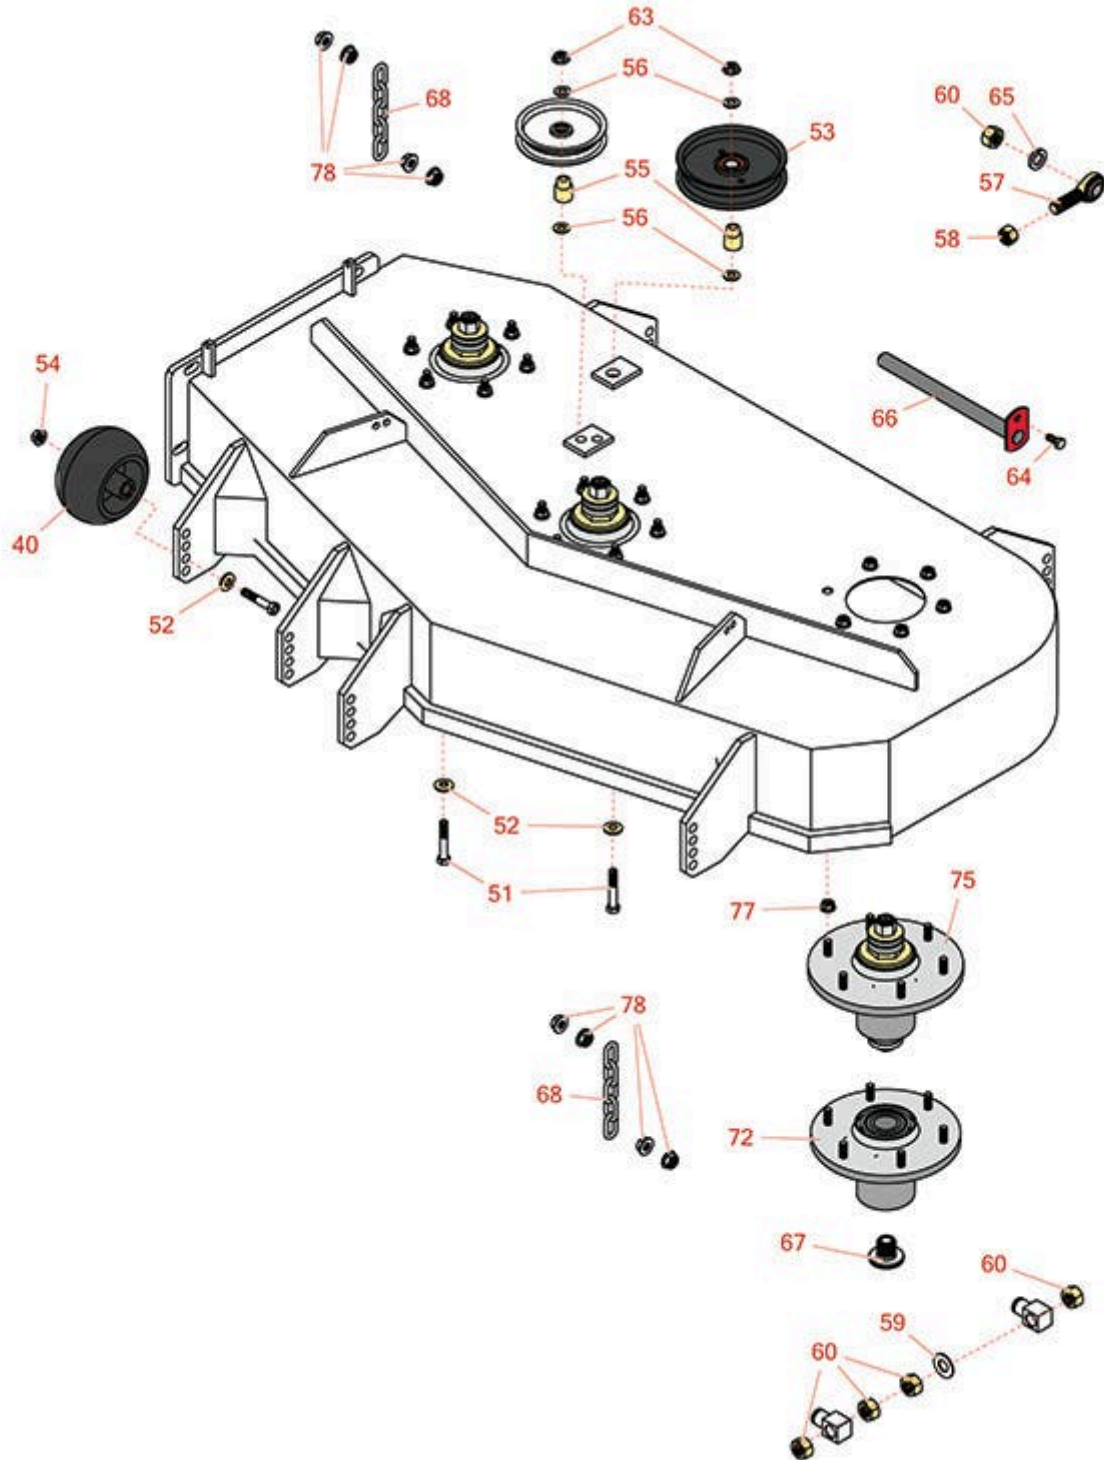

Replaces Exmark Lazer Z HP-Series Parts

Zero-Turn Mower with 50 in Deck - Models LHP23KA505,
LHP27KC505, LHP27KC505R
50in Deck

All original equipment manufacturers names and part numbers are used for identification purposes only, and we are in no way implying that our products are original equipment parts. Prices subject to change without notice.

Replaces Exmark Lazer Z HP-Series Parts

Zero-Turn Mower with 50 in Deck - Models LHP23KA505,
LHP27KC505, LHP27KC505R
50in Deck

Item No	R&R Part No.	OEM Part No.	Description	Qty Req	Order Quantity
40	R103-8415	103-8415	Roller - Anti Scalp	6	
51	R323-11	323-11	Bolt - 3/8-16 x 2 1/4 GR5	2	
52	R98-5975	98-5975	Washer - Belleville	5	
53	R1-613098	1-613098	Pulley- Idler	1	
54	R104-8301	104-8301, 109-6658	Locknut - 3/8-16 Nylon Flanged	3	
55	R1-633456	1-633456	Bushing - Idler	3	
56	R453011	3256-23, 3256-24, 3256-3, 3256-4, 80-7730	Washer - Flat 3/8 SAE Y/Zinc	12	
57	R1-633029	1-633029	Ball Joint - 5/8-18 RH Thread	2	
58	R3219-6	3219-6	Nut - 5/8-18 Gr 8 Hex	2	
59	R3256-27	3256-27	Washer - Flat 5/8 SAE	2	
60	R3217-11	3217-11	Nut - Hex 5/8-11	10	
63	R32128-43	32128-43, 3290-357, 3296-29	Nut - Flanged Whiz - 3/8-16	3	
64	R322-3	322-2, 322-3	Bolt - Hex HD 5/16-18 x 3/4	2	
65	RF104	3253-8	Washer - Lock 5/8	2	
66	R1-632199-01	1-632199-01	Pin - Strut	2	
67	R103-3037	103-3037	Splined Bushing	3	
68	R1-633447	1-633447	Chain - Deck Lift	4	

Replaces Exmark Lazer Z HP-Series Parts

Zero-Turn Mower with 50 in Deck - Models LHP23KA505,
LHP27KC505, LHP27KC505R
50in Deck

Item No	R&R Part No.	OEM Part No.	Description	Qty Req	Order Quantity
72	R103-9539	103-9539	Spindle Housing Assy with Bearings	3	
75	R109-2102	109-2102	Spindle Housing Assy with Bearings and Shaft	3	
77	R3296-39	32128-43, 3296-39	Locknut - 3/8-16 Nylon	18	
78	R32128-37	32128-37	Nut - 7-16-14 Hx Serr Fl	16	