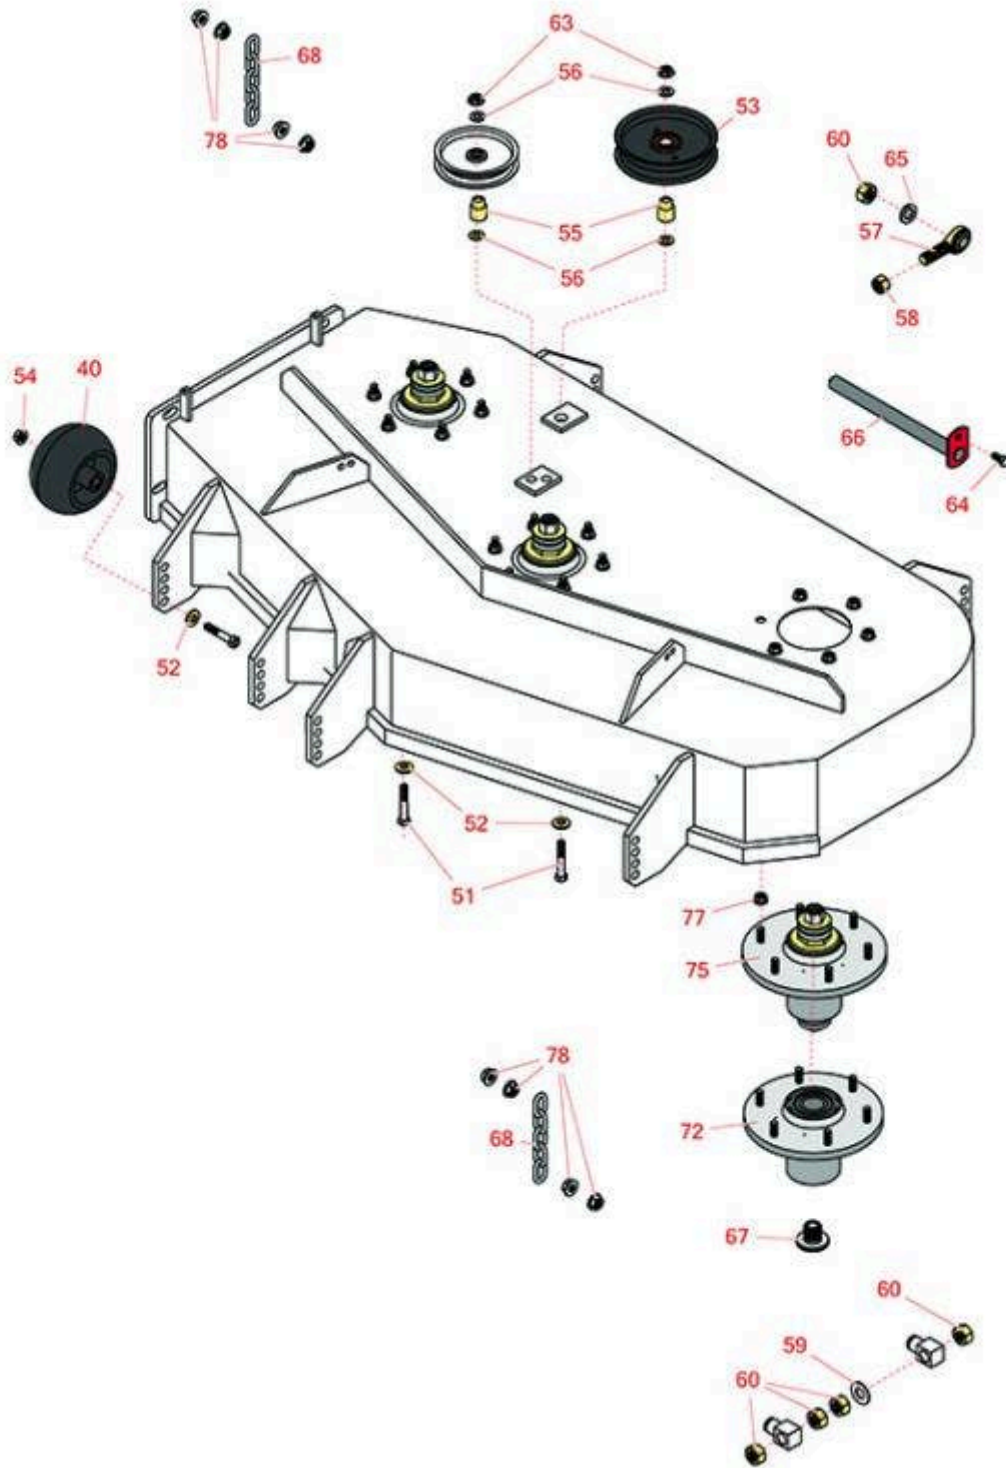

Replaces Exmark Lazer Z HP-Series Parts

Zero-Turn Mower with 46 in Deck - Models LHP19KA465,
LHP19KA465CA, LHP23KA465
46in Deck

All original equipment manufacturers names and part numbers are used for identification purposes only, and we are in no way implying that our products are original equipment parts. Prices subject to change without notice.

Replaces Exmark Lazer Z HP-Series Parts

Zero-Turn Mower with 46 in Deck - Models LHP19KA465,
LHP19KA465CA, LHP23KA465
46in Deck

Item No	R&R Part No.	OEM Part No.	Description	Qty Req	Order Quantity
40	R103-8415	103-8415	Roller - Anti Scalp	3	
51	R323-11	323-11	Bolt - 3/8-16 x 2 1/4 GR5	2	
52	R98-5975	98-5975	Washer - Belleville	5	
53	R1-613098	1-613098	Pulley- Idler	1	
54	R104-8301	104-8301, 109-6658	Locknut - 3/8-16 Nylon Flanged	3	
55	R1-633456	1-633456	Bushing - Idler	3	
56	R453011	3256-23, 3256-24, 3256-3, 3256-4, 80-7730	Washer - Flat 3/8 SAE Y/Zinc	12	
57	R1-633029	1-633029	Ball Joint - 5/8-18 RH Thread	2	
58	R3219-6	3219-6	Nut - 5/8-18 Gr 8 Hex	2	
59	R3256-27	3256-27	Washer - Flat 5/8 SAE	2	
60	R3217-11	3217-11	Nut - Hex 5/8-11	10	
63	R32128-43	32128-43, 3290-357, 3296-29	Nut - Flanged Whiz - 3/8-16	3	
64	R322-3	322-2, 322-3	Bolt - Hex HD 5/16-18 x 3/4	2	
65	RF104	3253-8	Washer - Lock 5/8	2	
66	R1-632199-01	1-632199-01	Pin - Strut	2	
67	R103-3037	103-3037	Splined Bushing	3	
68	R1-633447	1-633447	Chain - Deck Lift	4	

Replaces Exmark Lazer Z HP-Series Parts

Zero-Turn Mower with 46 in Deck - Models LHP19KA465,
LHP19KA465CA, LHP23KA465
46in Deck

Item No	R&R Part No.	OEM Part No.	Description	Qty Req	Order Quantity
72	R103-9539	103-9539	Spindle Housing Assy with Bearings	3	
75	R109-2102	109-2102	Spindle Housing Assy with Bearings and Shaft	3	
77	R3296-39	32128-43, 3296-39	Locknut - 3/8-16 Nylon	18	
78	R32128-37	32128-37	Nut - 7-16-14 Hx Serr Fl	16	