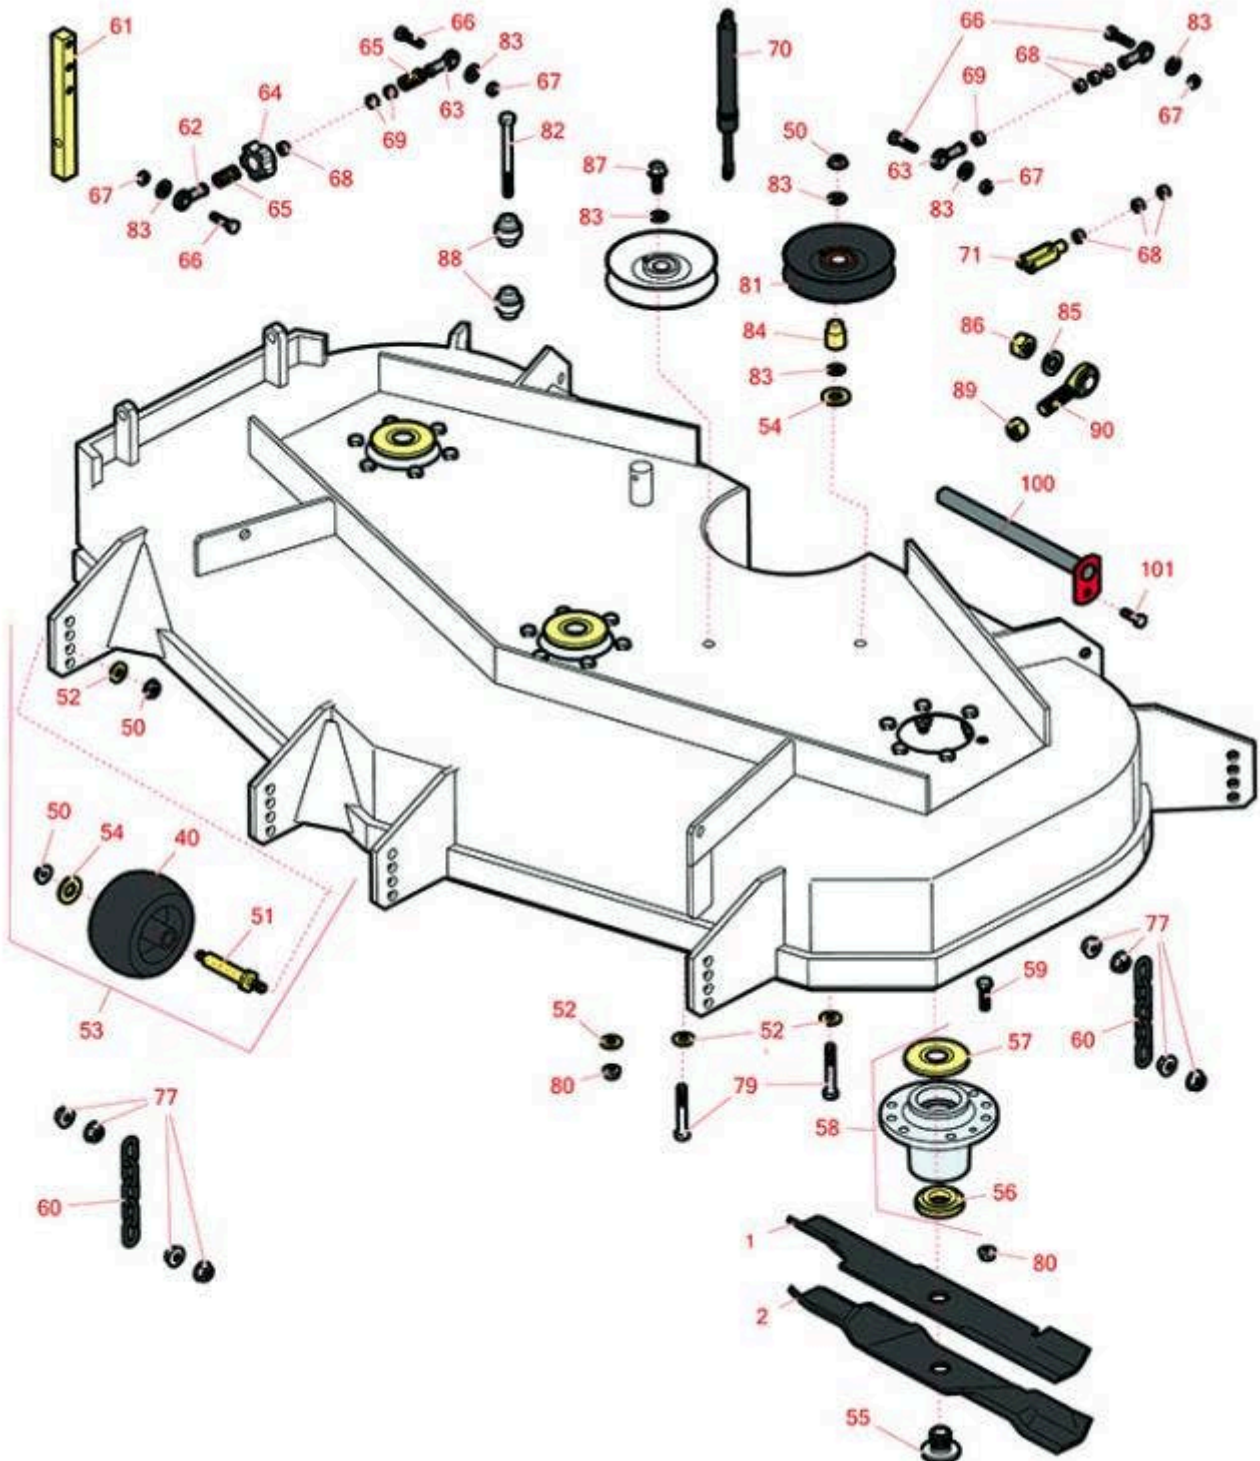

Replaces Exmark Lazer Z AS-Series Parts

Zero-Turn Mower - Models LAS28KA524, LAS28KA524R
52in Deck

All original equipment manufacturers names and part numbers are used for identification purposes only, and we are in no way implying that our products are original equipment parts. Prices subject to change without notice.

Replaces Exmark Lazer Z AS-Series Parts

Zero-Turn Mower - Models LAS28KA524, LAS28KA524R
52in Deck

Item No	R&R Part No.	OEM Part No.	Description	Qty Req	Order Quantity
---------	--------------	--------------	-------------	---------	----------------

Blades

1	RRB3065-1803	103-6402, 103-6402-S, 106-6402	Mower Blade - High-Lift 18 x 2.5in x 15/16 Mt Hole	3	
---	---------------------	--------------------------------------	---	---	--

Detail Description: R&R Products rotary blades are manufactured in the USA with superior alloy steel and hardened for extended life. Lifetime guaranteed against defects in material and workmanship.:

Replaces Exmark Lazer Z AS-Series Parts

Zero-Turn Mower - Models LAS28KA524, LAS28KA524R
52in Deck

Item No	R&R Part No.	OEM Part No.	Description	Qty Req	Order Quantity
86	R3217-11	3217-11	Nut - Hex 5/8-11	2	
87	R3234-11	3234-11	Bolt - Hex Washer HD	1	
88	R103-3504	103-3504	Bearing - Spherical	2	
89	R3219-6	3219-6	Nut - 5/8-18 Gr 8 Hex	3	
90	R1-633029	1-633029	Ball Joint - 5/8-18 RH Thread	2	
100	R1-632199-01	1-632199-01	Pin - Strut	2	
101	R322-5	322-5	Bolt - Hex HD 5/16-18 x 1	5	