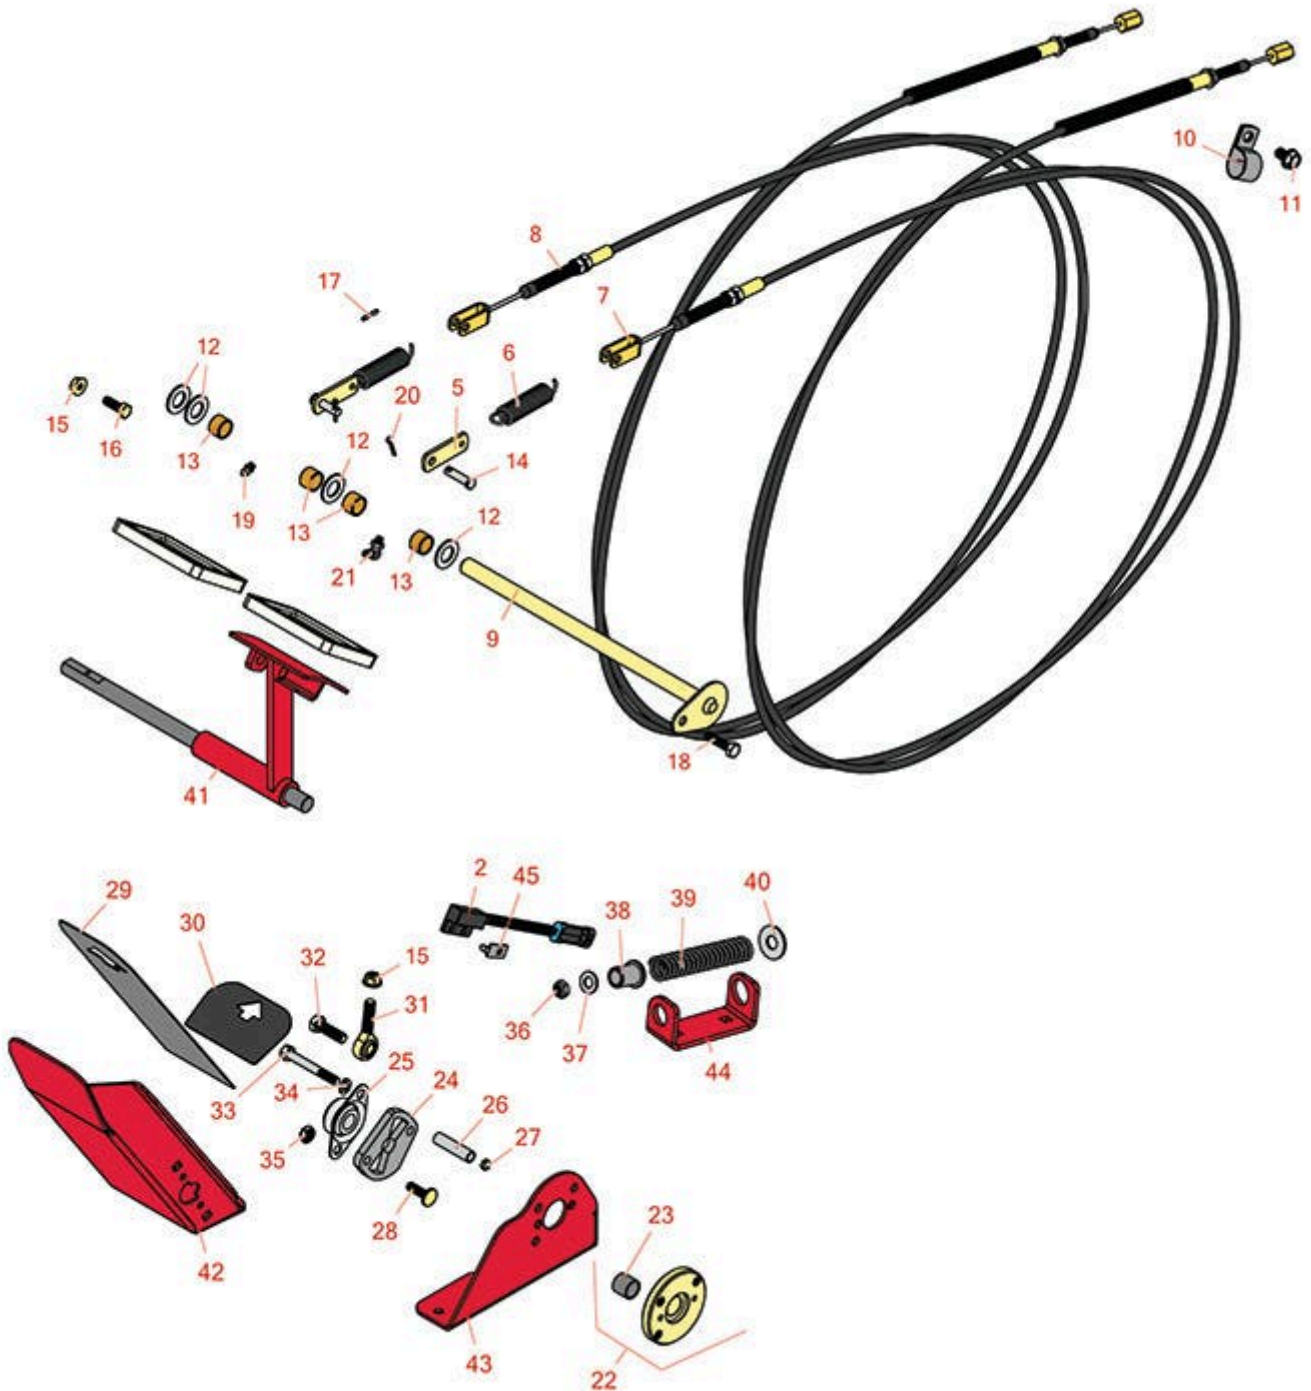

Replaces Toro Groundsmaster 4010-D

Parts

Rotary Mower - Model 30635

Brake Pedal And Linkage

All original equipment manufacturers names and part numbers are used for identification purposes only, and we are in no way implying that our products are original equipment parts. Prices subject to change without notice.

Replaces Toro Groundsmaster 4010-D Parts

Rotary Mower - Model 30635
Brake Pedal And Linkage

Item No	R&R Part No.	OEM Part No.	Description	Qty Req	Order Quantity
2	R100-1270	100-1270	Sensor - Proximity	1	
5	R100-5540	100-5540	Strap - Brake	2	
6	R93-5262	93-5262	Spring - Extension	2	
7	R120-8899	120-8899	Cable - Brake - LH	1	
8	R120-8898	120-8898	Cable - Brake - RH	1	
9	R120-4167	120-4167	Pin - Flag	1	
10	R2412-4	2412-4, Oct-70, Oct-80	Clamp - 3/4 in	2	
11	R32144-69	32144-69	Bolt - Hx HD	2	
12	R3256-69	3256-69	Washer - Flat	4	
13	R256-42	256-42	Bushing	4	
14	R283-61	283-61, 86-2140, N/A, R3296-12	Pin - Clevis 5/16 x 1-1/8	2	
15	R104-8300	104-8300, 104-8300 , 119-4041	Locknut - 5/16-18 Flanged Y/Zinc	4	
16	R322-4	322-4, 3290-115, 908018P	Bolt - Hex HD 5/16-18 x 7/8	2	
17	R32121-50	32121-50	Pin - Roll Spiral Lock 1/8 1147	1	
18	R400190	01-150-0720, 01-178-0510, 30-8680, 322-6, 513343	Bolt - Hex HD 5/16-18 x 1-1/4 GR5	1	