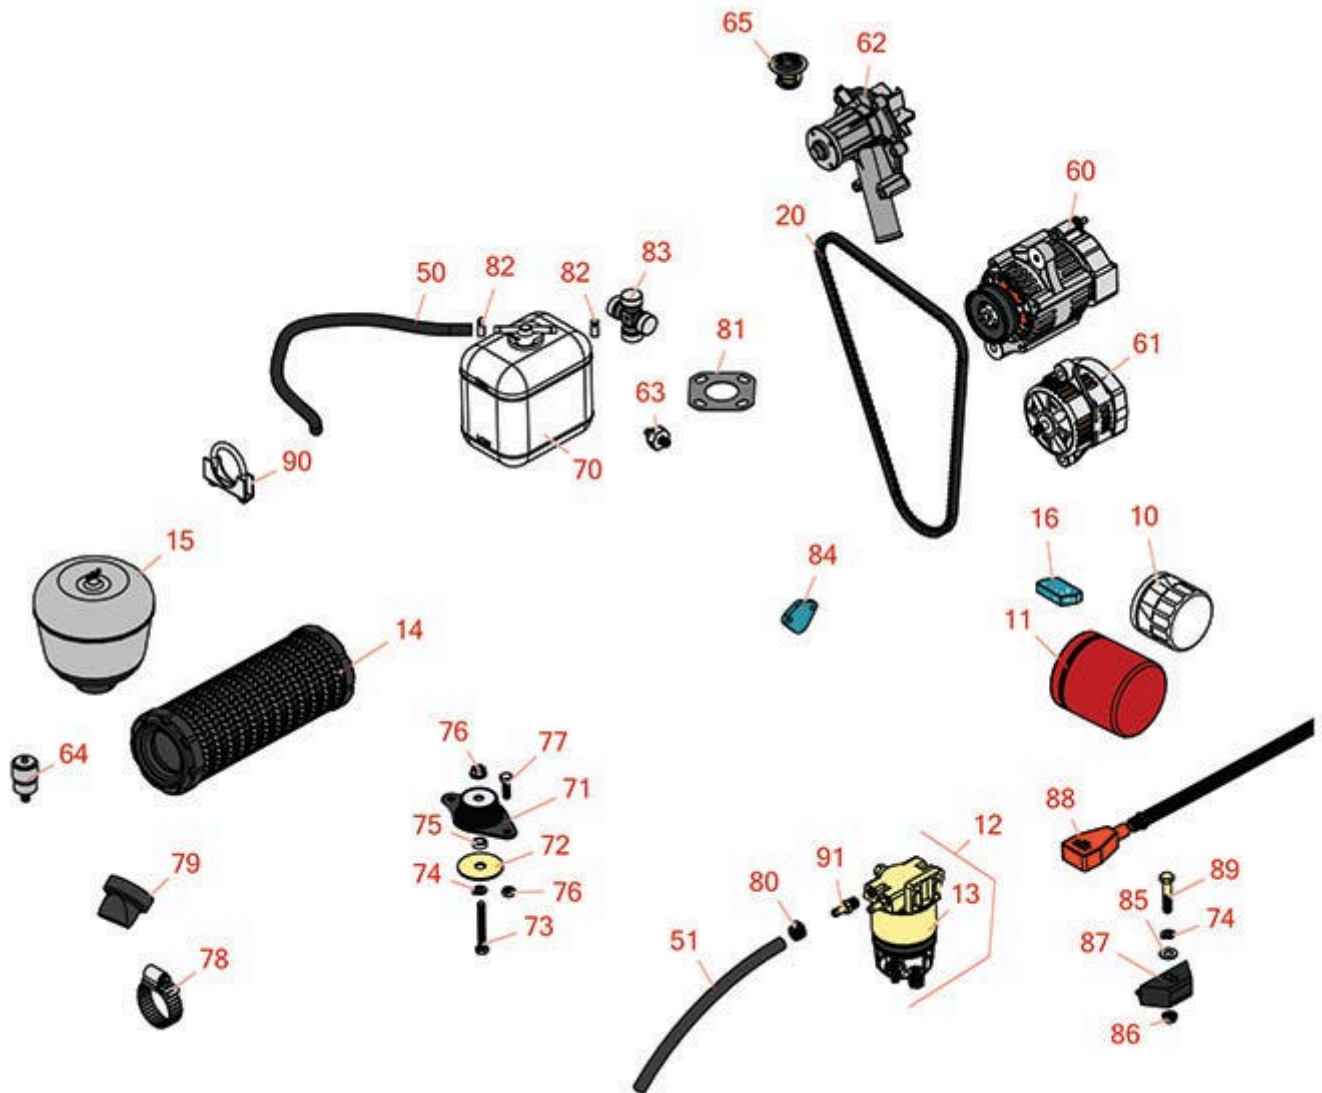

Replaces Toro Reelmaster 5500-D Parts

Traction Unit - Models 03550 & 03551
Engine, Muffler Battery and Filters

All original equipment manufacturers names and part numbers are used for identification purposes only, and we are in no way implying that our products are original equipment parts. Prices subject to change without notice.

Replaces Toro Reelmaster 5500-D Parts

Traction Unit - Models 03550 & 03551

Engine, Muffler Battery and Filters

Item No	R&R Part No.	OEM Part No.	Description	Qty Req	Order Quantity
Filters					
10	R42-9030	104-5167, 108-3841, 127-0511, 42-9030, 67-4330, 98-9651	Baldwin Oil Filter - Engine	1	
11	R75-1330	110-4146, 75-1330	Filter - Oil - Transmission	1	
12	R98-9305	98-9305	Water/Fuel Separator Assy	1	
13	R98-9764	98-9764	Element - Water Fuel Separator	1	
14	R5000919	108-3810, 1083810, 98-9763, 989763	Baldwin Air Filter Element	1	
14	RRF10143	108-3810, 1083810, 98-9763, 989763	SilverGuard Air Filter Element	1	
15	R27-7100P	48-7430	Pre-Cleaner	1	
16	RX1624105670	98-9493, 99-9430	Kubota Element - Breather	1	
Belts					
30	RX1628297010	127-0426, 98-9676	Kubota V-Belt	1	
30	R98-3921	98-3921	Belt - Engine Fan	1	
Hoses					
50	R110-3257	110-3257, 63-7630	Hose-Fuel	1	
51	R110-4105	110-4105	Fuel Hose	1	

Replaces Toro Reelmaster 5500-D Parts

Traction Unit - Models 03550 & 03551

Engine, Muffler Battery and Filters

Item No	R&R Part No.	OEM Part No.	Description	Qty Req	Order Quantity
89	R323-9	01-150-0190, 01-150-1540, 01-178-0614, 107229, 20-50-AD, 20-50-AGD, 30-9430, 32105-4, 3224-5, 323-9, 513363, 513364, 5377, 908037P	Bolt - Hex HD 3/8-16 x 1-3/4	1	
90	R348856	2112-9, 2412-42, 348856	Clamp - Muffler - 1-1/2	1	
91	R353-783	353-783	Fitting - Straight	2	