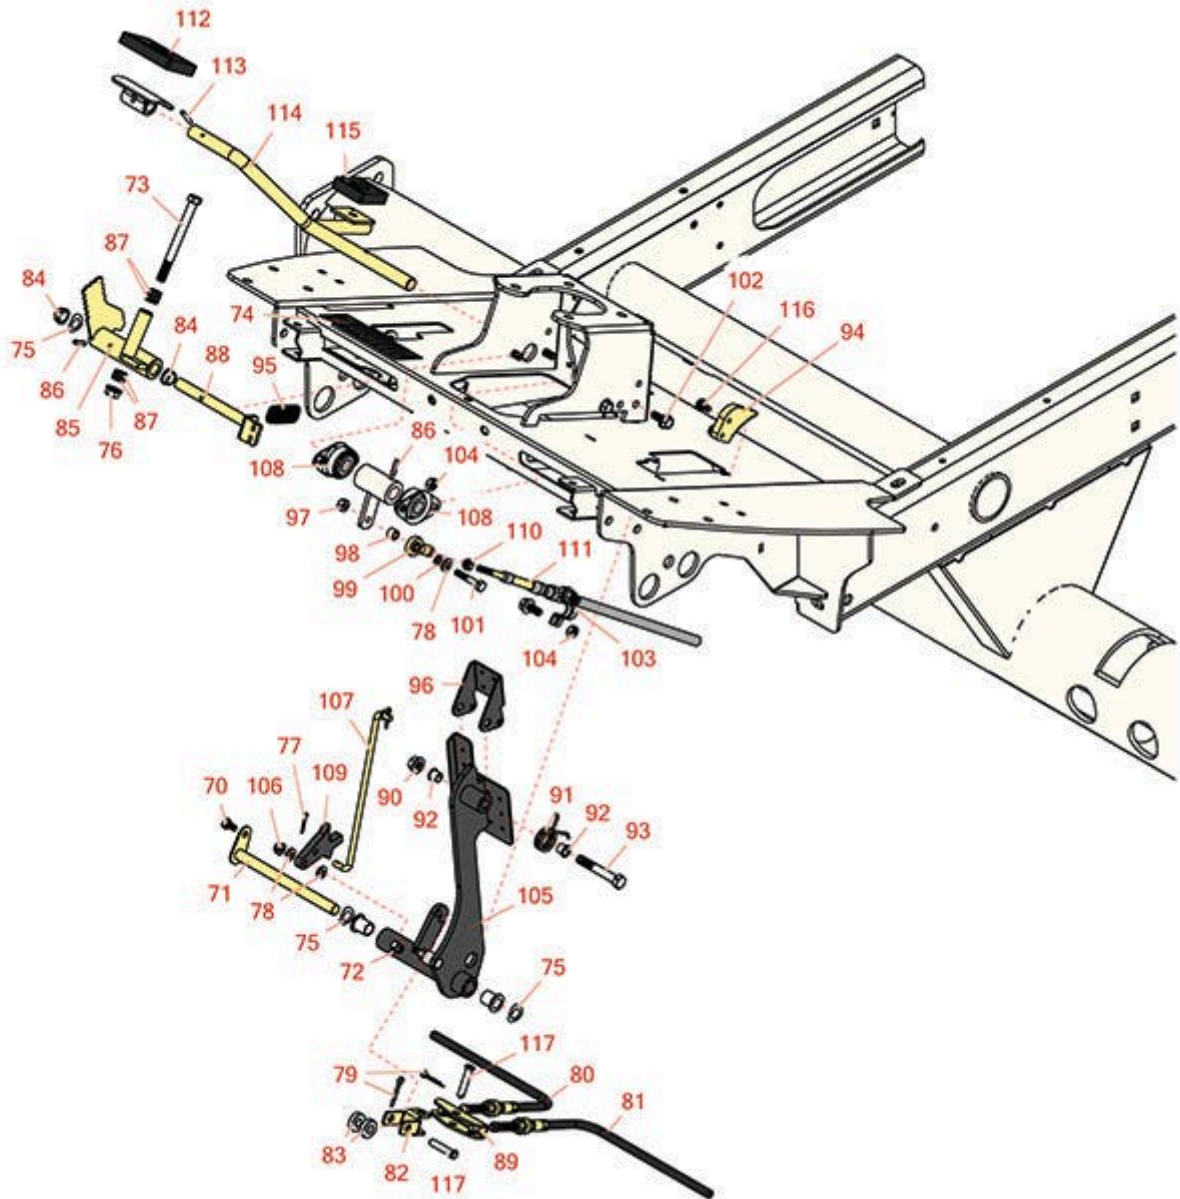

Replaces Toro Reelmaster 5510-G Parts

Traction Unit
Traction Pedals

All original equipment manufacturers names and part numbers are used for identification purposes only, and we are in no way implying that our products are original equipment parts. Prices subject to change without notice.

Replaces Toro Reelmaster 5510-G Parts

Traction Unit
Traction Pedals

Item No	R&R Part No.	OEM Part No.	Description	Qty Req	Order Quantity
Other Parts Available					
70	R300403	32144-4, 32144-63, 49-2040	Bolt - Hex HD 1/4-20 x 1/2	1	
71	R104-7179	104-7179, 99-7169	Pivot-Pedal	1	
72	R302-60	302-60	Zerk - Grease 90 Deg.	1	
73	R323-17	323-17	Bolt - Hex HD 3/8-16 x 4	1	
74	R110-8921	110-8921	Decal-Speed, Mow	1	
75	R110-8982	110-8982	Washer - Spring	2	
76	R3296-39	32127-25, 32128-36, 3290-357, 3296-17, 3296-22, 3296-39, 915663P, 99-7443	Locknut - 3/8-16 Nylon	1	
77	R1023-4	01-151-0150, 1023-4, 19-6220, 214-14, 215-54, 28-9-D, 3272-4, 3272-6, 513567, 932008P	Pin - Cotter 3/32 x 3/4	1	
78	R3256-22	24-9-BD, 3-1032, 3256-1, 3256-22, 93-0954, 93-0989	Washer - Flat 1/4 Yellow	3	

Replaces Toro Reelmaster 5510-G Parts

Traction Unit
Traction Pedals

Item No	R&R Part No.	OEM Part No.	Description	Qty Req	Order Quantity
79	R3272-10	01-151-0120, 105-7512, 3272-10, N/A	Pin - Cotter 1/8 x 3/4	2	
80	R117-0106	117-0106	Cable - Brake - RH	1	
<i>Tech Note: Fits 2010 & Up:</i>					
81	R117-0107	117-0107	Cable - Brake - LH	1	
<i>Tech Note: Fits 2010 & Up:</i>					
83	R5-0652	5-0652	Spacer	2	
84	R256-156	256-156, 256-219	Bushing - Flanged	2	
85	R115-8059	115-8059	Yoke - Cable	1	
85	R117-8066	117-8066	Mow-Stop	1	
86	R32121-6	32121-6	Pin - Roll 3/16 x 1-1/4	2	
87	R62-4420	62-4420	Washer	8	
88	R106-3731	106-3731	Rod-Pivot	1	
89	R115-8060	115-8060	Clevis - Double	1	
90	R104-8301	104-8301, 104-9301, 109-6658, 133-7570	Locknut - 3/8-16 Nylon Flanged	1	
91	R99-7140	99-7140	Spring-Torsion	1	
92	R52-2891	52-2891	Bushing- Nylon	1	