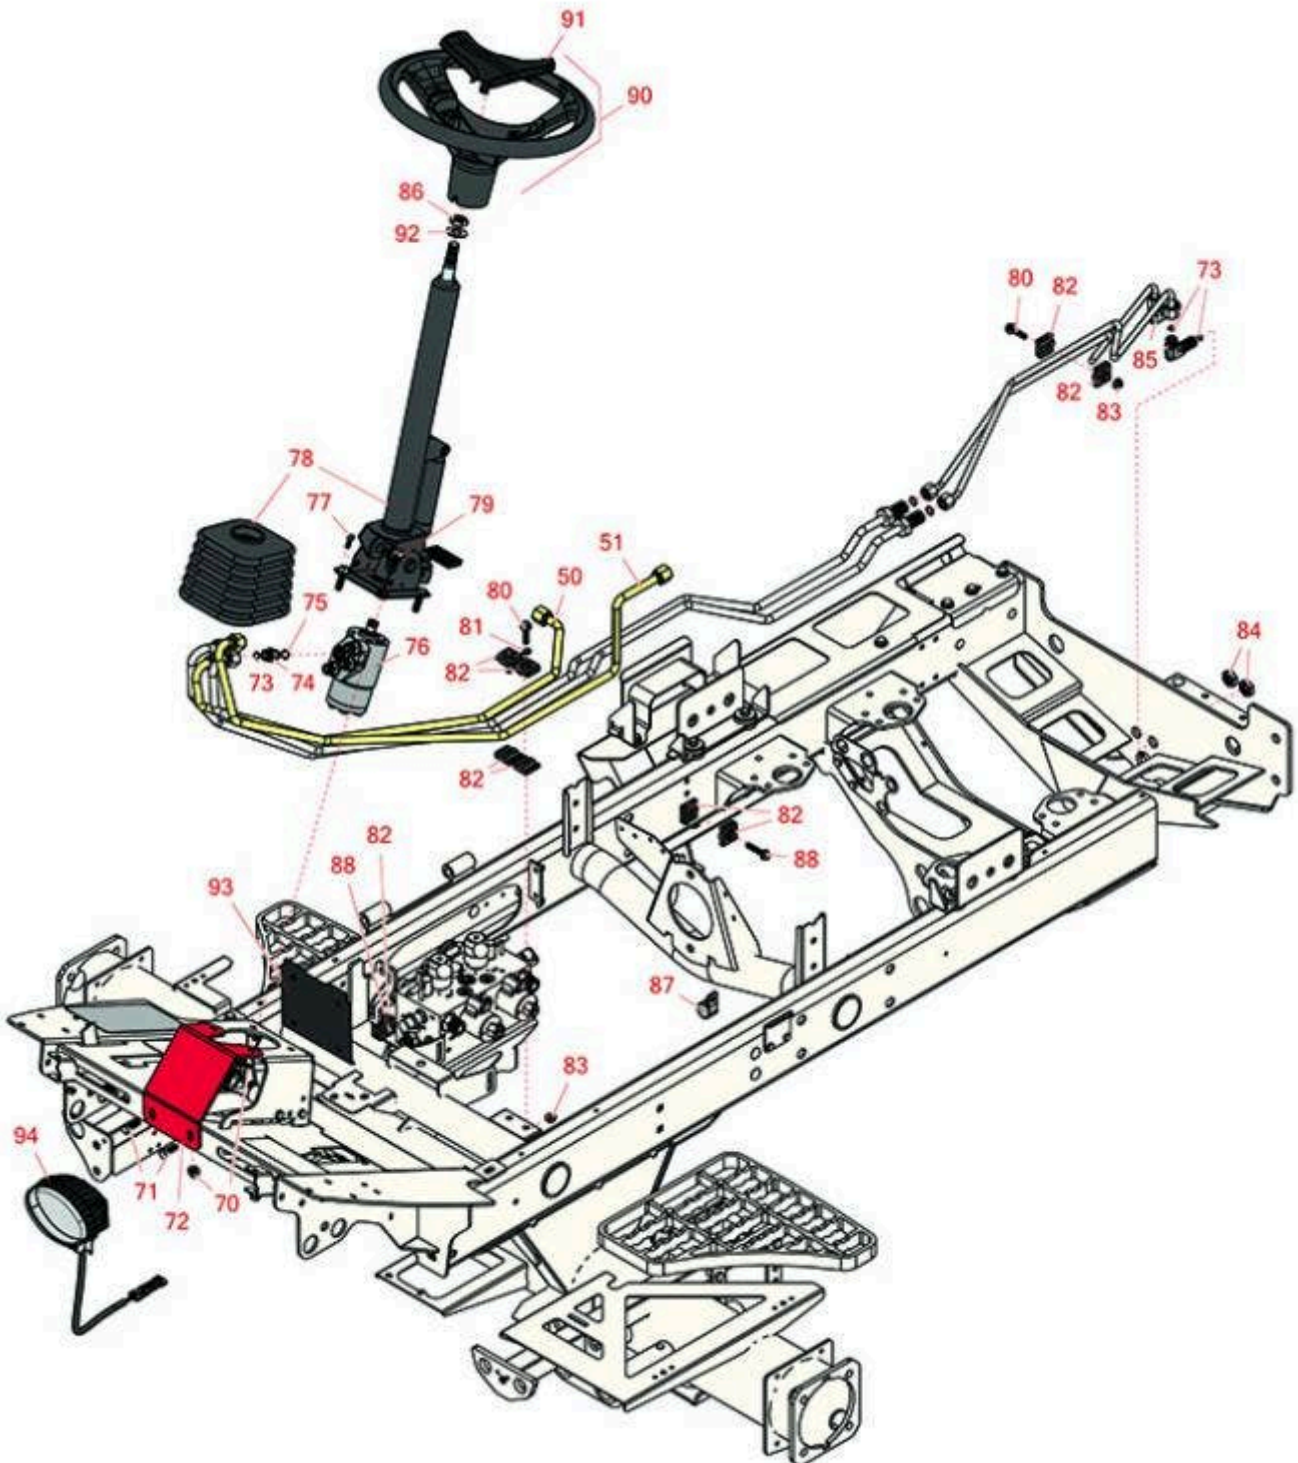

Replaces Toro Reelmaster 5510-G Parts

Traction Unit
Steering Column

All original equipment manufacturers names and part numbers are used for identification purposes only, and we are in no way implying that our products are original equipment parts. Prices subject to change without notice.

Replaces Toro Reelmaster 5510-G Parts

Traction Unit
Steering Column

Item No	R&R Part No.	OEM Part No.	Description	Qty Req	Order Quantity
Hoses					
50	R108-1710	108-1710	Tube Assy	1	
51	R108-1711	108-1711	Tube Assy	1	
Other Parts Available					
70	R104-8301	104-8301, 104-9301, 109-6658, 133-7570	Locknut - 3/8-16 Nylon Flanged	14	
71	R3234-11	3234-11	Bolt - Hex Washer HD	2	
72	R110-8876-01	110-8876-01	Brace - Column	1	
73	R237-22	107-8844, 237-22, 237-78	O-Ring	4	
74	R340-2	340-2, 60-1920	Hydraulic Fitting - Striaight	4	
75	R237-42	237-42, 31-4160	O-Ring	4	
76	R106-3621	106-3621	Valve - Steering	1	
77	R105-2409	105-2409	M6-1.0 x 16 Socket HD C/S Pln	4	
78	R106-3622	106-3622	Column Assy - Tilt	1	
79	R3274-1	3274-1	Bolt - 3/8-16 x 1 1/4 Soc HD Cap	4	
80	R322-7	01-150-0750, 01-150-0760, 01-178-0512, 20-28-AD, 20-28-AGD, 322-7, 3223-4	Bolt - Hex HD 5/16-18 x 1-1/2	2	