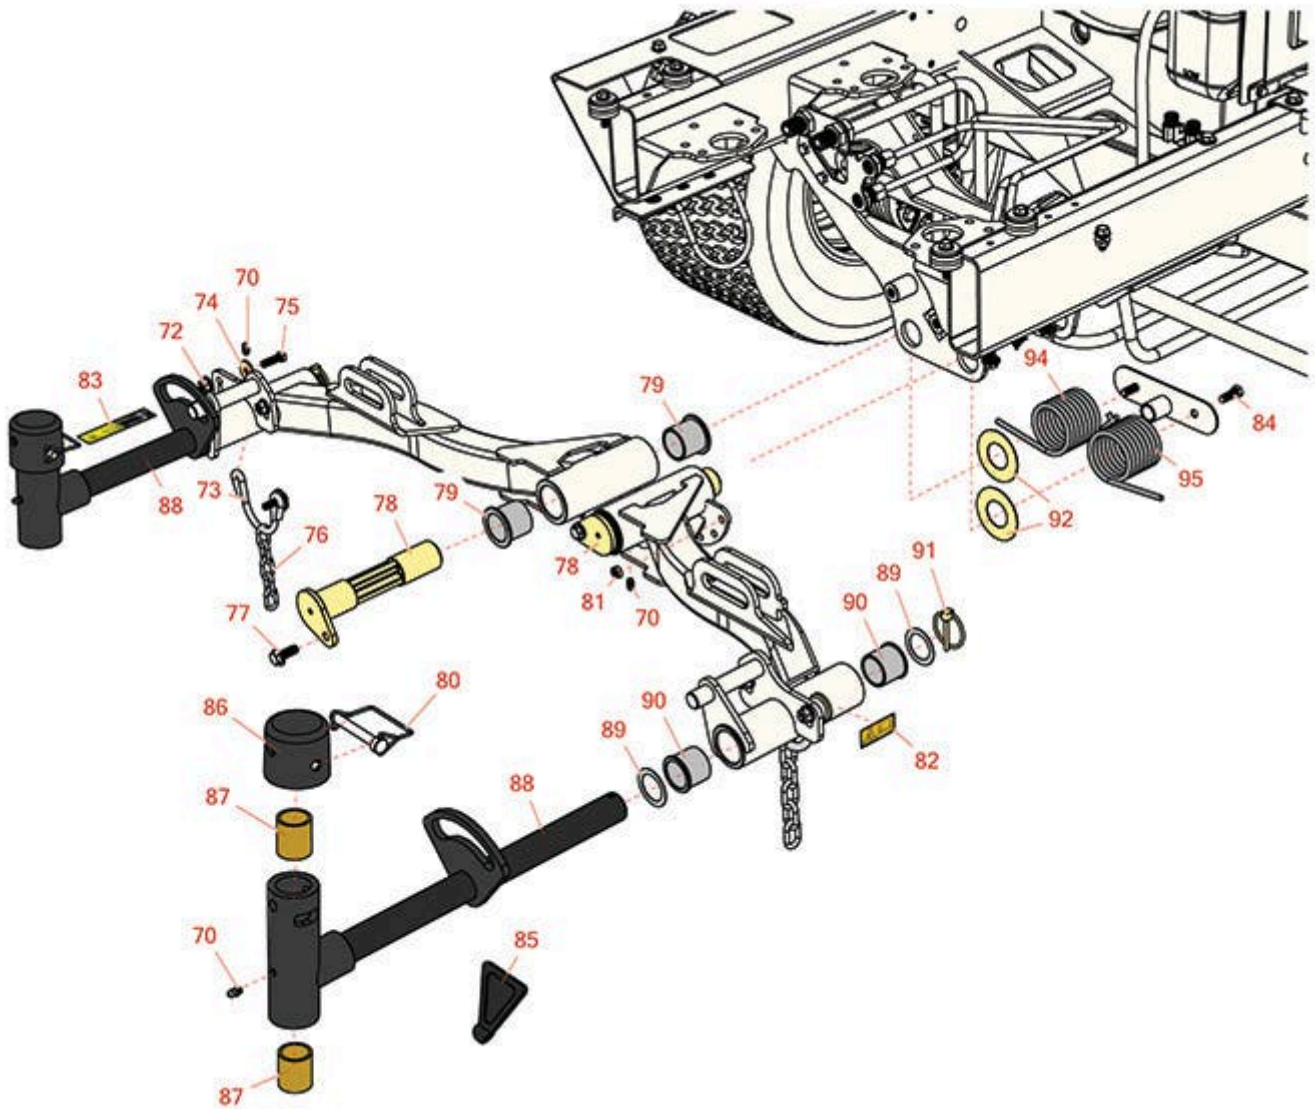

Replaces Toro Reelmaster 5510-G Parts

Traction Unit
Rear Lift Arm

All original equipment manufacturers names and part numbers are used for identification purposes only, and we are in no way implying that our products are original equipment parts. Prices subject to change without notice.

Replaces Toro Reelmaster 5510-G Parts

Traction Unit

Rear Lift Arm

Item No	R&R Part No.	OEM Part No.	Description	Qty Req	Order Quantity
---------	--------------	--------------	-------------	---------	----------------

Other Parts Available

70	R302-5	21-6010, 302-11, 302-37, 302-47, 302-5, 302-57, 302-58, 302-6, 31-0300, 32-9660, 60-0800, 62-3880, 92-4181	Fitting - Grease	4	
72	R104-8301	104-8301, 104-9301, 109-6658, 133-7570	Locknut - 3/8-16 Nylon Flanged	4	
73	R110-0922	110-0922	Hoop - Chain	2	
74	R63-8410	53-6380, 63-4810, 63-8410	Washer - Isolator Bushing	4	
75	R400264	01-150-0180, 01-178-0610, 20-48-AD, 20-48-AGD, 32-9160, 3224-3, 323-29, 323-7, 400264, 908035P	Bolt - Hex HD 3/8-16 x 1-1/4	4	
76	R84-2451	84-2451	Chain - Straight 5	2	
77	R32144-14	32104-32, 32104-49, 32144-14	Bolt - Hex Washer 5/16-18 x 5/8	2	
78	R125-2037	125-2037	Shaft	2	