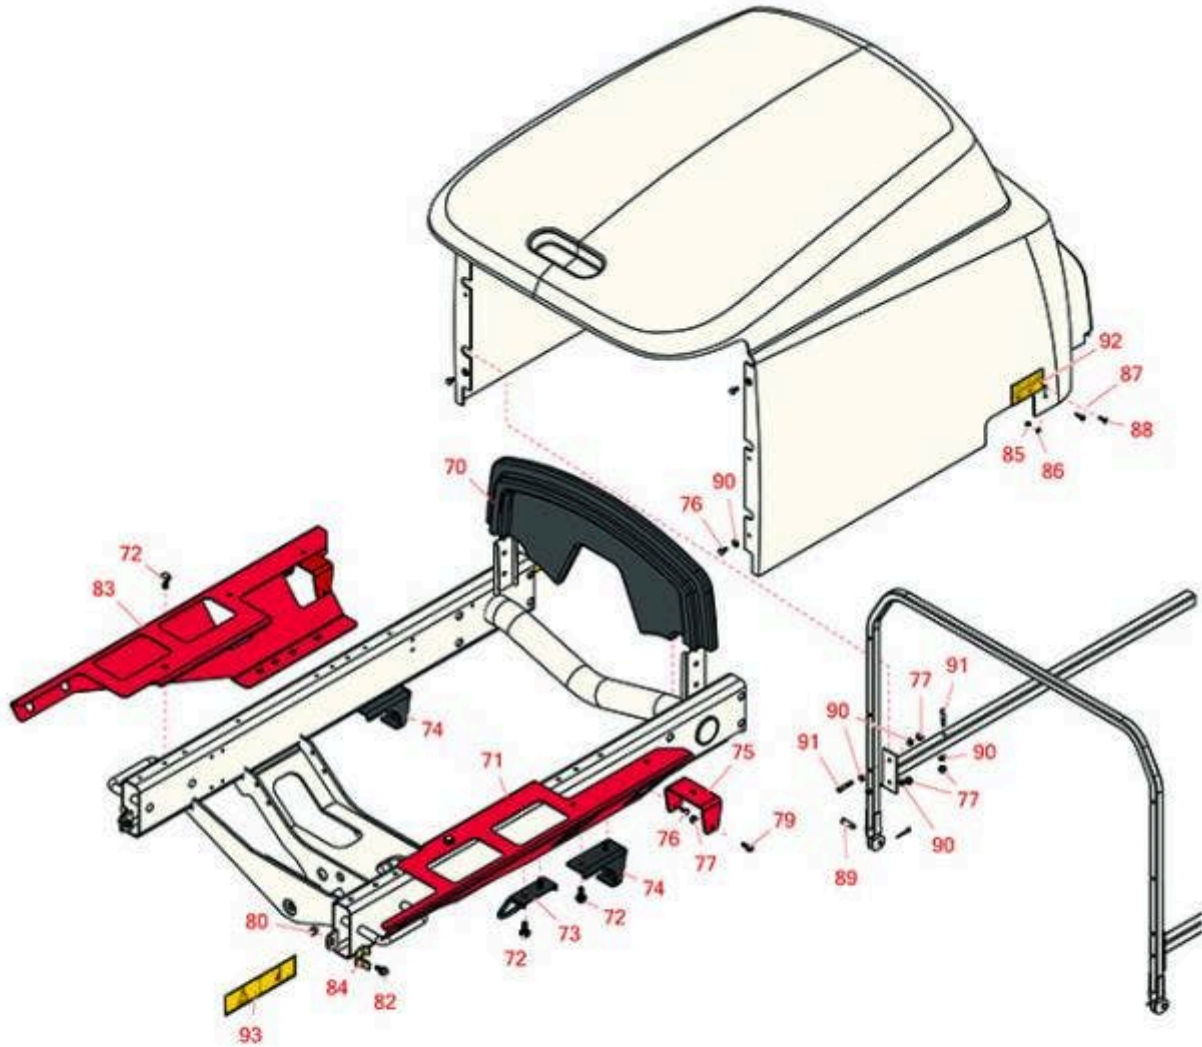

# Replaces Toro Reelmaster 5510-G Parts

Traction Unit  
Hood & Body

All original equipment manufacturers names and part numbers are used for identification purposes only, and we are in no way implying that our products are original equipment parts. Prices subject to change without notice.

# Replaces Toro Reelmaster 5510-G Parts

Traction Unit  
Hood & Body

Item No	R&R Part No.	OEM Part No.	Description	Qty Req	Order Quantity
<b>Other Parts Available</b>					
70	<b>R108-7587</b>	108-7587	Saddle-Hood	1	
71	<b>R110-5254-01</b>	110-5254-01	Adapter-Hood, RH	1	
72	<b>R32144-14</b>	32104-32, 32104-49, 32144-14	Bolt - Hex Washer 5/16-18 x 5/8	8	
73	<b>R110-8999</b>	110-8999	Muffler Guard	1	
74	<b>R110-0979-03</b>	110-0979-03	Bracket-Deflector	2	
75	<b>R110-5256-01</b>	110-5256-01	Bracket - Latch - Hood	2	
76	<b>R12-3270</b>	12-3270, 30-0700, 32104-17, 9266714, Aug-80	Bolt - Hex Washer 1/4-20 x 1/2	6	
77	<b>R301504</b>	2296-42, 301504, 32127-24, 32128-33, 32146-17, 3296-16, 3296-42, 3296-42 , 915661P	Locknut - ESNA 1/4-20	8	
77	<b>R104-7201</b>	104-7201	Locknut - 1/4-20 ESNA Flanged	8	
79	<b>R3234-33</b>	3234-33	Bolt - 1/4-20 x 3/4 Serr Hex Flanged	2	
80	<b>R104-8300</b>	104-8300, 104-8300 , 119-4041	Locknut - 5/16-18 Flanged Y/Zinc	6	
82	<b>R3234-5</b>	3234-5, 62-3310	Bolt - 5/16-18x3/4 Hx Ser Was HD	6	
83	<b>R110-5253-01</b>	110-5253-01	Adapter-Hood, LH	1	