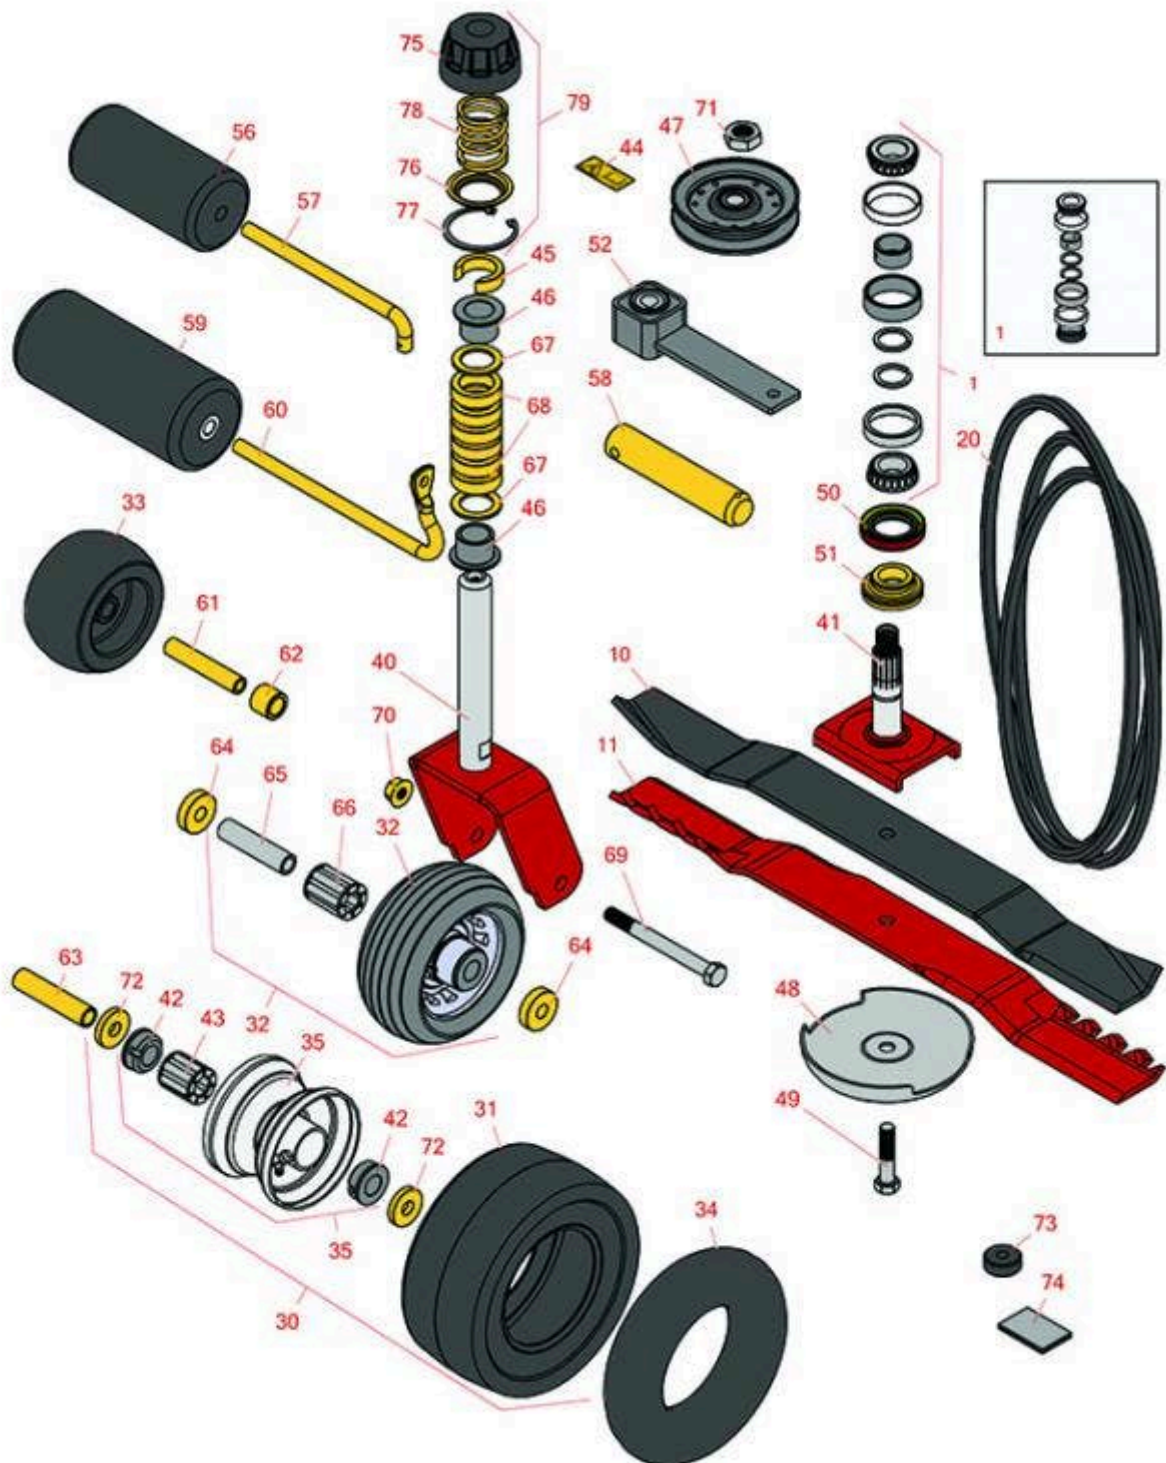

Replaces Toro Groundsmaster 224 Parts

Rotary Mower - Models 30224
72in Rotary Deck - Model 30553

All original equipment manufacturers names and part numbers are used for identification purposes only, and we are in no way implying that our products are original equipment parts. Prices subject to change without notice.

Replaces Toro Groundsmaster 224 Parts

Rotary Mower - Models 30224
72in Rotary Deck - Model 30553

Item No	R&R Part No.	OEM Part No.	Description	Qty Req	Order Quantity
---------	--------------	--------------	-------------	---------	----------------

Overhaul Kits

1	R46-8530	27-0960, 46-8530	Bearing - Set with Rings/Spacers	1	
---	-----------------	---------------------	----------------------------------	---	--

Tech Note: Includes 2 ea: R254-72 Bearings, R254-94 Cones, Spacers & Rings:

33	R68-2730	1-603299, 68-2730	Wheel - Anti Scalp	1	
----	-----------------	----------------------	--------------------	---	--

34	R100-5832	100-5832	Tube - Castor Wheel 2.80/2.50-4	1	
----	------------------	----------	---------------------------------	---	--