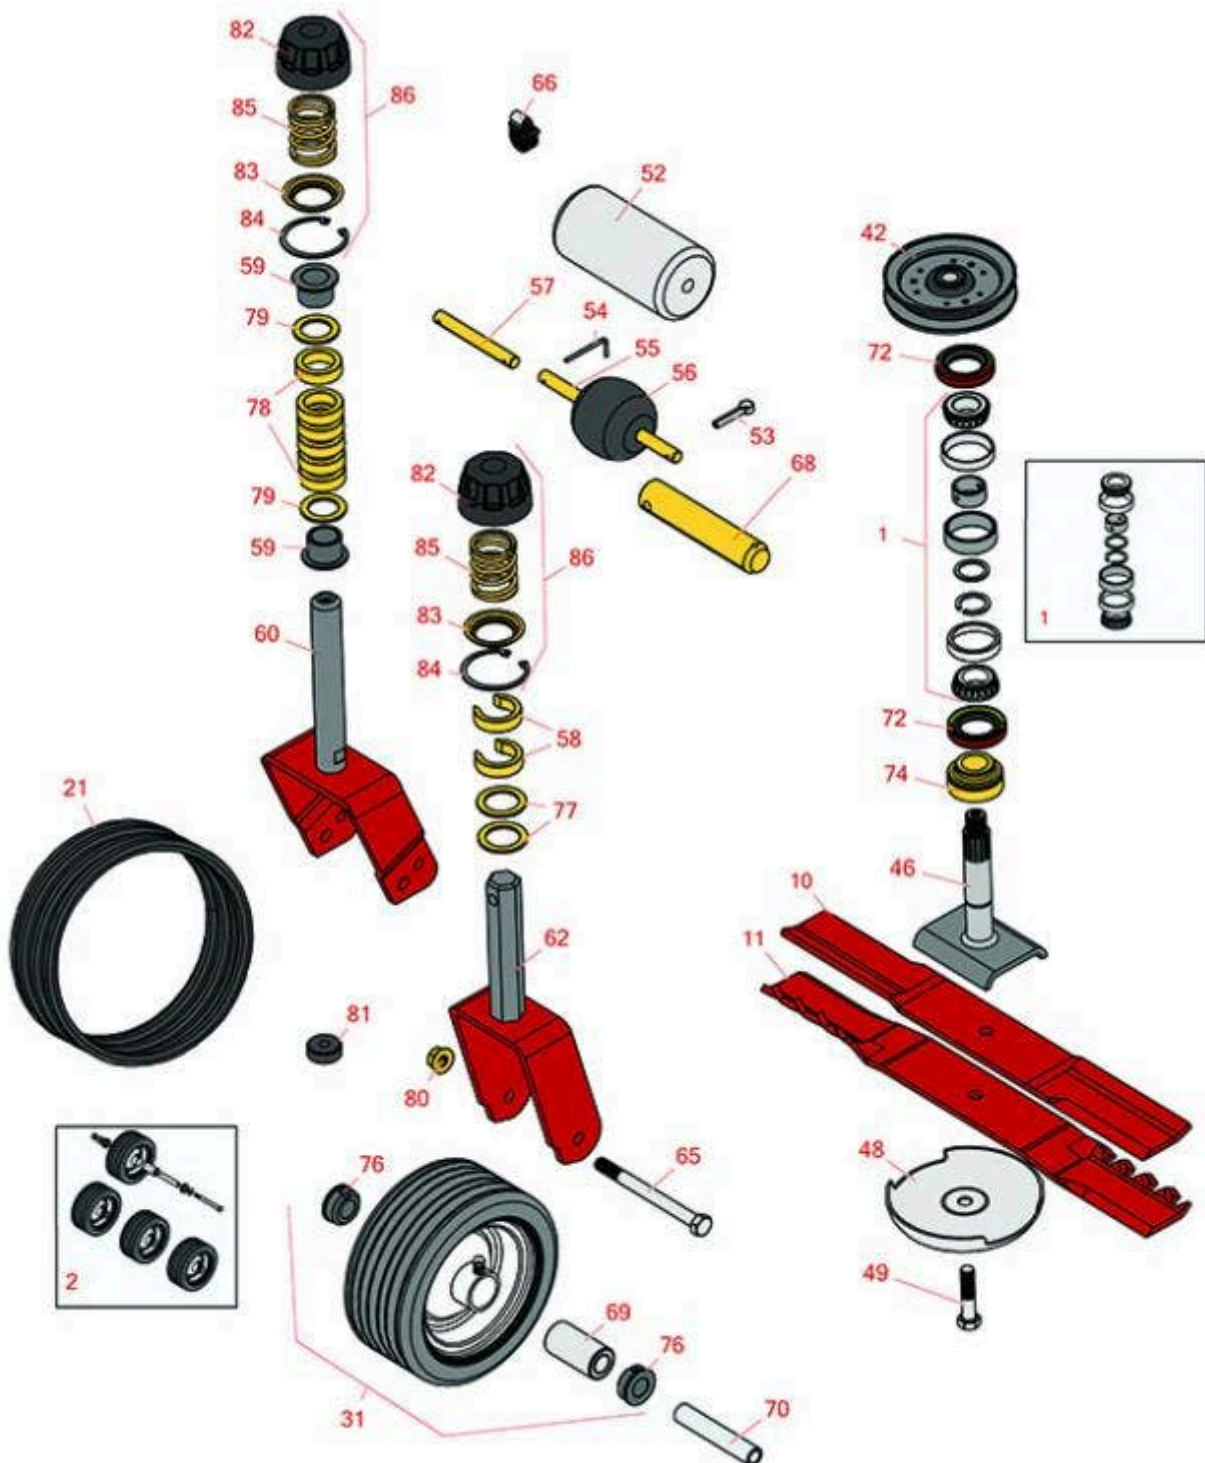

Replaces Toro Groundsmaster 224 Parts

Rotary Mower - Models 30224
62in Rotary Deck - Model 30569

All original equipment manufacturers names and part numbers are used for identification purposes only, and we are in no way implying that our products are original equipment parts. Prices subject to change without notice.

Replaces Toro Groundsmaster 224 Parts

Rotary Mower - Models 30224
62in Rotary Deck - Model 30569

Item No	R&R Part No.	OEM Part No.	Description	Qty Req	Order Quantity
---------	--------------	--------------	-------------	---------	----------------

2	R95-3076	95-3076	Caster Wheel Kit	1	
---	-----------------	---------	------------------	---	--

Tech Note: Includes 8 ea: R453017 Washers; 4 ea: R85-5760 Tires, R62-4340 Bushings, R325-22 Bolts & R32128-23 Locknuts:

49	R92-5816	92-5816	Bolt - Hex HD 1/2-20 x 2-1/4	1	
----	-----------------	---------	------------------------------	---	--

All original equipment manufacturers names and part numbers are used for identification purposes only, and we are in no way implying that our products are original equipment parts. Prices subject to change without notice.