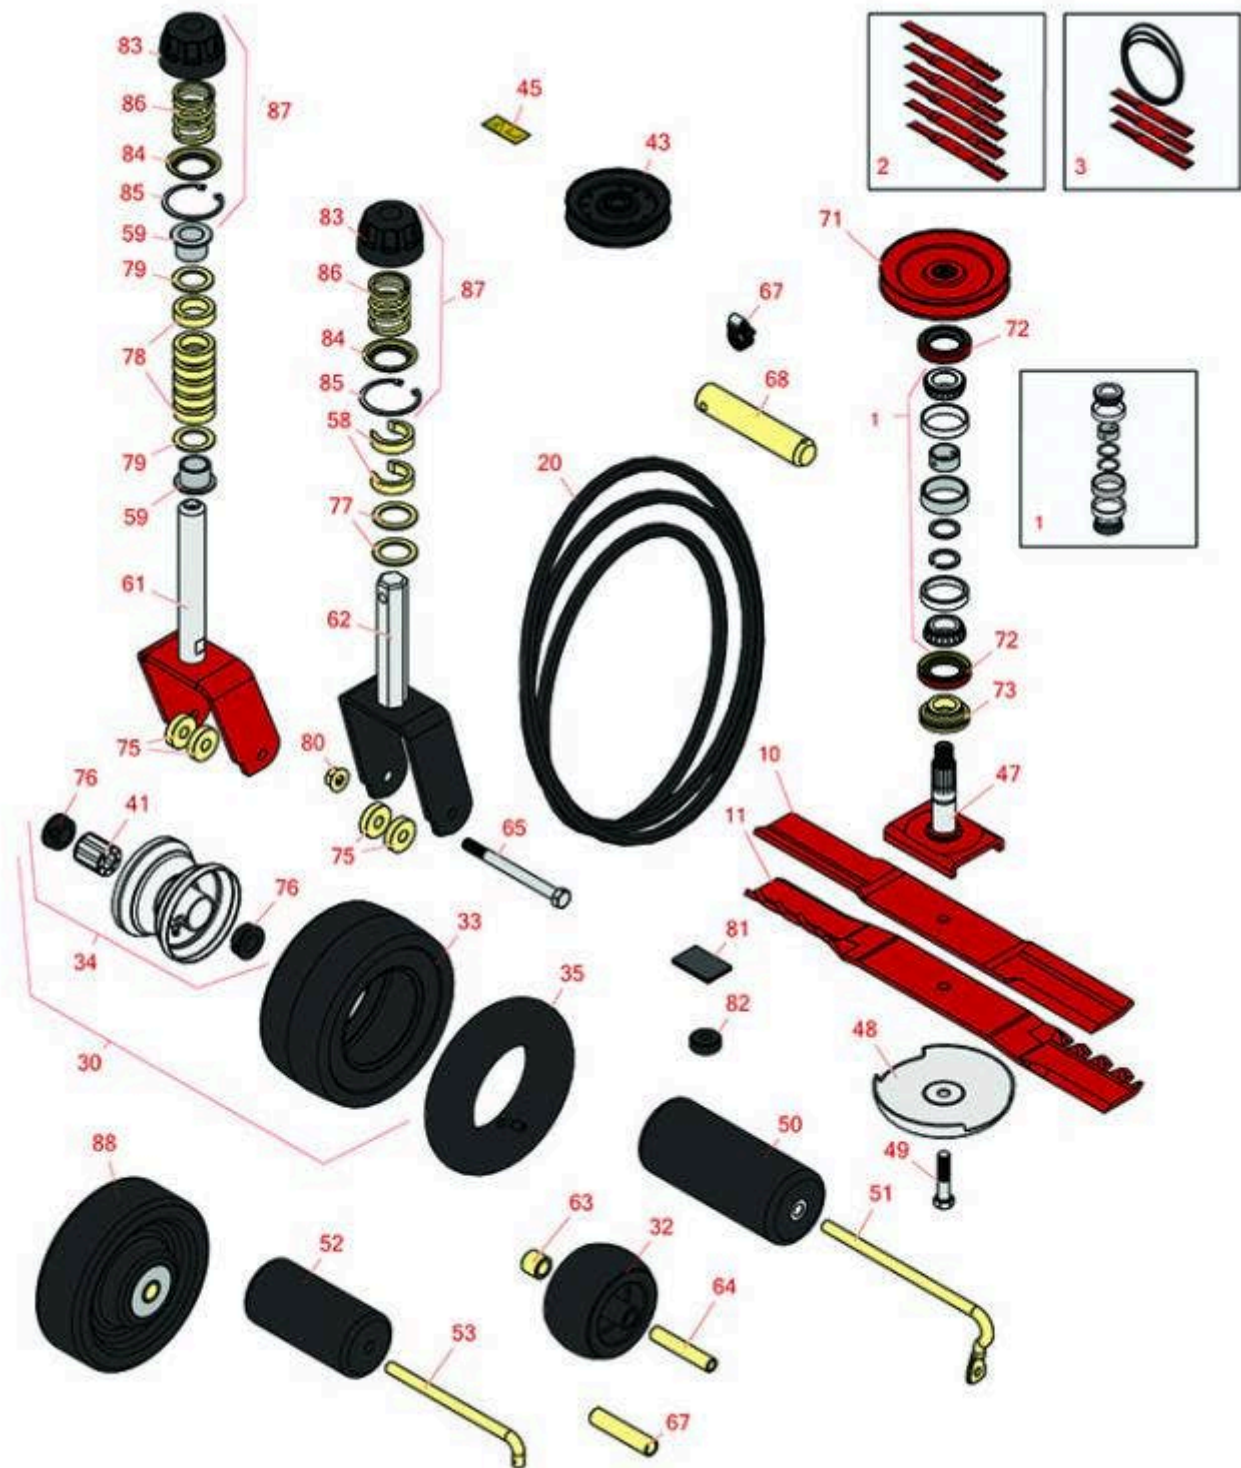

# Replaces Toro Groundsmaster 224 Parts

Rotary Mower - Models 30224  
62in Rotary Deck - Model 30551

All original equipment manufacturers names and part numbers are used for identification purposes only, and we are in no way implying that our products are original equipment parts. Prices subject to change without notice.

# Replaces Toro Groundsmaster 224 Parts

Rotary Mower - Models 30224  
62in Rotary Deck - Model 30551

Item No	R&R Part No.	OEM Part No.	Description	Qty Req	Order Quantity
---------	--------------	--------------	-------------	---------	----------------

## Overhaul Kits

1	<b>R46-8530</b>	27-0960, 46-8530	Bearing - Set with Rings/Spacers	1	
---	-----------------	---------------------	----------------------------------	---	--

*Tech Note: Includes 2 ea: R254-72 Bearings, R254-94 Cones, Spacers & Rings:*

3	<b>R95-3071</b>	95-3071	Kit - Blade and Belt	1	
---	-----------------	---------	----------------------	---	--

*Tech Note: Includes 3 ea: R44-6250-03 Rotary Blade; 1 ea: R44-6260 Deck Belt:*