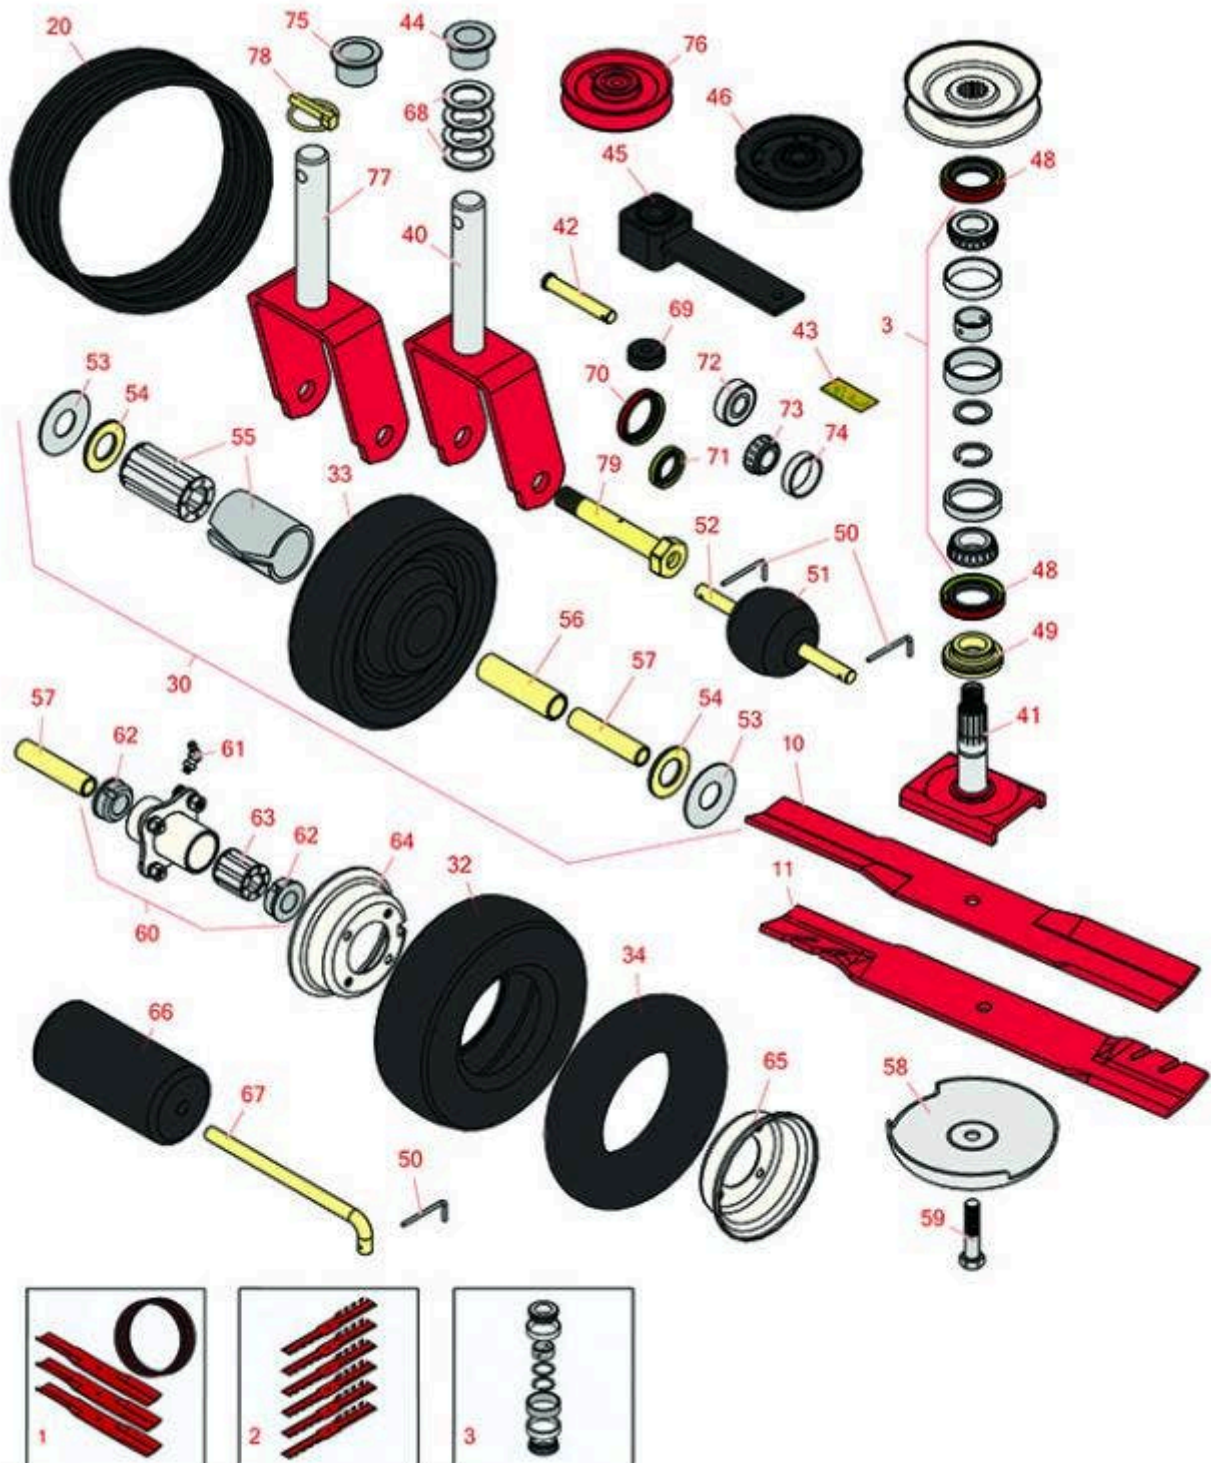

# Replaces Toro Groundsmaster 224

## Parts

Rotary Mower - Models 30224  
52in Deck - Model 30568

All original equipment manufacturers names and part numbers are used for identification purposes only, and we are in no way implying that our products are original equipment parts. Prices subject to change without notice.

# Replaces Toro Groundsmaster 224 Parts

Rotary Mower - Models 30224  
52in Deck - Model 30568

Item No	R&R Part No.	OEM Part No.	Description	Qty Req	Order Quantity
---------	--------------	--------------	-------------	---------	----------------

*Tech Note: Includes 2 ea: R254-72 Bearings, R254-94 Cones, Spacers & Rings:*