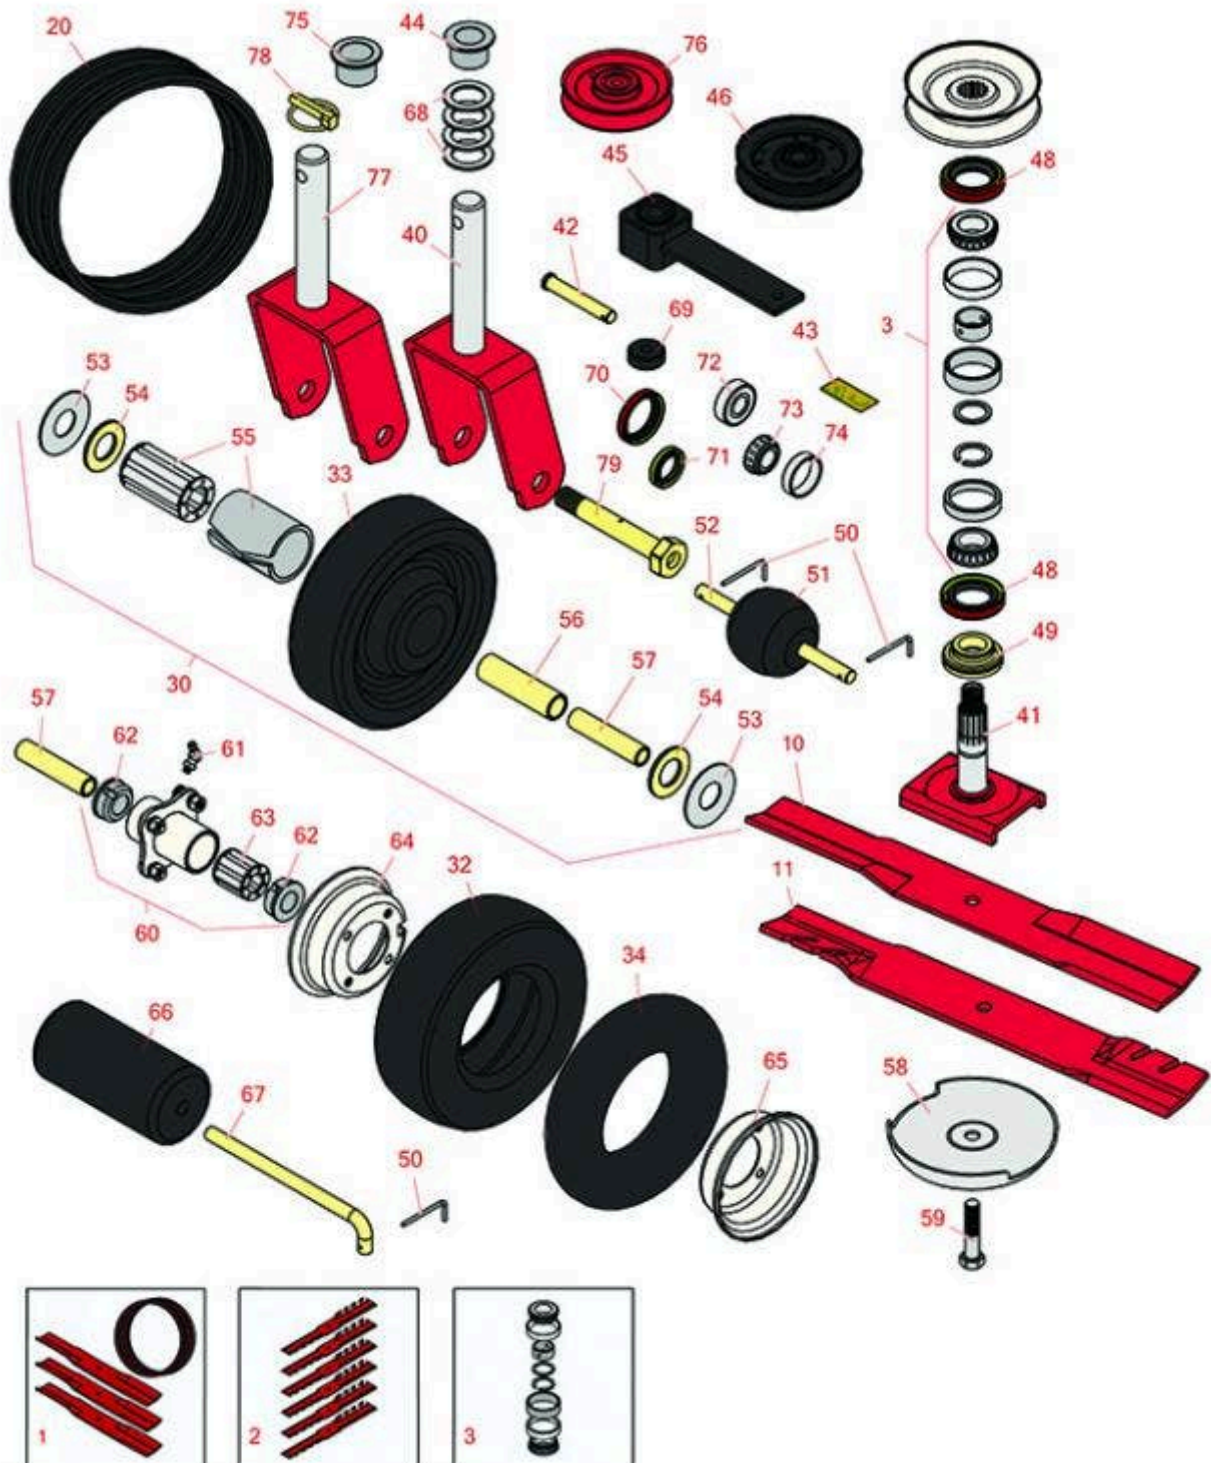

Replaces Toro Groundsmaster 224

Parts

Rotary Mower - Models 30224
52in Deck - Model 30555

All original equipment manufacturers names and part numbers are used for identification purposes only, and we are in no way implying that our products are original equipment parts. Prices subject to change without notice.

Replaces Toro Groundsmaster 224 Parts

Rotary Mower - Models 30224
52in Deck - Model 30555

Item No	R&R Part No.	OEM Part No.	Description	Qty Req	Order Quantity
---------	--------------	--------------	-------------	---------	----------------

Tech Note: Includes 2 ea: R254-72 Bearings, R254-94 Cones, Spacers & Rings:

Rotary Blades

10	R27-0990	27-0990, 27-0990-03	Mower Blade	3	
----	-----------------	------------------------	-------------	---	--

32	RCT5120081	68-8960	Tire - 8x3.00-4 Nhs (4 Ply) Carlisle Smooth	2	
----	-------------------	---------	---	---	--

33	R27-1190	27-1190	Wheel Only - Gm 52 Deck	2	
----	-----------------	---------	-------------------------	---	--