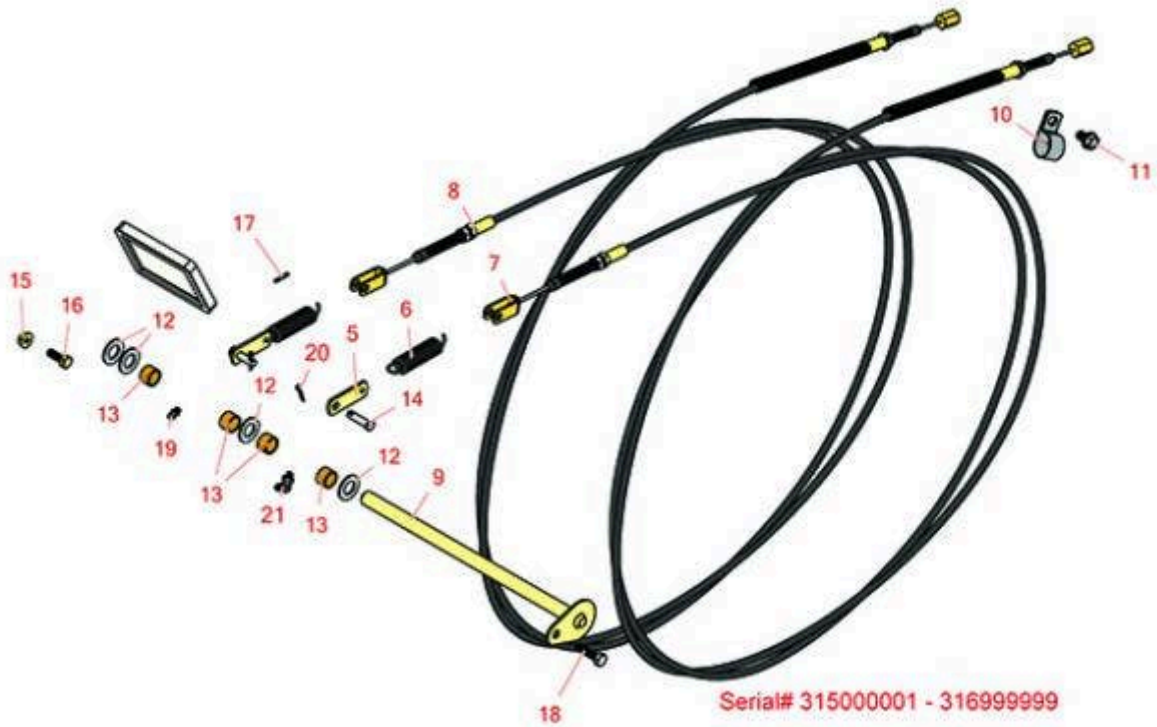

Replaces Toro Groundsmaster 4010-D Parts

Rotary Mower - Model 30635
Rear 4wd Axle And Tire Assembly

All original equipment manufacturers names and part numbers are used for identification purposes only, and we are in no way implying that our products are original equipment parts. Prices subject to change without notice.

Replaces Toro Groundsmaster 4010-D Parts

Rotary Mower - Model 30635
Rear 4wd Axle And Tire Assembly

Item No	R&R Part No.	OEM Part No.	Description	Qty Req	Order Quantity
5	R100-5540	100-5540	Strap - Brake	2	
6	R93-5262	93-5262	Spring - Extension	2	
7	R120-8899	120-8899	Cable - Brake - LH	1	
8	R120-8898	120-8898	Cable - Brake - RH	1	
9	R120-4167	120-4167	Pin - Flag	1	
10	R2412-4	2412-4, Oct-70, Oct-80	Clamp - 3/4 in	2	
11	R32144-69	32144-69	Bolt - Hx HD	2	
12	R3256-69	3256-69	Washer - Flat	4	
13	R256-42	256-42	Bushing	4	
14	R283-61	283-61, 86-2140, N/A, R3296-12	Pin - Clevis 5/16 x 1-1/8	2	
15	R104-8300	104-8300, 104-8300 , 119-4041	Locknut - 5/16-18 Flanged Y/Zinc	4	
16	R322-4	322-4, 3290-115, 908018P	Bolt - Hex HD 5/16-18 x 7/8	2	
17	R32121-50	32121-50	Pin - Roll Spiral Lock 1/8 1147	1	
18	R400190	01-150-0720, 01-178-0510, 30-8680, 322-6, 513343	Bolt - Hex HD 5/16-18 x 1-1/4 GR5	1	

Replaces Toro Groundsmaster 4010-D Parts

Rotary Mower - Model 30635
Rear 4wd Axle And Tire Assembly

Item No	R&R Part No.	OEM Part No.	Description	Qty Req	Order Quantity
19	R302-5	21-6010, 302-11, 302-37, 302-47, 302-5, 302-57, 302-58, 302-6, 31-0300, 32-9660, 60-0800, 62-3880, 92-4181	Fitting - Grease	5	
20	R1023-4	01-151-0150, 1023-4, 19-6220, 214-14, 215-54, 28-9-D, 3272-4, 3272-6, 513567, 932008P	Pin - Cotter 3/32 x 3/4	2	
21	R302-40	302-13, 302-40	Fitting - Grease	1	
22	R94-3088	94-3088	Spring - Compression	2	
23	R256-236	256-236, Oct-40	Bearing - 5/8 Flanged 2 Bolt	2	
24	R3230-23	3230-23, Mar-61	Bolt - 5/16-18x3/4 - Carriage	4	
25	R3296-59	3296-59	Locknut - 3/8-16 Nylon Jam	4	