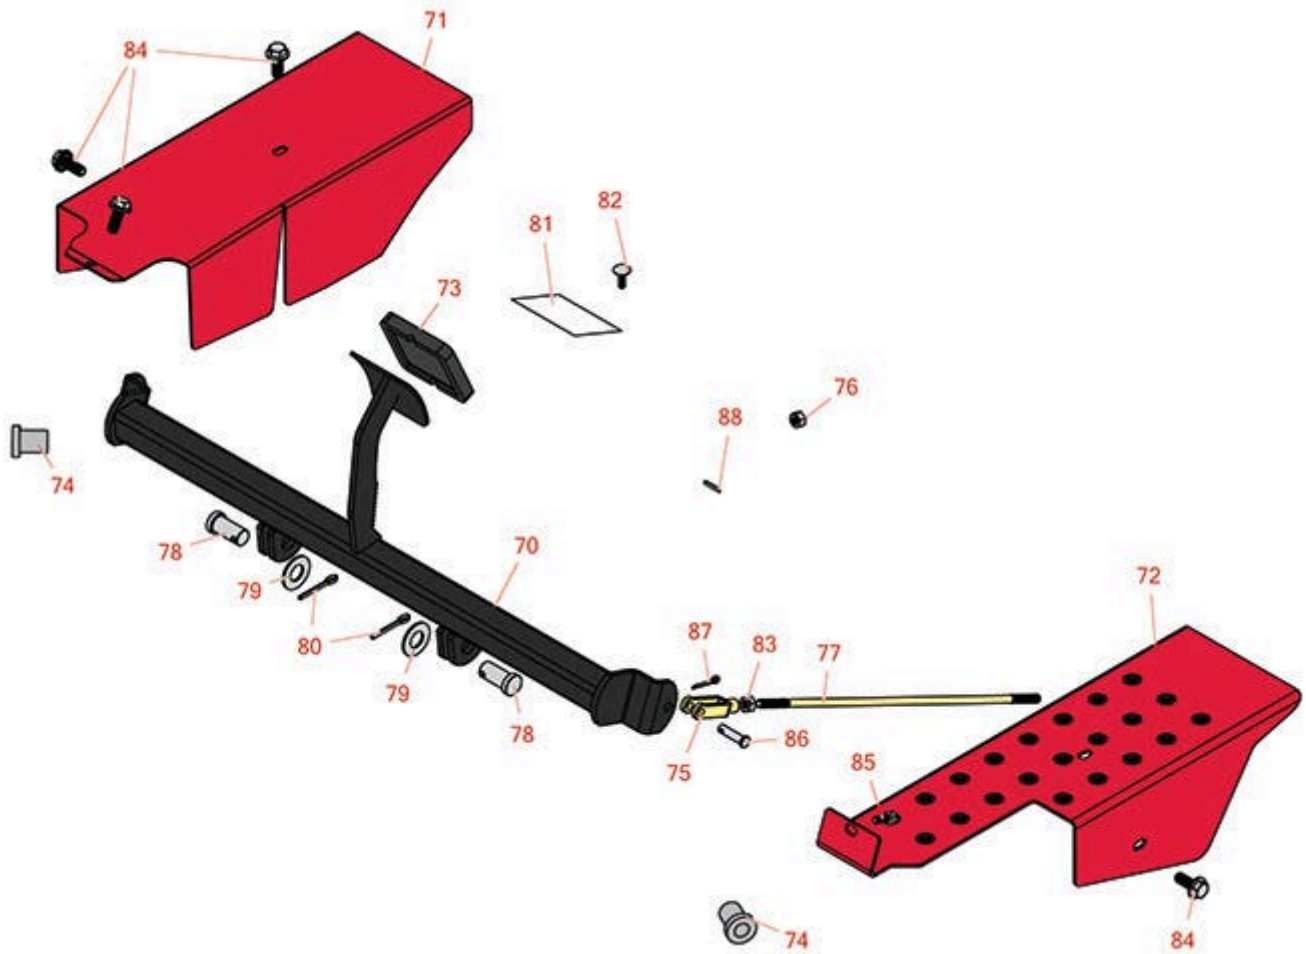

# Replaces Toro Greensmaster 3200 & 3200-D Parts

Traction Unit  
Frame and Brake Pedal

All original equipment manufacturers names and part numbers are used for identification purposes only, and we are in no way implying that our products are original equipment parts. Prices subject to change without notice.

# Replaces Toro Greensmaster 3200 & 3200-D Parts

*Traction Unit  
Frame and Brake Pedal*

Item No	R&R Part No.	OEM Part No.	Description	Qty Req	Order Quantity
70	<b>R93-2075-01</b>	93-2075, 93-2075-01	Brake Pedal Assy	1	
71	<b>R93-2072-01</b>	93-2072, 93-2072-01	Shield - Wheel - RH	1	
72	<b>R93-2073-01</b>	93-2073, 93-2073-01	Shield - Wheel - LH	1	
73	<b>R93-7629</b>	27-7570, 27-7580, 49-6170, 93-7629, 93-8743	Rubber Foot Pad - Brake	1	
74	<b>R83-1700</b>	83-1700	Bushing - Flanged - Plastic	3	
75	<b>R282-2</b>	1-303105, 282-2	Yoke	2	
76	<b>R3220-2</b>	01-191-0524, 3220-2	Nut - Jam - 5/16-24	2	
77	<b>R93-2069</b>	93-2069	Rod - Brake	2	
78	<b>R283-87</b>	283-87	Pin - Clevis	2	
79	<b>R3256-27</b>	24-15-BD, 32-7820, 3256-27, 7-0131, Jul-78	Washer - Flat 5/8 SAE	2	
80	<b>R3272-11</b>	01-151-0010, 01-151-0040, 28-18-D, 28-28-D, 3211-72, 3272-11	Pin - Cotter	2	
81	<b>R93-8062</b>	93-8062	Decal - Parking Brake	1	
82	<b>R33123-016</b>	33123-016, 33123-020	Bolt - Carriage M6 x 20	2	

# Replaces Toro Greensmaster 3200 & 3200-D Parts

*Traction Unit  
Frame and Brake Pedal*

Item No	R&R Part No.	OEM Part No.	Description	Qty Req	Order Quantity
83	<b>R33024-00</b>	33024-00	Locknut - 8mm x 1.25	1	
84	<b>R32144-14</b>	32104-32, 32104-49, 32144-14	Bolt - Hex Washer 5/16-18 x 5/8	5	
85	<b>R66-3160</b>	33114-020, 43-0110, 48-7710, 66-3160	Bolt - Flanged Hex HD	1	
86	<b>R283-61</b>	283-61, 86-2140, N/A, R3296-12	Pin - Clevis 5/16 x 1-1/8	2	
87	<b>R1023-4</b>	01-151-0150, 1023-4, 19-6220, 214-14, 215-54, 28-9-D, 3272-4, 3272-6, 513567, 932008P	Pin - Cotter 3/32 x 3/4	2	
88	<b>R32121-50</b>	32121-50	Pin - Roll Spiral Lock 1/8 1147	1	