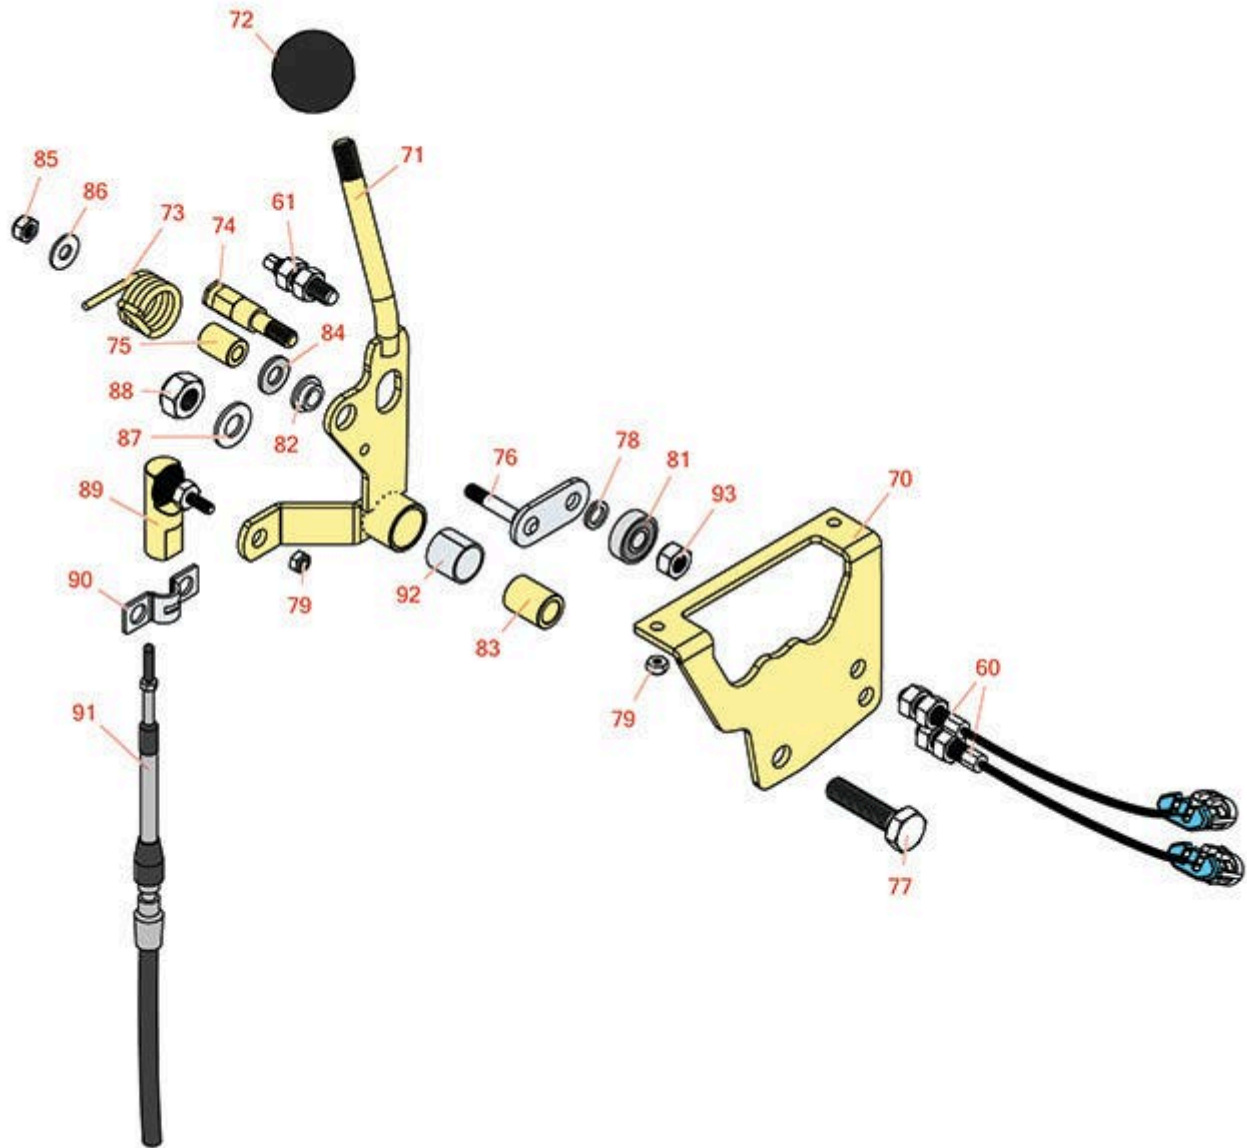

# Replaces Toro Greensmaster 3200 & 3200-D Parts

Traction Unit  
Traction Handle

All original equipment manufacturers names and part numbers are used for identification purposes only, and we are in no way implying that our products are original equipment parts. Prices subject to change without notice.

# Replaces Toro Greensmaster 3200 & 3200-D Parts

Traction Unit  
Traction Handle

Item No	R&R Part No.	OEM Part No.	Description	Qty Req	Order Quantity
<b>Gauges and Controls</b>					
60	<b>R112-0278</b>	112-0278, 93-2055	Switch - Reed	2	
61	<b>R93-2056</b>	93-2056	Actuator - Switch	1	
<b>Other Parts Available</b>					
70	<b>R94-6398</b>	94-6398	Bracket - Traction	1	
71	<b>R94-9611</b>	94-9611	Handle	1	
72	<b>R233-42</b>	1-603175, 120-9752, 233-42, 233-47	Knob	1	
73	<b>R94-9620</b>	94-9620	Spring-Torsion	1	
74	<b>R94-9617</b>	94-9617	Pin-Spring	1	
75	<b>R94-9618</b>	94-9618	Spacer-Spring	1	
76	<b>R94-9614</b>	120-3198, 94-9614	Pivot - Roller	1	
77	<b>R33115-040</b>	33115-040	Bolt - M10 1.5x40 Hh C/S Zinc 8.8	1	
78	<b>R75-5470</b>	75-5470	Spacer - Bearing	1	
79	<b>R6040-106</b>	32127-33, 3296-27, 6040-106	Locknut - Stainless	3	
81	<b>R251-259</b>	251-259, 251-307	Bearing - Ball	2	
82	<b>R94-9619</b>	94-9619	Bushing	1	
83	<b>R94-1378</b>	94-1378	Tube-Pivot, Handle	1	

# Replaces Toro Greensmaster 3200 & 3200-D Parts

*Traction Unit  
Traction Handle*

Item No	R&R Part No.	OEM Part No.	Description	Qty Req	Order Quantity
88	<b>R33025-00</b>	32025-00, 33025-00	Locknut - 10mm x 1.5 Jam	1	
89	<b>R2411-38</b>	2411-38	Ball Joint	1	
90	<b>R93-2279</b>	93-2279	Clamp-Cable	1	
91	<b>R94-1304</b>	94-1304	Cable - Neutral Lock	1	
92	<b>R256-311</b>	256-311, 94-1388	Bushing-Split	1	
93	<b>R33024-00</b>	33024-00	Locknut - 8mm x 1.25	1	