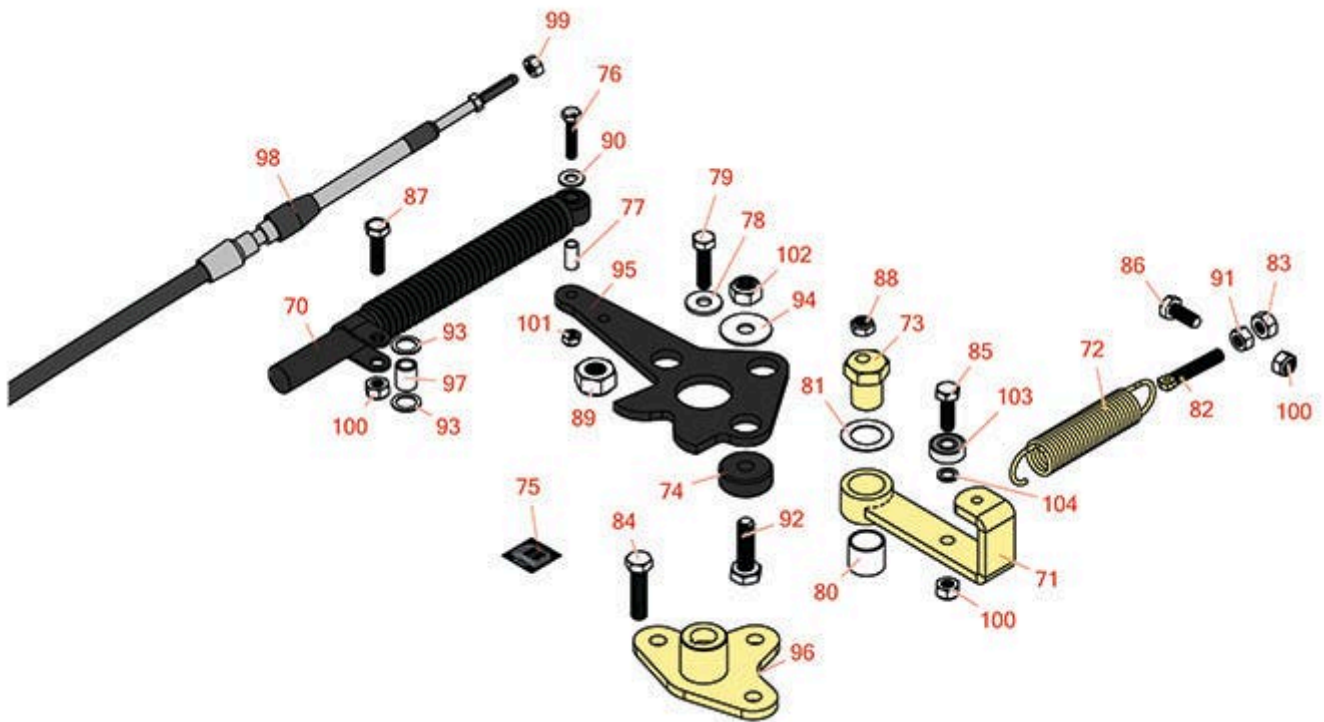

Replaces Toro Greensmaster 3200 & 3200-D Parts

*Traction Unit
Neutral System*

All original equipment manufacturers names and part numbers are used for identification purposes only, and we are in no way implying that our products are original equipment parts. Prices subject to change without notice.

Replaces Toro Greensmaster 3200 & 3200-D Parts

*Traction Unit
Neutral System*

| Item No | R&R Part No. | OEM Part No. | Description | Qty Req | Order Quantity |
|---------|-------------------|--|----------------------------------|---------|----------------|
| 70 | R76-8870 | 105-7280, 76-8870 | Lever Damper Assy | 1 | |
| 71 | R94-4527 | 94-4527 | Arm - Neutral | 1 | |
| 72 | R94-1369 | 94-1369 | Spring - Extension | 1 | |
| 73 | R93-2111 | 93-2111 | Stud-Traction | 1 | |
| 74 | R63-9750 | 63-9750, 64-9750 | Mount - Rubber | 3 | |
| 75 | R93-9051 | 93-9051 | Decal | 1 | |
| 76 | R33113-030 | 33113-030 | Bolt - Hx HD M6-1.0 x 30mm | 1 | |
| 77 | R94-1312 | 94-1312 | Spacer-Pivot | 1 | |
| 78 | R88-7200 | 88-7200 | Washer - Flat | 1 | |
| 79 | R3210-6 | 3210-6 | Bolt - Hex HD | 1 | |
| 80 | R94-9609 | 93-2103, 93-2115, 94-9609 | Bushing-Straight | 1 | |
| 81 | R3-6498 | 3--6498, 3-6498, 47-8270 | Washer - Thrust | 1 | |
| 82 | R18-6380 | 18-6380 | Pin - Adjustment Steering | 1 | |
| 83 | R3296-4 | 3296-4, 3296-43, 65-9360 | Locknut - ESNA 5/16-24 | 1 | |
| 84 | R323-8 | 01-150-0060, 01-178-0612, 20-49-AD, 20-49-AGD, 323-8, 3273-41, 908036P | Bolt - Hex HD 3/8-16 x 1-1/2 GR8 | 2 | |