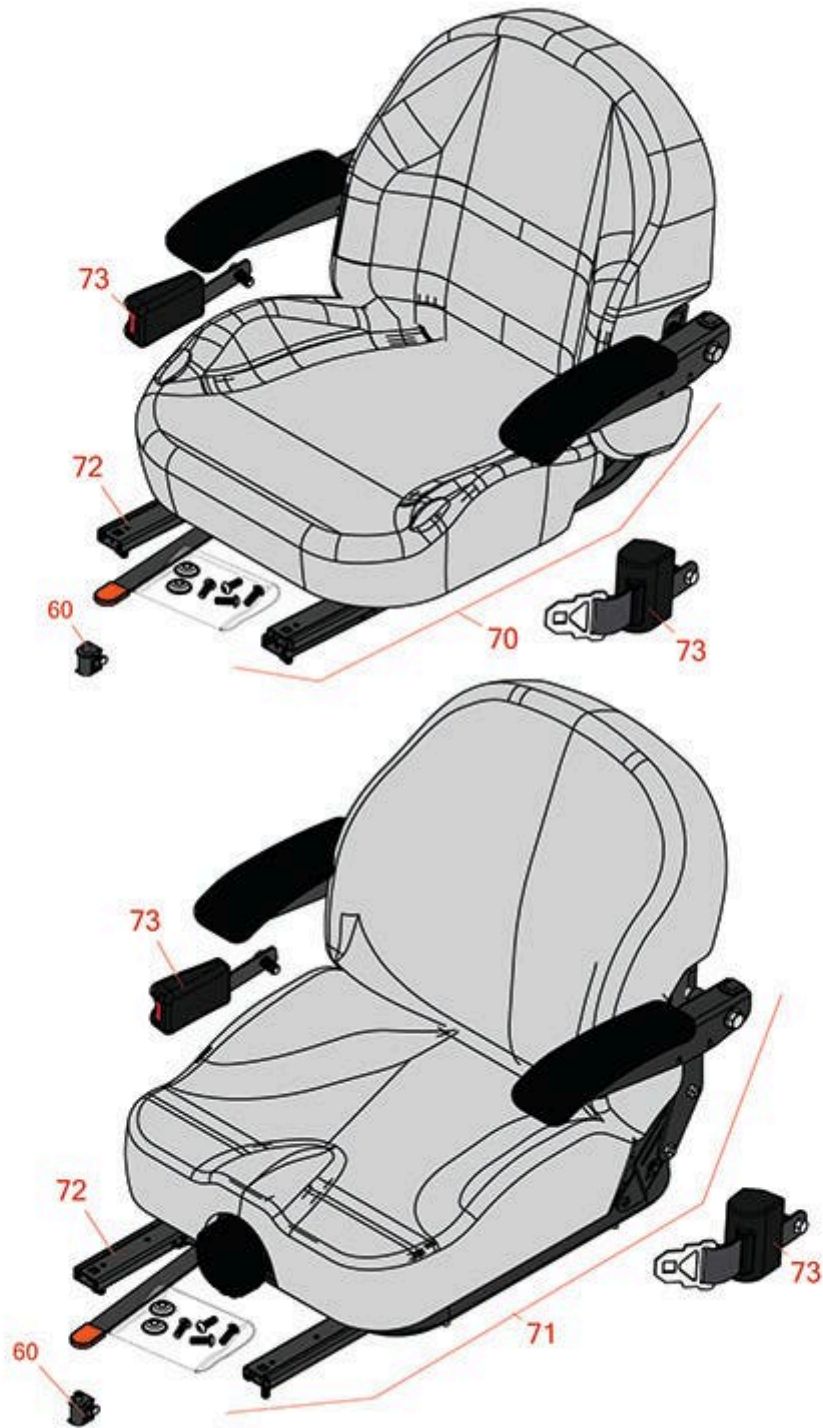

Replaces Toro Z Master Professional 7000 Parts

Zero Turn Mower with 52in Deck - Model 74279TE
Seat

All original equipment manufacturers names and part numbers are used for identification purposes only, and we are in no way implying that our products are original equipment parts. Prices subject to change without notice.

Replaces Toro Z Master Professional 7000 Parts

Zero Turn Mower with 52in Deck - Model 74279TE
Seat

Item No	R&R Part No.	OEM Part No.	Description	Qty Req	Order Quantity
60	R150229	82-2190	Switch - Operator Presence	1	
70	R750205	116-0035, 116-0038	Seat - Light Grey Deluxe w/Arms & Track Set	1	
71	R750210	121-7595, 125-3107, 127-3305, 130-0801	Seat - Light Grey Deluxe w/Arms w/Suspension	1	
<i>Tech Note: INCL SUSPENSION & TRACK SET:</i>					
72	R109-9801	109-9801	Seat Track Set	1	
73	R109-9805	109-9805	Seat Belt Kit	1	