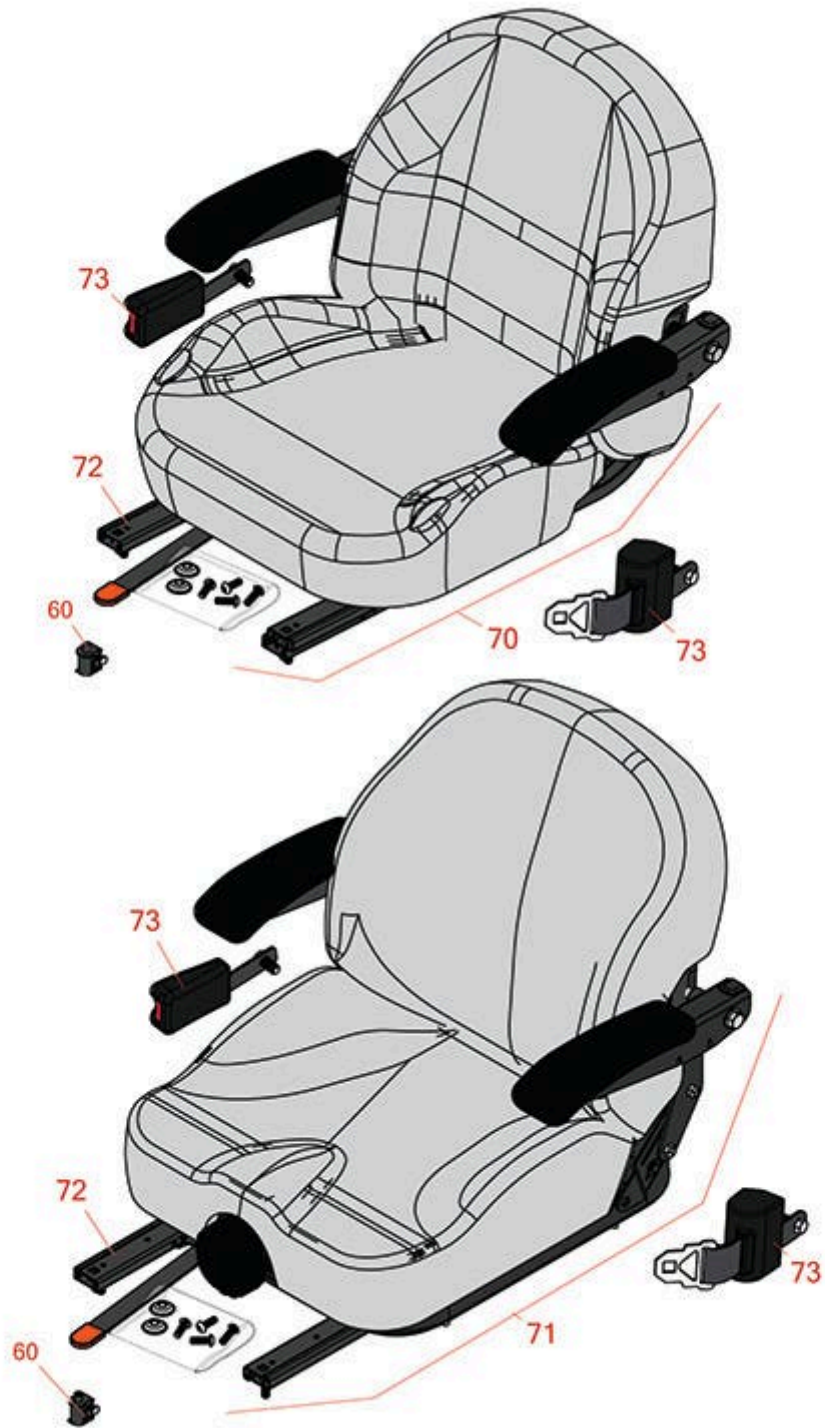

# Replaces Toro Z Master Professional 7000 Parts

Zero Turn Mower with 72in Deck - Model 74274  
Seat

All original equipment manufacturers names and part numbers are used for identification purposes only, and we are in no way implying that our products are original equipment parts. Prices subject to change without notice.

# Replaces Toro Z Master Professional 7000 Parts

Zero Turn Mower with 72in Deck - Model 74274  
Seat

Item No	R&R Part No.	OEM Part No.	Description	Qty Req	Order Quantity
60	<b>R150229</b>	82-2190	Switch - Operator Presence	1	
70	<b>R750205</b>	116-0035, 116-0038	Seat - Light Grey Deluxe w/Arms & Track Set	1	
71	<b>R750210</b>	121-7595, 125-3107, 127-3305, 130-0801	Seat - Light Grey Deluxe w/Arms w/Suspension	1	
<i>Tech Note: INCL SUSPENSION &amp; TRACK SET:</i>					
72	<b>R109-9801</b>	109-9801	Seat Track Set	1	
73	<b>R109-9805</b>	109-9805	Seat Belt Kit	1	