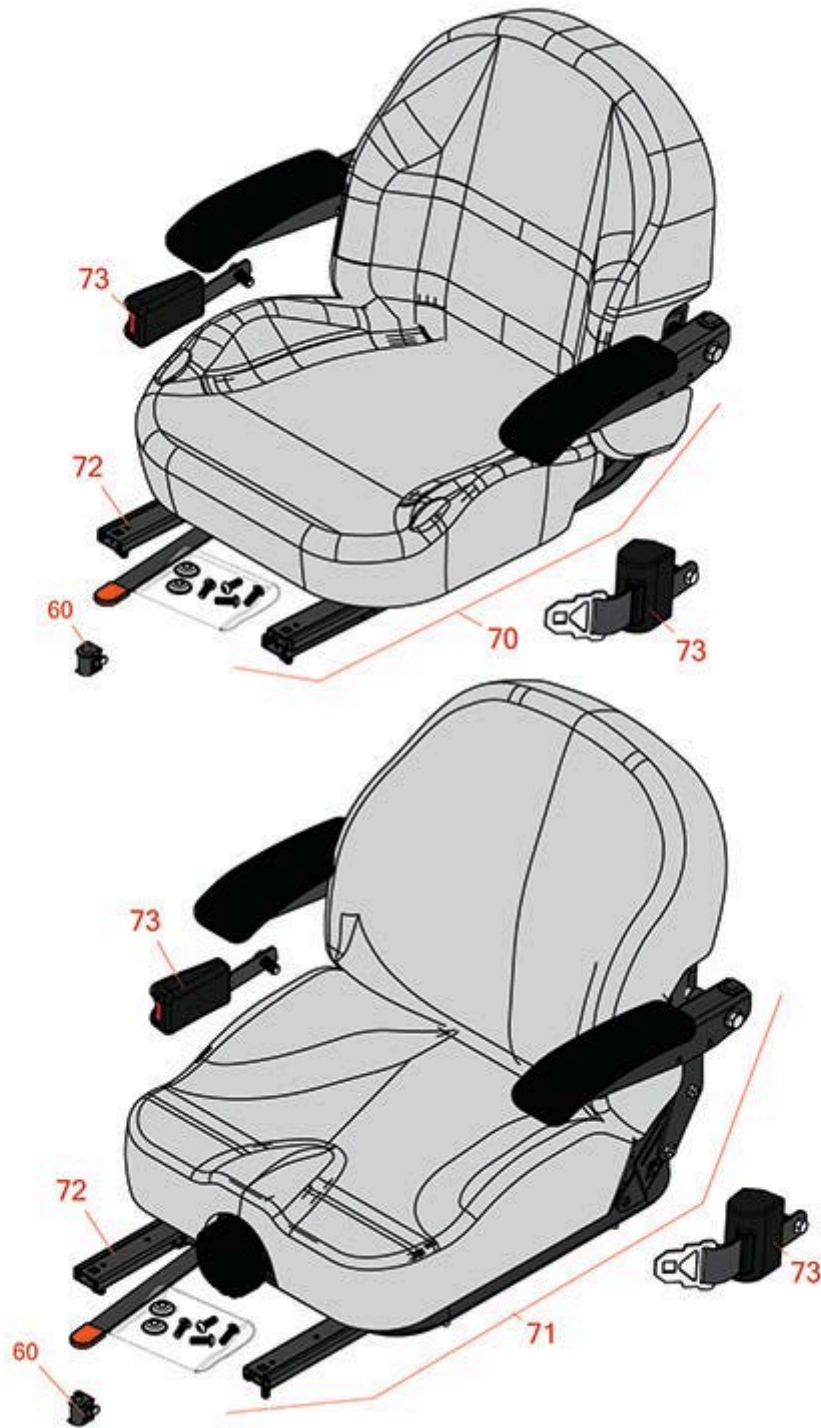

Replaces Toro Z Master Professional 7000 Parts

Zero Turn Mower with 60in Deck - Model 74268
Seat

All original equipment manufacturers names and part numbers are used for identification purposes only, and we are in no way implying that our products are original equipment parts. Prices subject to change without notice.

Replaces Toro Z Master Professional 7000 Parts

Zero Turn Mower with 60in Deck - Model 74268
Seat

Item No	R&R Part No.	OEM Part No.	Description	Qty Req	Order Quantity
60	R150229	82-2190	Switch - Operator Presence	1	
70	R750205	116-0035, 116-0038	Seat - Light Grey Deluxe w/Arms & Track Set	1	
71	R750210	121-7595, 125-3107, 127-3305, 130-0801	Seat - Light Grey Deluxe w/Arms w/Suspension	1	
<i>Tech Note: INCL SUSPENSION & TRACK SET:</i>					
72	R109-9801	109-9801	Seat Track Set	1	
73	R109-9805	109-9805	Seat Belt Kit	1	