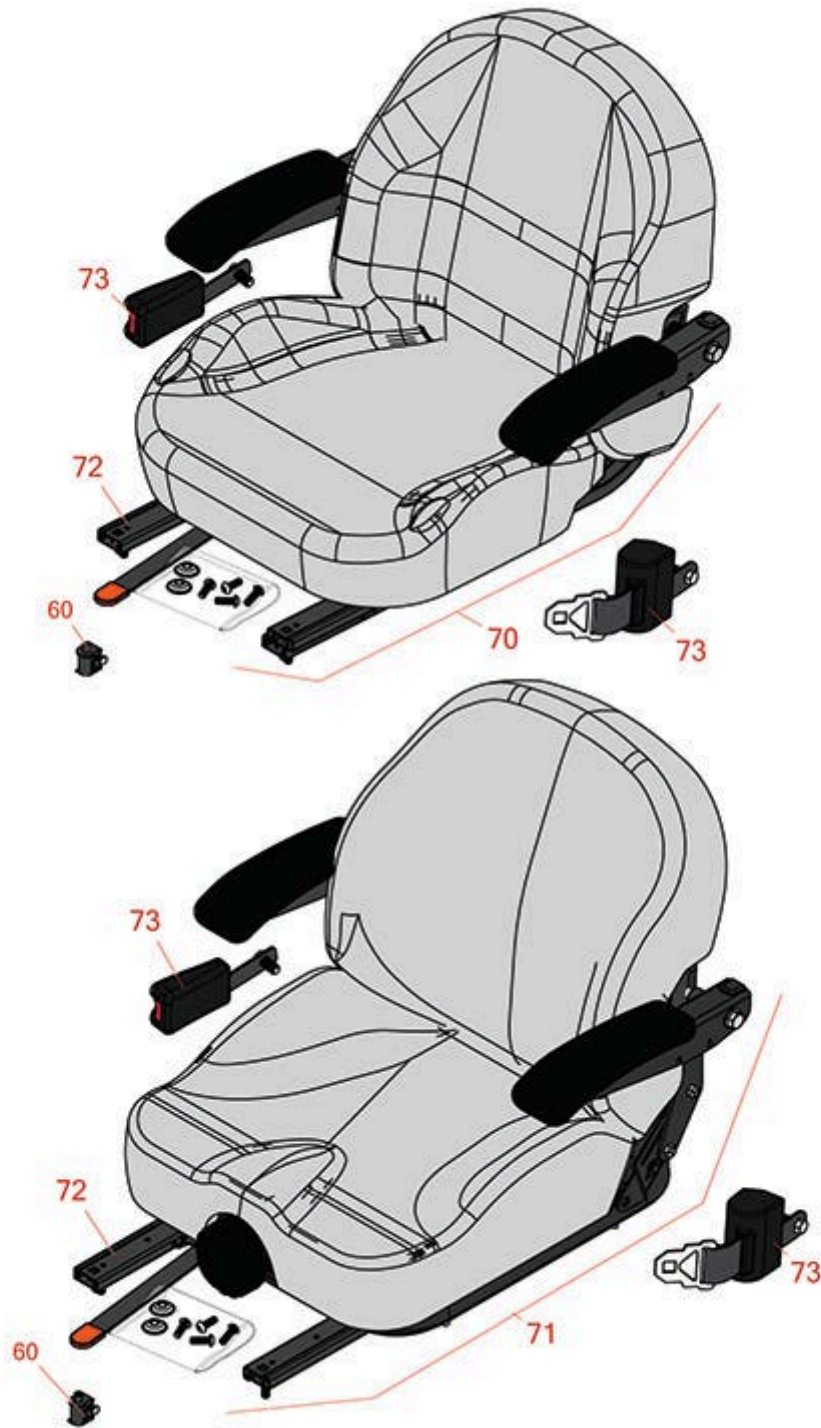

Replaces Toro Z Master Professional 7000 Parts

Zero Turn Mower with 60in Deck - Model 74267
Seat

All original equipment manufacturers names and part numbers are used for identification purposes only, and we are in no way implying that our products are original equipment parts. Prices subject to change without notice.

Replaces Toro Z Master Professional 7000 Parts

Zero Turn Mower with 60in Deck - Model 74267
Seat

Item No	R&R Part No.	OEM Part No.	Description	Qty Req	Order Quantity
60	R150229	82-2190	Switch - Operator Presence	1	
70	R750205	116-0035, 116-0038	Seat - Light Grey Deluxe w/Arms & Track Set	1	
71	R750210	121-7595, 125-3107, 127-3305, 130-0801	Seat - Light Grey Deluxe w/Arms w/Suspension	1	
<i>Tech Note: INCL SUSPENSION & TRACK SET:</i>					
72	R109-9801	109-9801	Seat Track Set	1	
73	R109-9805	109-9805	Seat Belt Kit	1	