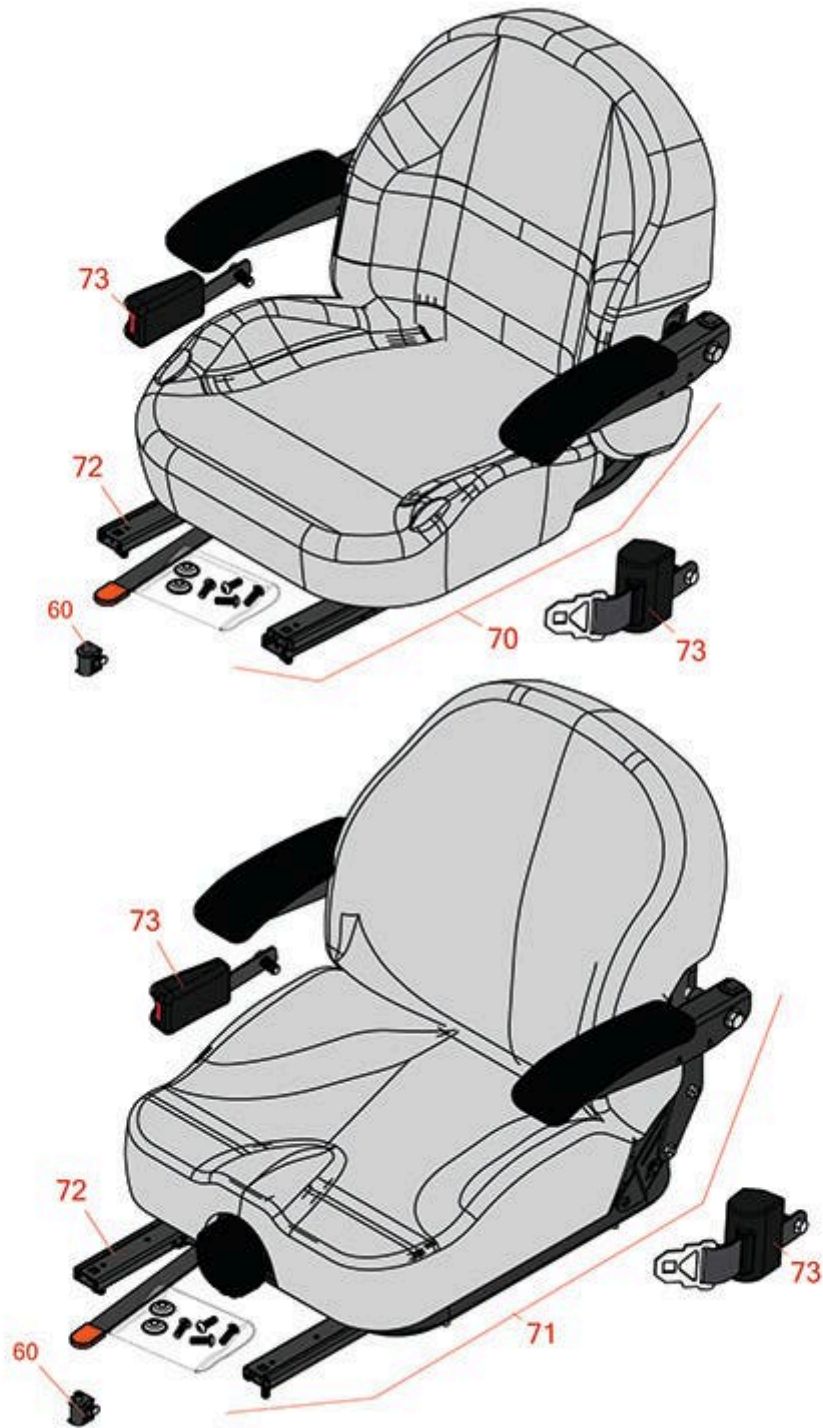

# Replaces Toro Z Master Professional 7000 Parts

Zero Turn Mower with 52in Deck - Model 74264TE  
Seat

All original equipment manufacturers names and part numbers are used for identification purposes only, and we are in no way implying that our products are original equipment parts. Prices subject to change without notice.

# Replaces Toro Z Master Professional 7000 Parts

Zero Turn Mower with 52in Deck - Model 74264TE  
Seat

Item No	R&R Part No.	OEM Part No.	Description	Qty Req	Order Quantity
60	<b>R150229</b>	82-2190	Switch - Operator Presence	1	
70	<b>R750205</b>	116-0035, 116-0038	Seat - Light Grey Deluxe w/Arms & Track Set	1	
71	<b>R750210</b>	121-7595, 125-3107, 127-3305, 130-0801	Seat - Light Grey Deluxe w/Arms w/Suspension	1	
<i>Tech Note: INCL SUSPENSION &amp; TRACK SET:</i>					
72	<b>R109-9801</b>	109-9801	Seat Track Set	1	
73	<b>R109-9805</b>	109-9805	Seat Belt Kit	1	