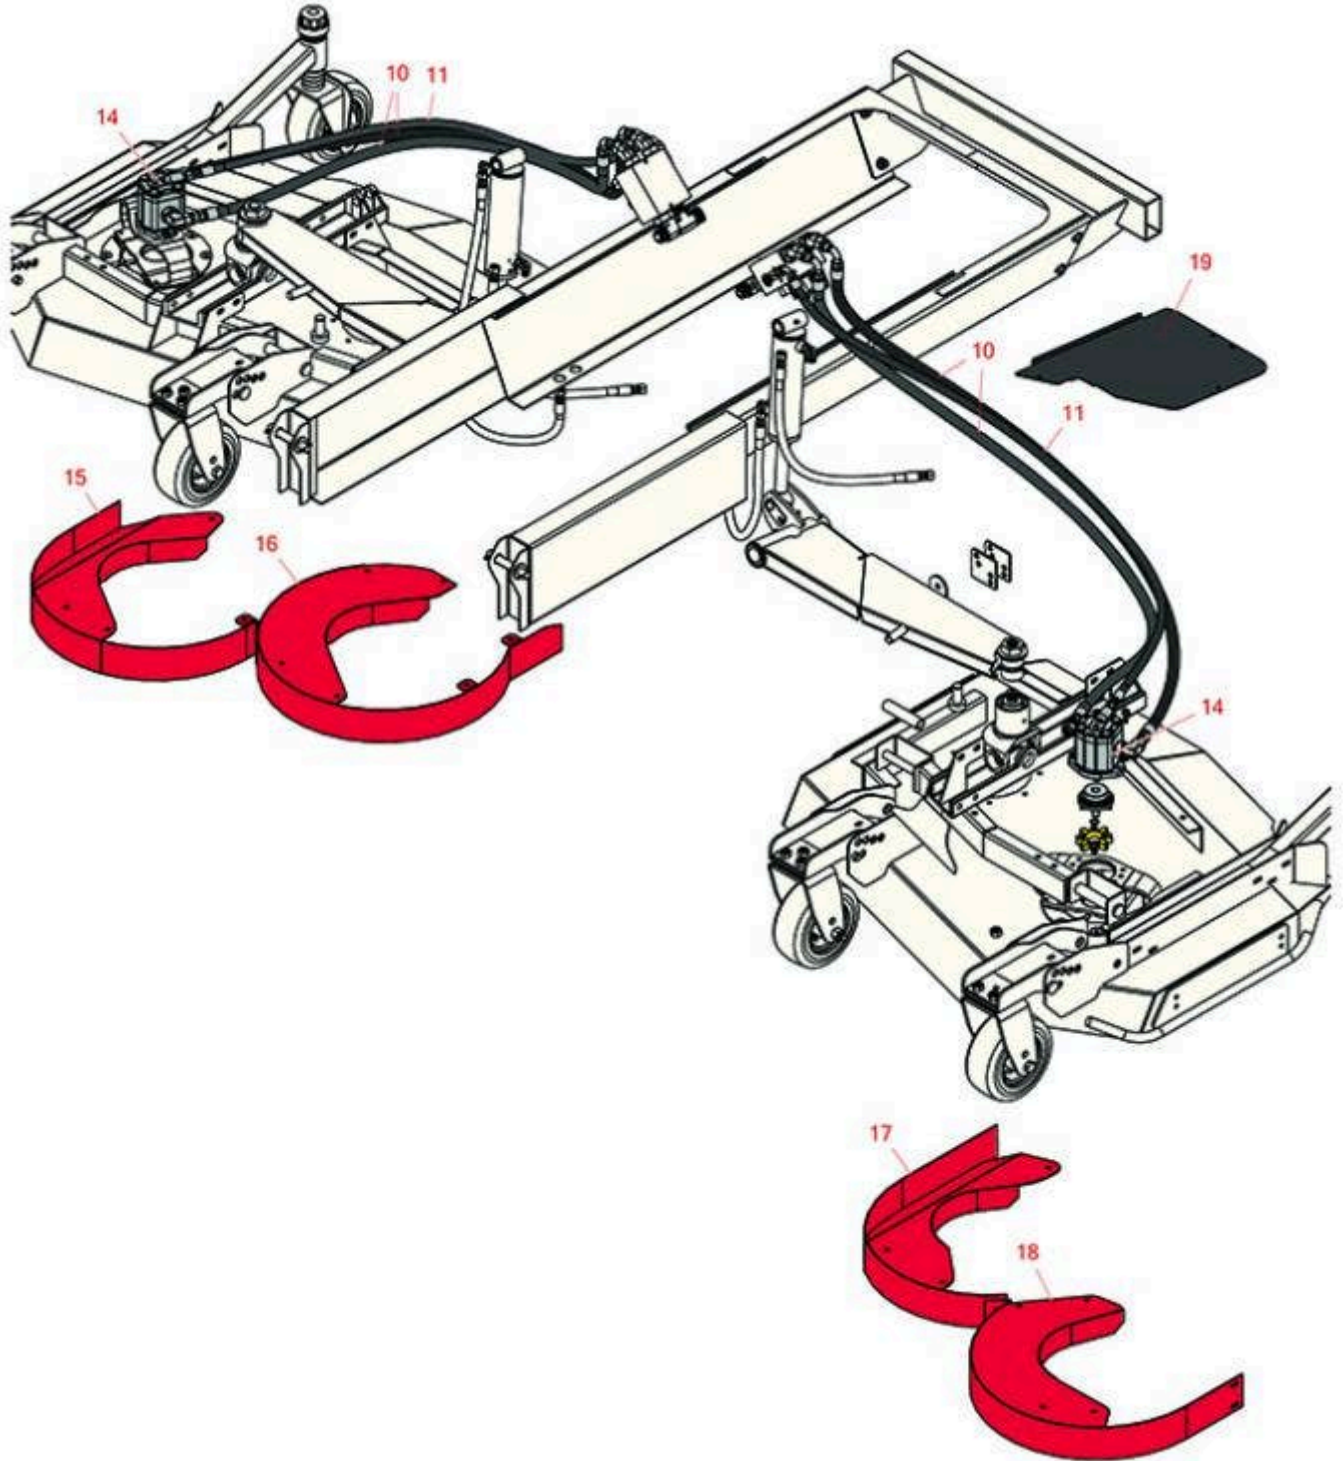

# Replaces Toro Groundsmaster 4010-D Parts

Rotary Mower - Model 30636

Right-Hand & Left-Hand Deck Hydraulics and Discharge  
Chambers

All original equipment manufacturers names and part numbers are used for identification purposes only, and we are in no way implying that our products are original equipment parts. Prices subject to change without notice.

# Replaces Toro Groundsmaster 4010-D Parts

Rotary Mower - Model 30636

Right-Hand & Left-Hand Deck Hydraulics and Discharge  
Chambers

Item No	R&R Part No.	OEM Part No.	Description	Qty Req	Order Quantity
10	<b>R120-8959</b>	120-8959	Hydraulic Hose Assy	4	
10	<b>R132-6116</b>	132-6116	Hydraulic Hose Assy	2	
11	<b>R104-2265</b>	104-2265	Hydraulic Hose Assy	2	
14	<b>R127-3694</b>	127-3694	Hydraulic Motor	2	
15	<b>R130-2680-01</b>	130-2680-01	Outer Chamber Assy	1	
<i>Tech Note: Ser# 316000500-403378763:</i>					
16	<b>R104-2204-01</b>	104-2204-01	Inner Chamber Assy	1	
<i>Tech Note: Ser# 315000001-316001500:</i>					
16	<b>R130-2681-01</b>	130-2681-01	Chamber - Inner	1	
<i>Tech Note: Ser# 316000500-402630001:</i>					
17	<b>R104-2205-01</b>	104-2205-01	Inner Chamber Assy	1	
<i>Tech Note: Ser# 315000001-316001500:</i>					
17	<b>R130-2683-01</b>	130-2683-01	Chamber - Inner	1	
<i>Tech Note: Ser# 316000500-402630001:</i>					
18	<b>R130-2682-01</b>	130-2682-01	Chamber - Outer	1	
<i>Tech Note: Ser# 316000500-402630001:</i>					
18	<b>R120-4132-01</b>	120-4132-01	Outer Chamber Assy	1	
<i>Tech Note: Ser# 315000001-316001500:</i>					
19	<b>R100-5668-03</b>	100-5668-03	Plate - RH Cover	1	