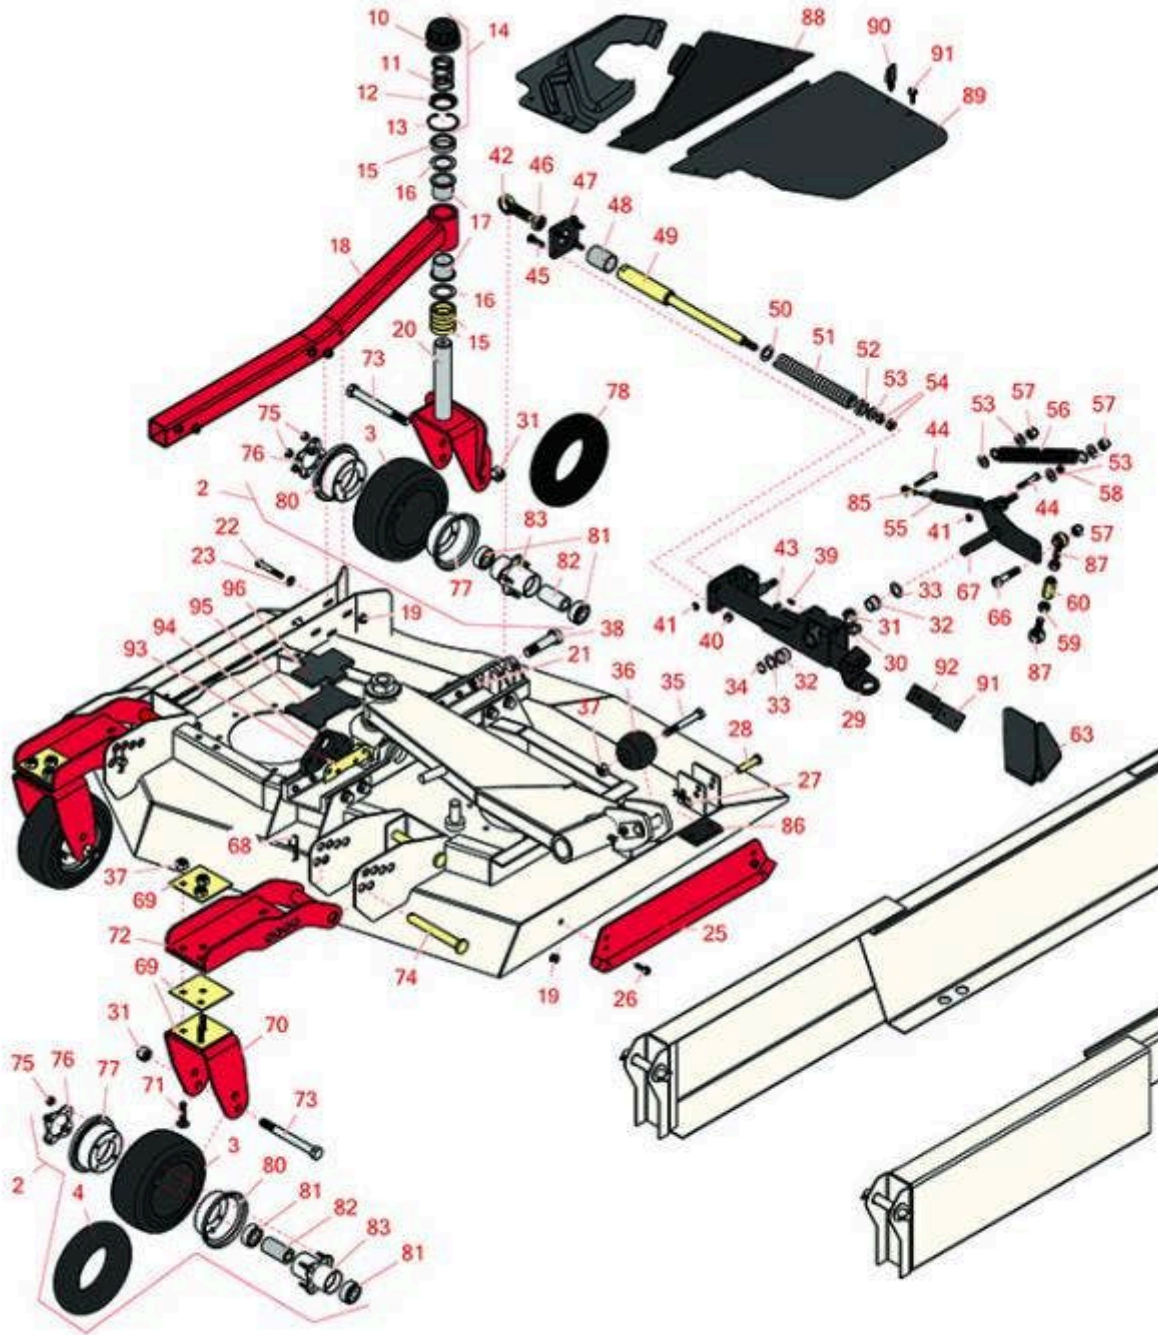

Replaces Toro Groundsmaster 4010-D

Parts

Rotary Mower - Model 30636

Right-Hand Deck Arms and Wheels

All original equipment manufacturers names and part numbers are used for identification purposes only, and we are in no way implying that our products are original equipment parts. Prices subject to change without notice.

Replaces Toro Groundsmaster 4010-D Parts

Rotary Mower - Model 30636
Right-Hand Deck Arms and Wheels

Item No	R&R Part No.	OEM Part No.	Description	Qty Req	Order Quantity
2	R137-5529	137-5529, 93-5974, 93-9574, `137-5529	Wheel Assy - Foam Filled 8x3.5-4SM	3	
2	R93-9938	86-0020, 93-9938	Wheel Assy - Castor - Pneu 8x3.50-4	3	
3	R150615	136-4424, 137-5924	Tire - Foam Filled 8-3.5 x 4 Sm 4 Ply	3	
3	R93-9939	93-9939, 98-2877	Tire - 8x3.50-4 (4 Ply) Sm Pneu	3	
4	R68-8950	68-8950	Tube - Castor Wheel 9x3.50-4 TR87	3	
10	R92-8861	92-5582, 92-8861	Cap - HOC	1	
11	R92-9726	92-9726	Spring - Compression	1	
12	R92-5583	92-5583	Washer- Cap	1	
13	R92-5581	92-5581	Ring - Retaining	1	
14	R92-9727	92-9727	Cap Assy - HOC	1	
15	R69-1510	69-1510	Spacer - 1/2 Caster Fork	5	
16	R69-6860	69-6860	Washer - 1/8 - Caster Wheel	2	
17	R69-6470	69-6470	Bushing - Flanged	2	
18	R132-6167	132-6167	Side Castor Arm Assy - Incl Bushings	2	
<i>Tech Note: Ser# 405226001-999999999:</i>					
18	R127-3740	127-3740	Side Castor Arm Assy - Incl Bushings	1	
<i>Tech Note: Ser# 315001501-315999999:</i>					