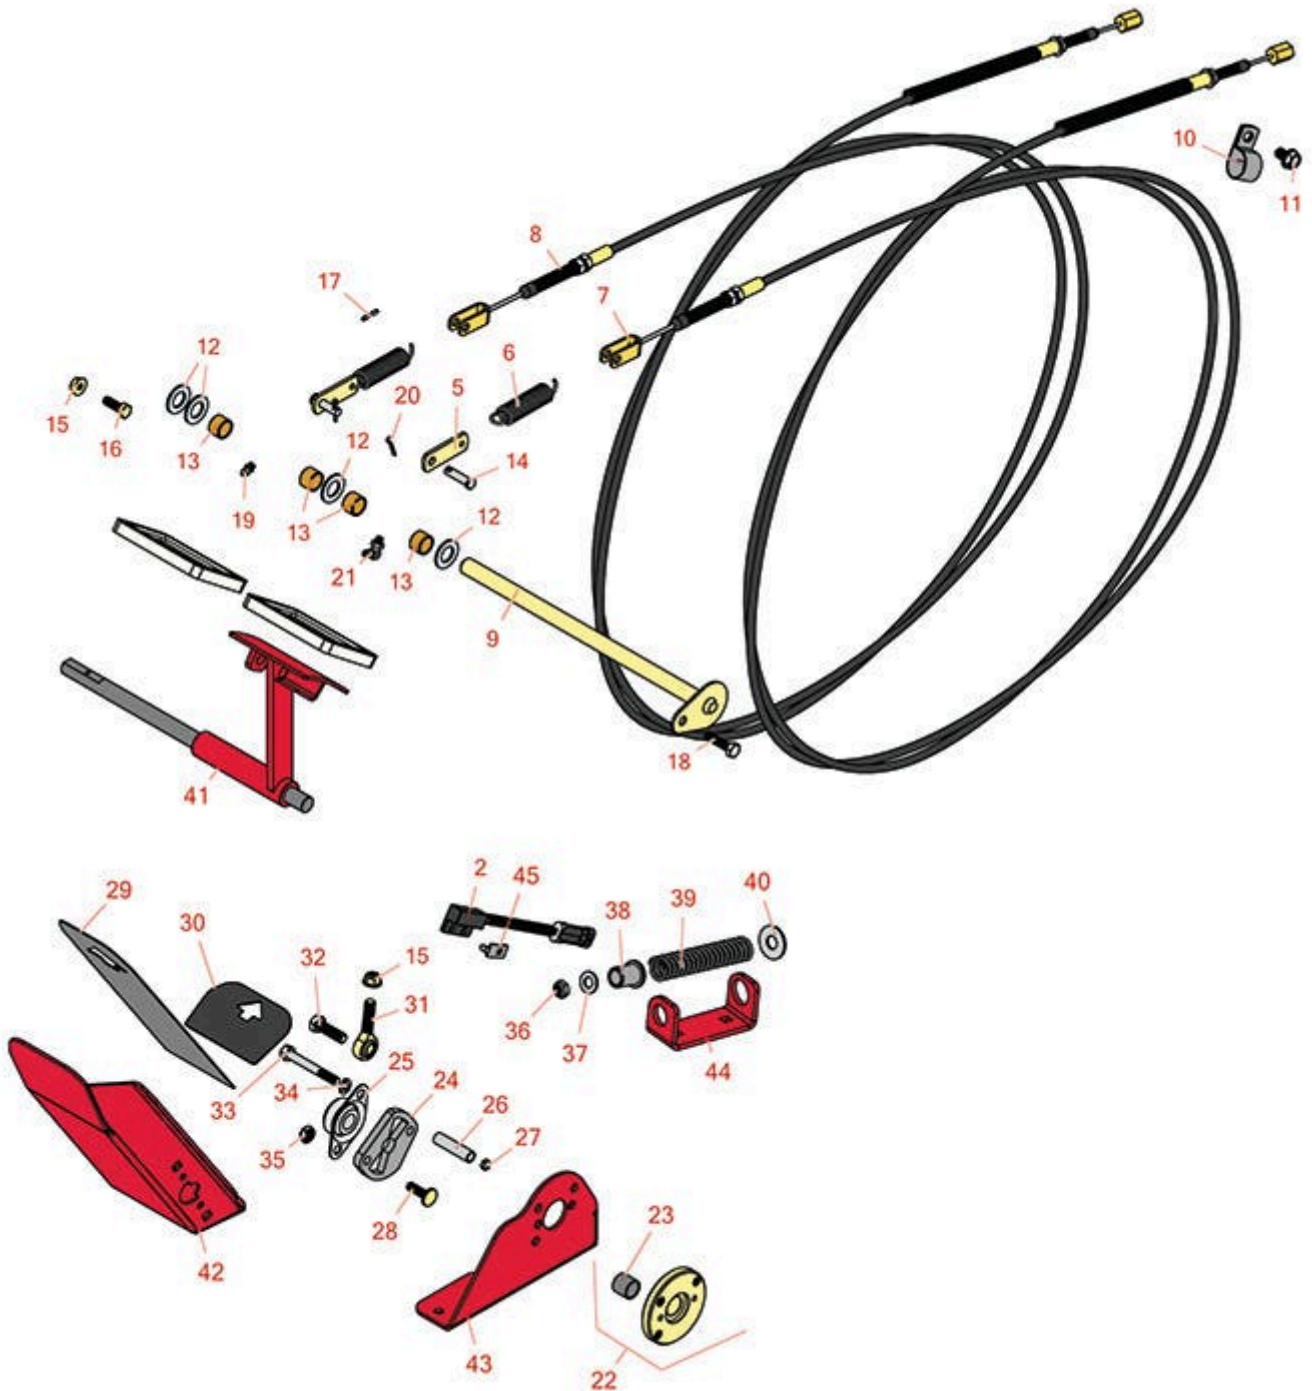

Replaces Toro Groundsmaster 4010-D

Parts

Rotary Mower - Model 30636

Brake Pedal And Linkage

All original equipment manufacturers names and part numbers are used for identification purposes only, and we are in no way implying that our products are original equipment parts. Prices subject to change without notice.

Replaces Toro Groundsmaster 4010-D Parts

Rotary Mower - Model 30636
Brake Pedal And Linkage

Item No	R&R Part No.	OEM Part No.	Description	Qty Req	Order Quantity
2	R100-1270	100-1270	Sensor - Proximity	1	
5	R100-5540	100-5540	Strap - Brake	2	
6	R93-5262	93-5262	Spring - Extension	2	
7	R120-8899	120-8899	Cable - Brake - LH	1	
8	R120-8898	120-8898	Cable - Brake - RH	1	
9	R120-4167	120-4167	Pin - Flag	1	
10	R2412-4	2412-4, Oct-70, Oct-80	Clamp - 3/4 in	2	
11	R32144-69	32144-69	Bolt - Hx HD	2	
12	R3256-69	3256-69	Washer - Flat	4	
13	R256-42	256-42	Bushing	4	
14	R283-61	283-61, 86-2140, N/A, R3296-12	Pin - Clevis 5/16 x 1-1/8	2	
15	R104-8300	104-8300, 104-8300 , 119-4041	Locknut - 5/16-18 Flanged Y/Zinc	4	
16	R322-4	322-4, 3290-115, 908018P	Bolt - Hex HD 5/16-18 x 7/8	2	
17	R32121-50	32121-50	Pin - Roll Spiral Lock 1/8 1147	1	
18	R400190	01-150-0720, 01-178-0510, 30-8680, 322-6, 513343	Bolt - Hex HD 5/16-18 x 1-1/4 GR5	1	