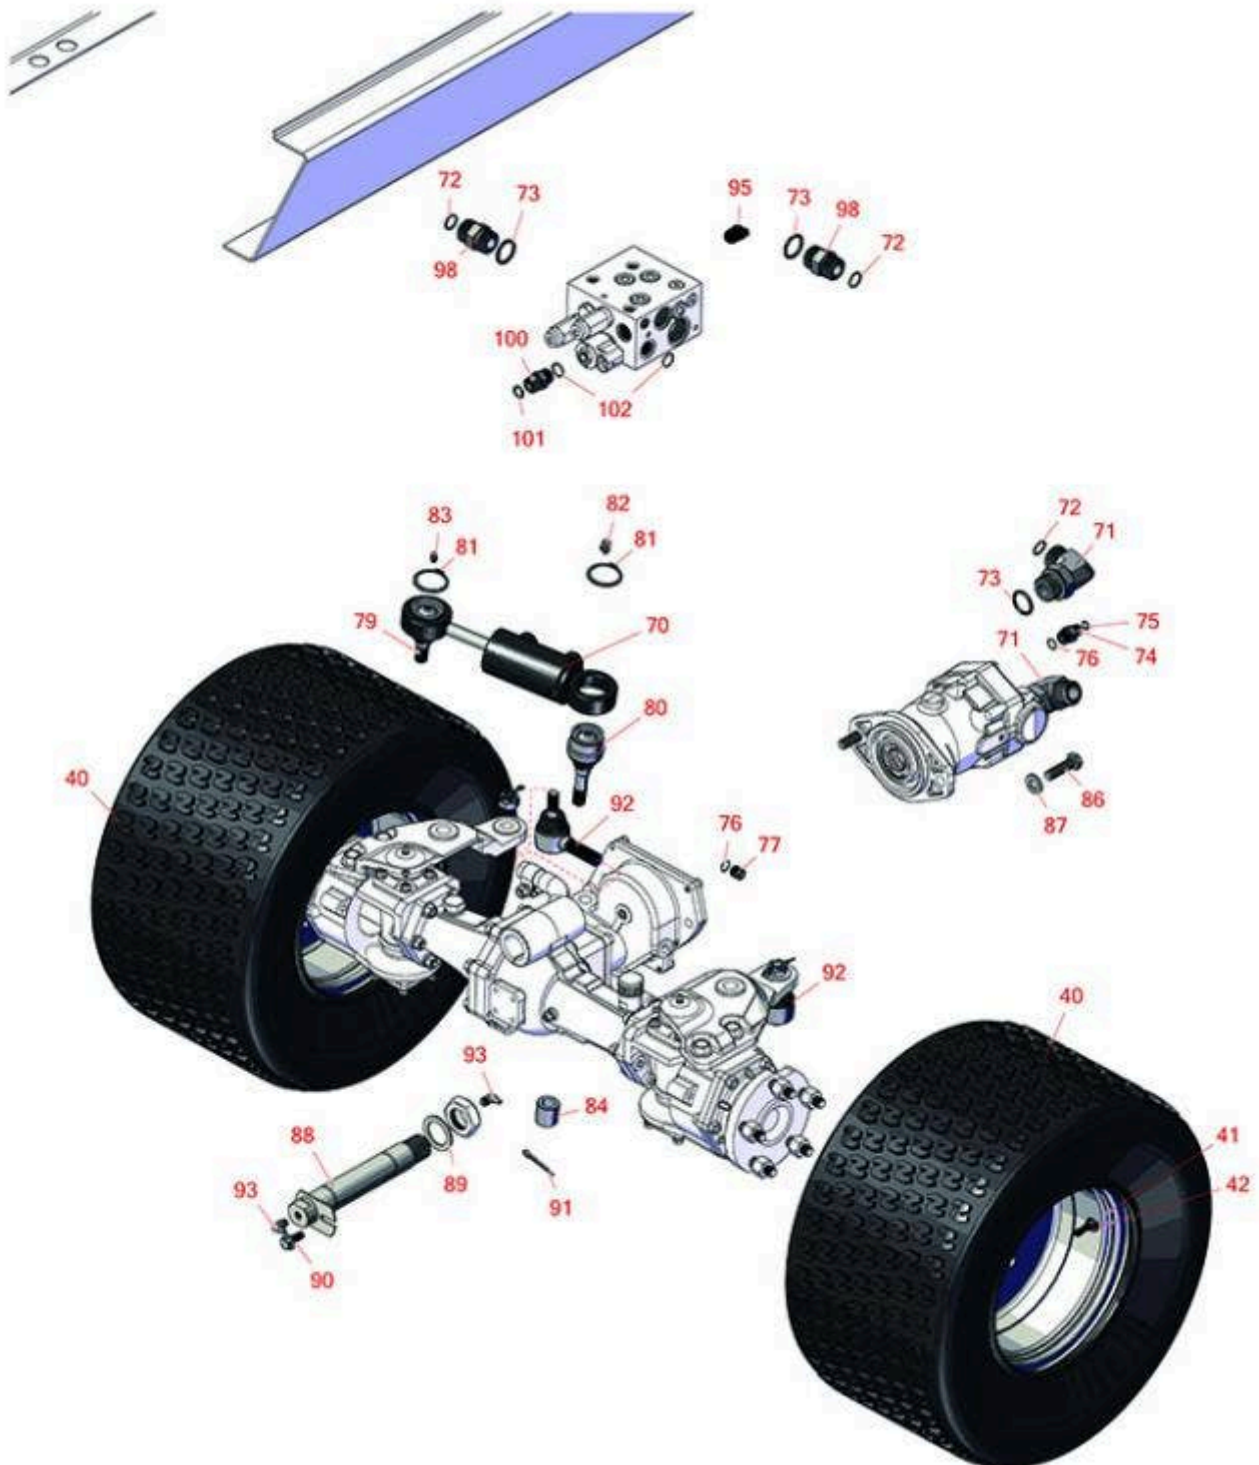

Replaces Toro Groundsmaster 4010-D

Parts

Rotary Mower - Model 30635
Rear Wheels

All original equipment manufacturers names and part numbers are used for identification purposes only, and we are in no way implying that our products are original equipment parts. Prices subject to change without notice.

Replaces Toro Groundsmaster 4010-D

Parts

Rotary Mower - Model 30635
Rear Wheels

Item No	R&R Part No.	OEM Part No.	Description	Qty Req	Order Quantity
Tires					
40	RTK1010-6TF-I	120-8910	Tire - 20x10.00-10 (6 Ply) Kenda Super Turf	2	
41	R100-2582	100-2582, 217-120, 217-125	Rim - Rear Tire 10 x 7	2	
42	R232-27	232-27, 232-31	Stem - Valve w/ Cap	2	
Other Parts Available					
70	R121-1535	121-1535	Steering Cylinder Assy - Includes Ball Joints	1	
70	R121-1534	121-1534	Steering Cylinder	1	
71	R340-142	340-142, 95-1692	Hydraulic Fitting - 90 Deg	2	
72	R237-58	237-58	O-Ring	6	
73	R237-81	237-81, 237.81, 327-81	O-Ring	4	
74	R340-2	340-2, 60-1920	Hydraulic Fitting - Striaight	1	
75	R237-22	107-8844, 237-22, 237-78	O-Ring	6	
76	R237-42	237-42, 31-4160	O-Ring	2	
77	R353-989	353-989	Plug - Hex - Hollow	1	
79	R106-6774	106-6774, 92-5838, 92-5838-01	Ball Joint	1	
80	R100-3795	100-3795	Ball Joint	1	