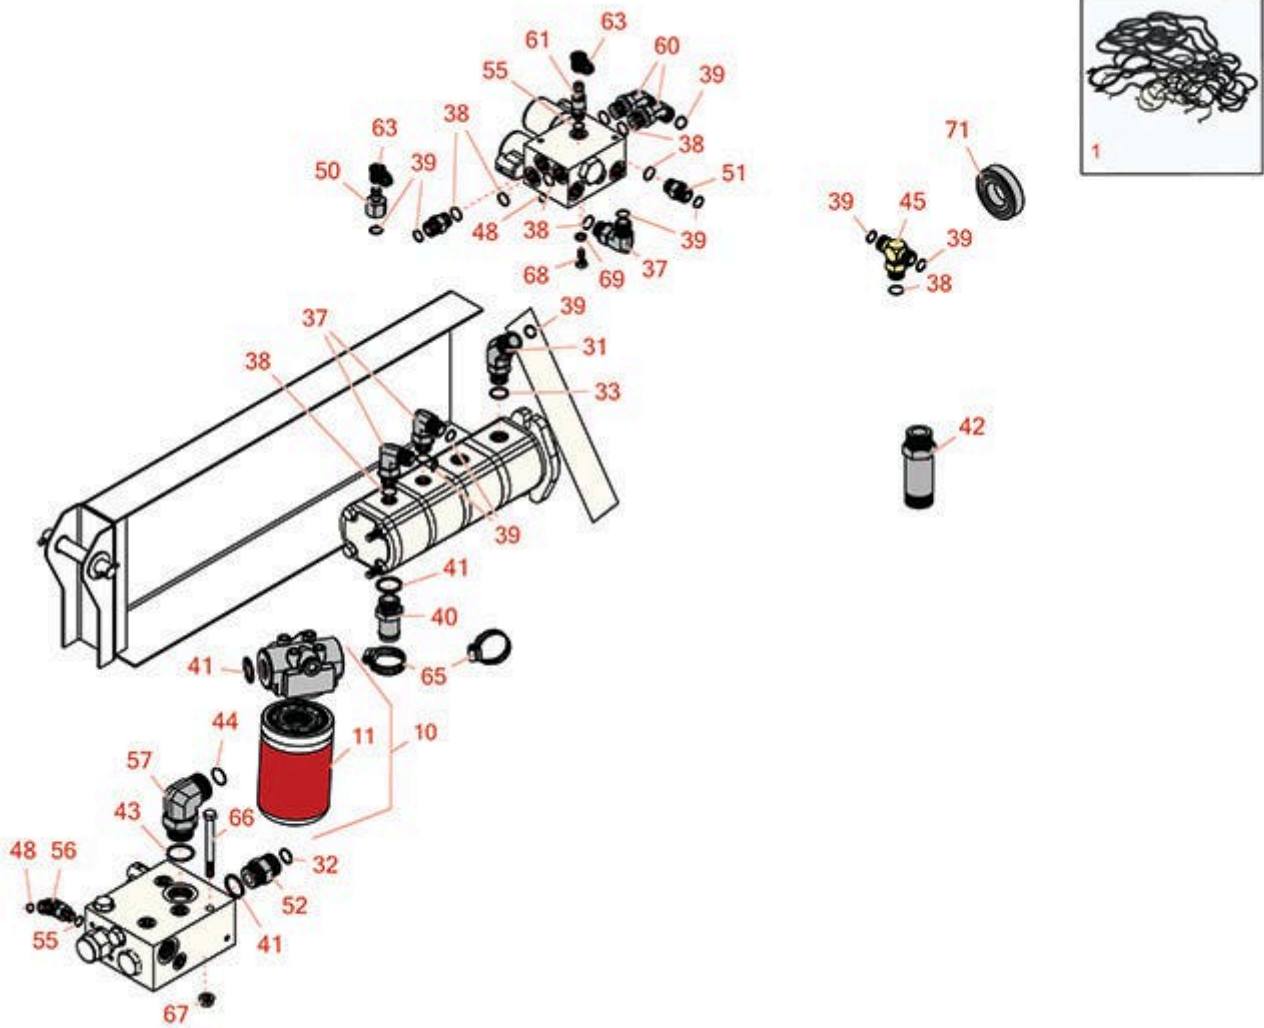

Replaces Toro Groundsmaster 4010-D Parts

Rotary Mower - Model 30635
Pump Installation and Filter

All original equipment manufacturers names and part numbers are used for identification purposes only, and we are in no way implying that our products are original equipment parts. Prices subject to change without notice.

Replaces Toro Groundsmaster 4010-D Parts

Rotary Mower - Model 30635
Pump Installation and Filter

Item No	R&R Part No.	OEM Part No.	Description	Qty Req	Order Quantity
1	R115-3776	115-3776	Seal Kit - 4 Stage Pump	1	
Filters					
10	R93-2242	93-2242	Oil Filter & Head Assy - Hyd	1	
11	R75-1310	13170210, 75-1310	Baldwin Hyd Oil Filter	1	
Other Parts Available					
31	R115-3768	115-3768	Hydraulic Fitting - 45 Deg	1	
32	R237-58	237-58	O-Ring	2	
33	R237-80	237-80, 327-80	O-Ring	1	
37	R340-98	340-98	Hydraulic Fitting	3	
38	R237-79	237-79	O-Ring	12	
39	R237-30	23-6320, 237-30	O-Ring - Seal	18	
40	R99-3017	99-3017	Fitting	1	
41	R237-81	237-81, 237.81, 327-81	O-Ring	4	
42	R100-5565	100-5565	Hydraulic Fitting	2	
43	R237-146	237-146, 340-146	O-Ring	3	
44	R340-65	340-65	O-Ring	3	
45	R340-157	340-157	Hydraulic Fitting - Tee	1	