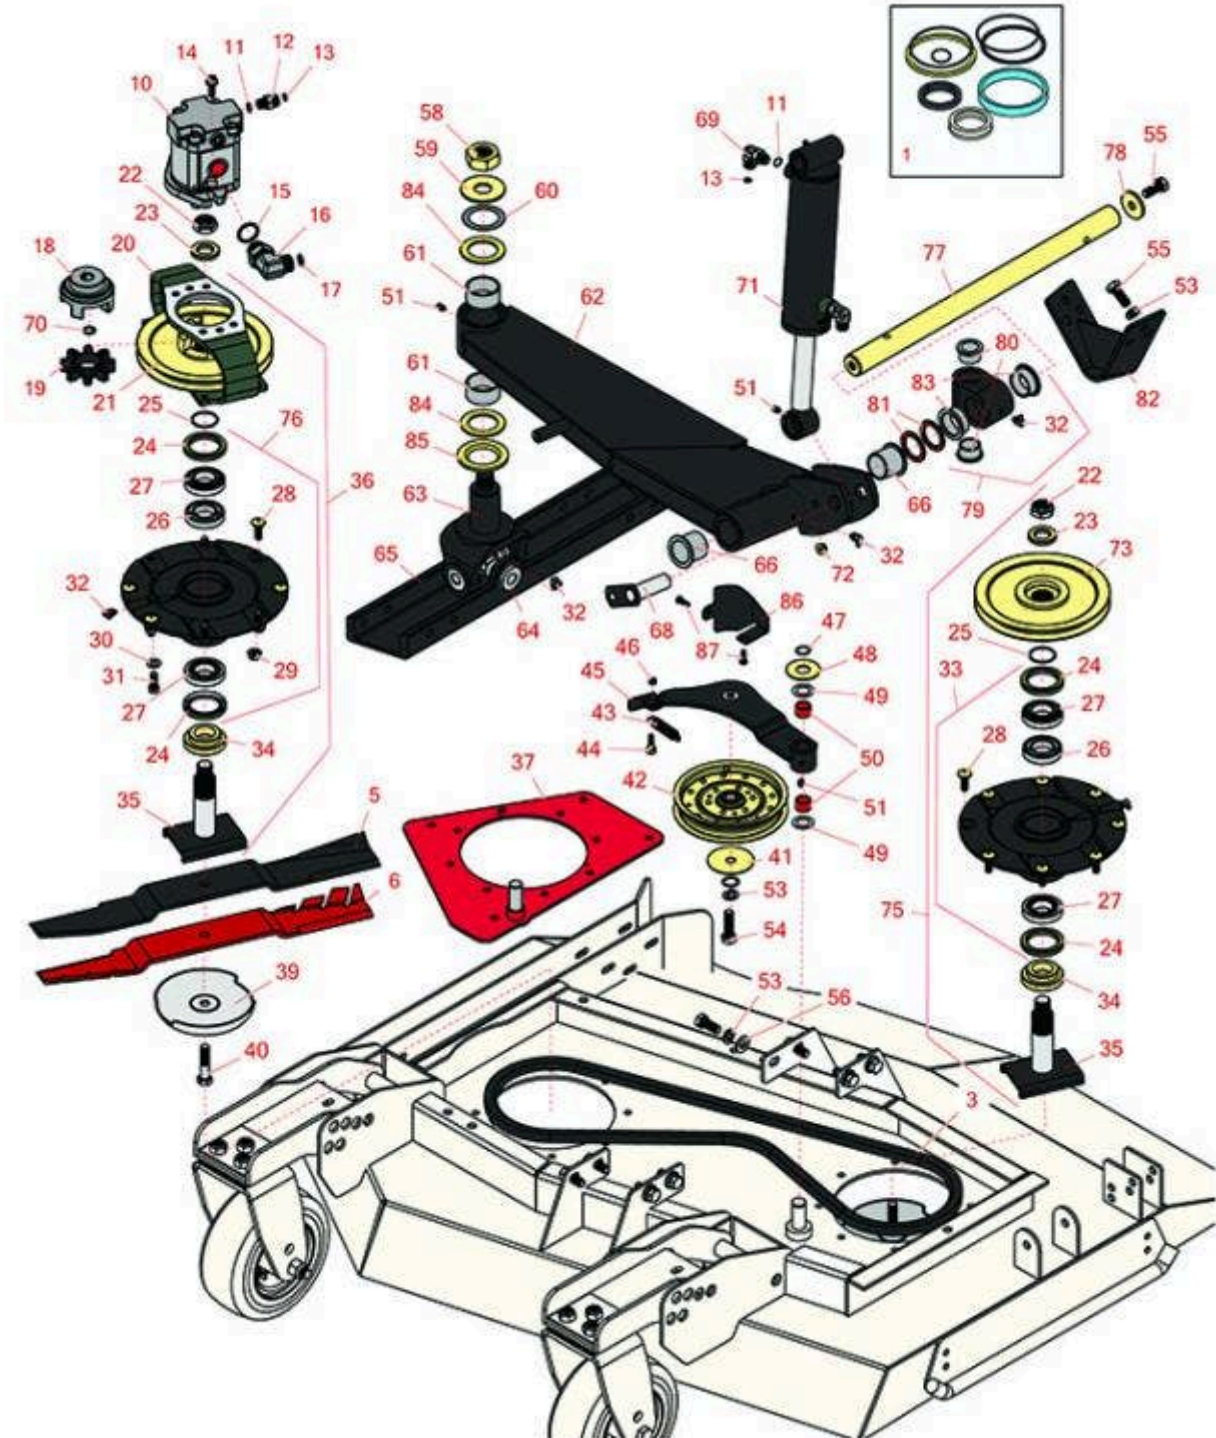

Replaces Toro Groundsmaster 4010-D

Parts

Rotary Mower - Model 30635

Right-Hand Deck Lift Arms and Spindle

All original equipment manufacturers names and part numbers are used for identification purposes only, and we are in no way implying that our products are original equipment parts. Prices subject to change without notice.

Replaces Toro Groundsmaster 4010-D Parts

Rotary Mower - Model 30635
Right-Hand Deck Lift Arms and Spindle

Item No	R&R Part No.	OEM Part No.	Description	Qty Req	Order Quantity
Overhaul Kit					
1	R107-0249	107-0249	Seal Kit - Fits R107-4303 Cyl	1	
3	R55-7660	108-8076	Belt - V Rotary Deck	1	
Rotary Blades Available					
5	R92-5608	92-5608, 92-5608-03	Mower Blade - 21.75 in	2	
6	R92-5608M	104-1303, 107-0214-03	Mower Blade - Mulcher 21.75	1	
Other Parts Available					
10	R127-3694	127-3694	Hydraulic Motor	1	
<i>Tech Note: 314000001-314999999 and Newer:</i>					
10	R99-5489	99-5489	Hydraulic Motor	1	
<i>Tech Note: 313000001-313999999:</i>					
11	R237-42	237-42, 31-4160	O-Ring	1	
12	R340-2	340-2, 60-1920	Hydraulic Fitting - Striaight	1	
13	R237-22	107-8844, 237-22, 237-78	O-Ring	3	
14	R3234-42	3234-42	Bolt - 3/8-16 x 1 Hx HD Fl	2	
15	R237-81	237-81, 237.81, 327-81	O-Ring	2	
16	R340-139	340-139	Hydraulic Fitting - 90 Deg	2	
17	R237-65	237-65, 237.65	O-Ring	2	