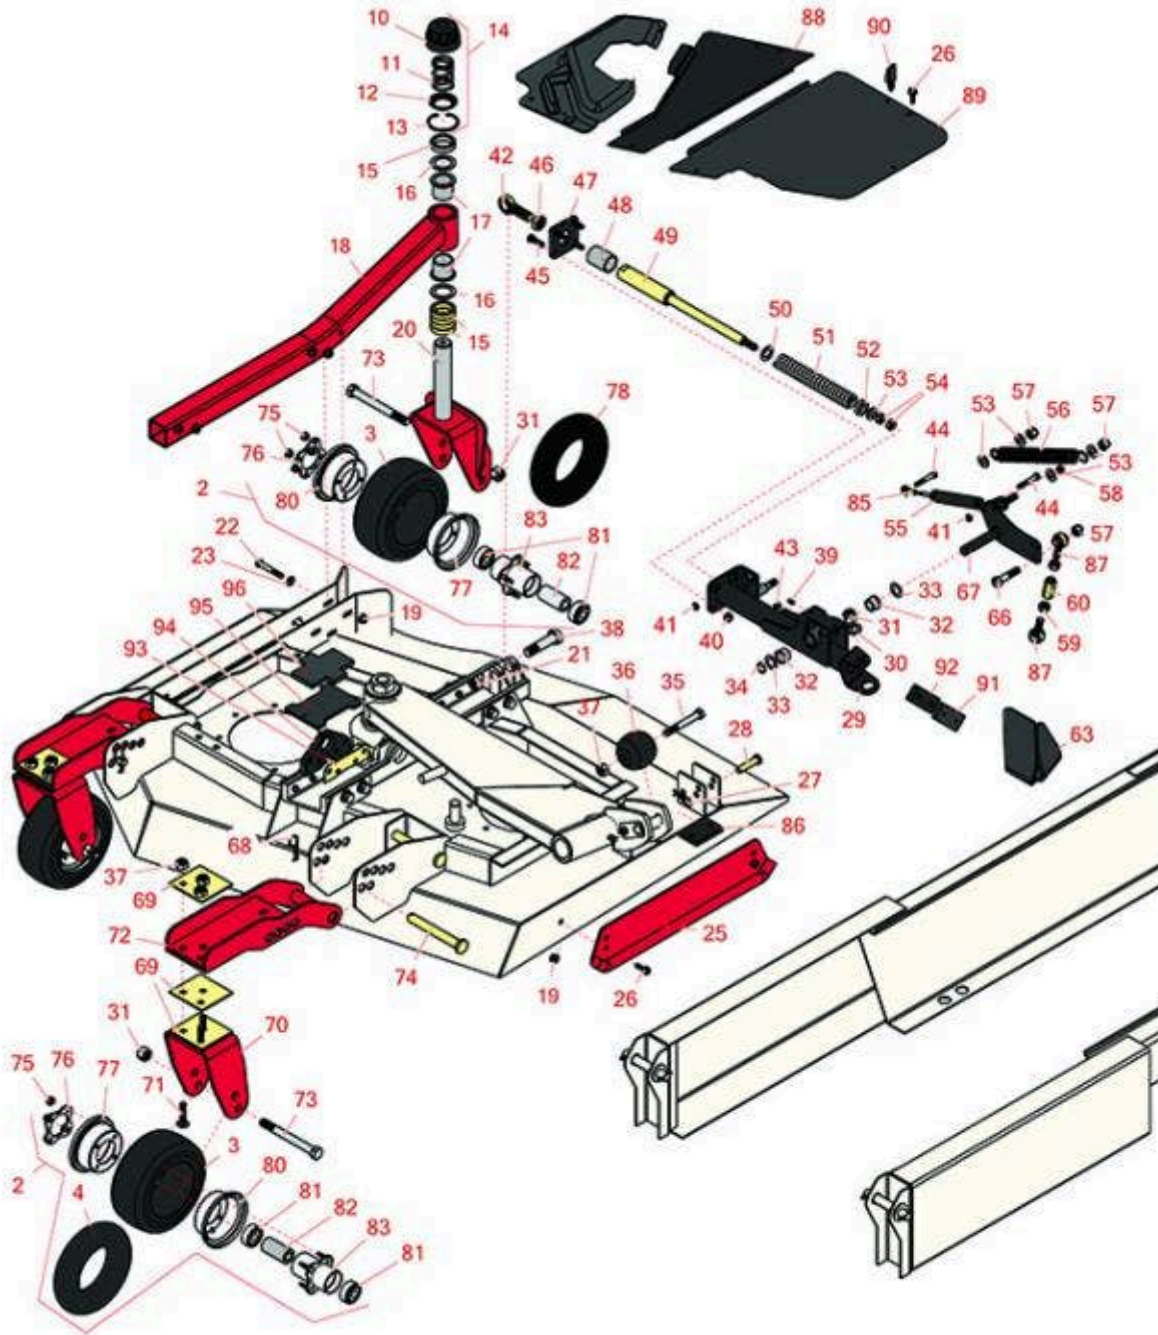

Replaces Toro Groundsmaster 4010-D Parts

Rotary Mower - Model 30635
Right-Hand Deck Arms and Wheels

All original equipment manufacturers names and part numbers are used for identification purposes only, and we are in no way implying that our products are original equipment parts. Prices subject to change without notice.

Replaces Toro Groundsmaster 4010-D Parts

Rotary Mower - Model 30635
Right-Hand Deck Arms and Wheels

Item No	R&R Part No.	OEM Part No.	Description	Qty Req	Order Quantity
2	R137-5529	137-5529, 93-5974, 93-9574, `137-5529	Wheel Assy - Foam Filled 8x3.5-4SM	3	
2	R93-9938	86-0020, 93-9938	Wheel Assy - Castor - Pneu 8x3.50-4	3	
3	R150615	136-4424, 137-5924	Tire - Foam Filled 8-3.5 x 4 Sm 4 Ply	3	
3	R93-9939	93-9939, 98-2877	Tire - 8x3.50-4 (4 Ply) Sm Pneu	3	
4	R68-8950	68-8950	Tube - Castor Wheel 9x3.50-4 TR87	3	
10	R92-8861	92-5582, 92-8861	Cap - HOC	1	
11	R92-9726	92-9726	Spring - Compression	1	
12	R92-5583	92-5583	Washer- Cap	1	
13	R92-5581	92-5581	Ring - Retaining	1	
14	R92-9727	92-9727	Cap Assy - HOC	1	
15	R69-1510	69-1510	Spacer - 1/2 Caster Fork	5	
16	R69-6860	69-6860	Washer - 1/8 - Caster Wheel	2	
17	R69-6470	69-6470	Bushing - Flanged	2	
18	R132-6167	132-6167	Side Castor Arm Assy - Incl Bushings	1	
<i>Tech Note: Ser# 405226001-999999999:</i>					
18	R127-3740	127-3740	Side Castor Arm Assy - Incl Bushings	1	
<i>Tech Note: Ser# 315001501-315999999:</i>					