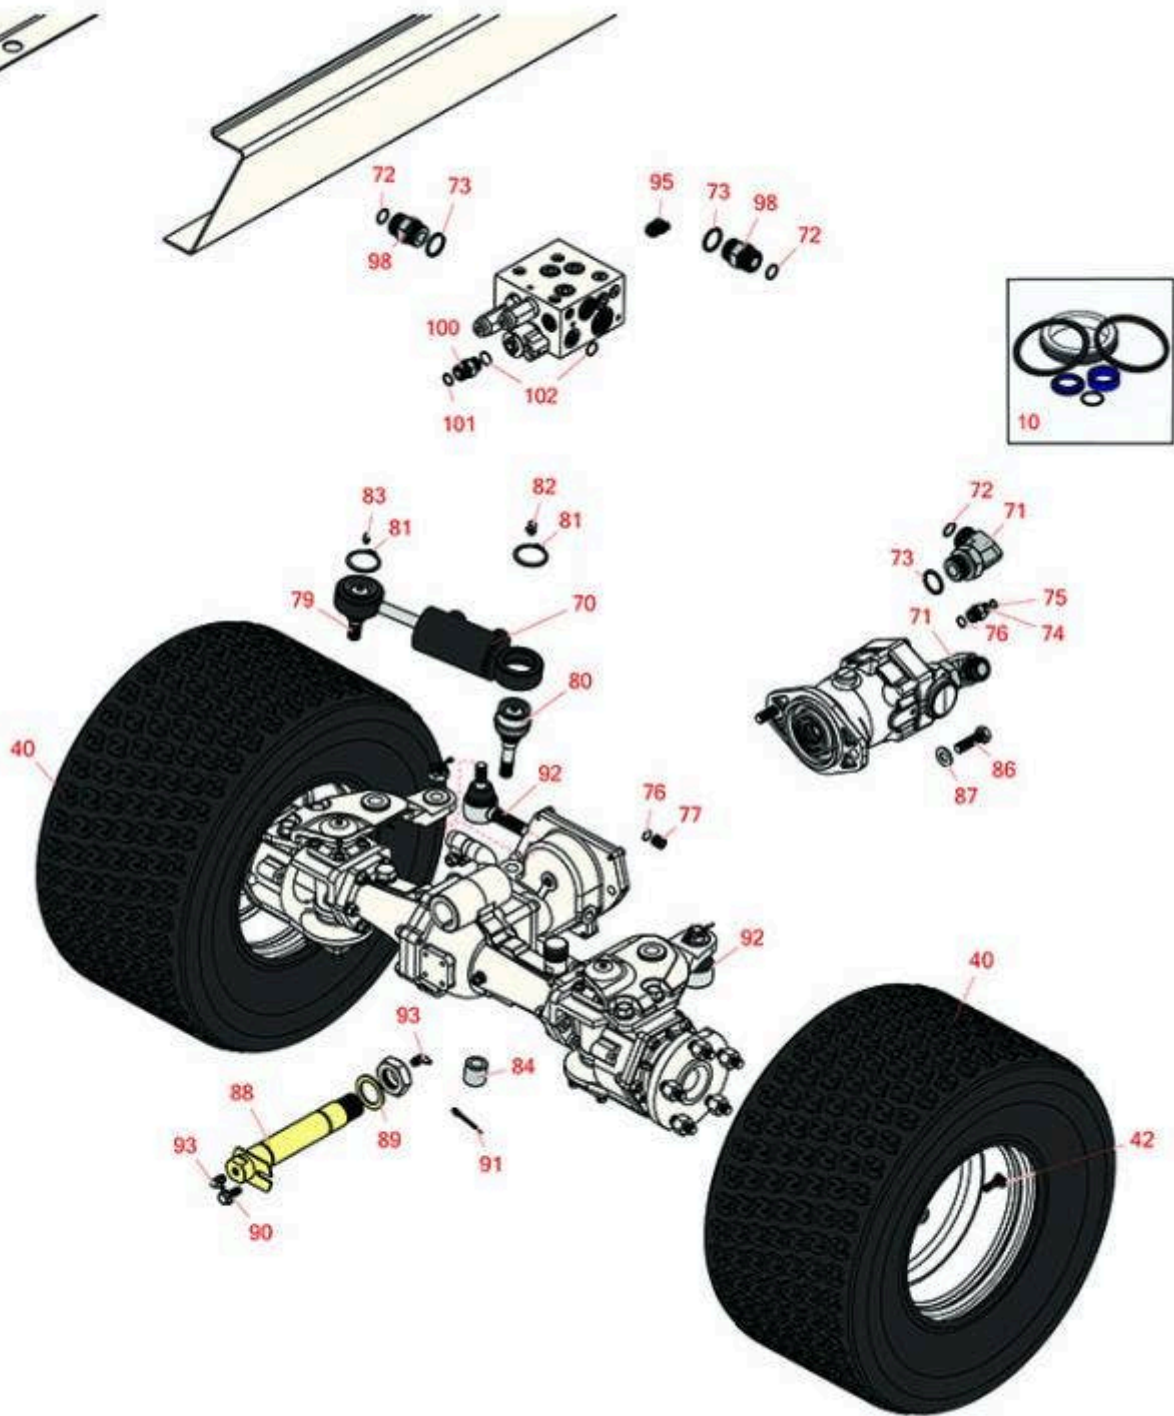

Replaces Toro Groundsmaster 4010-D

Parts

Rotary Mower - Model 30607

Rear Wheels

All original equipment manufacturers names and part numbers are used for identification purposes only, and we are in no way implying that our products are original equipment parts. Prices subject to change without notice.

Replaces Toro Groundsmaster 4010-D Parts

Rotary Mower - Model 30607
Rear Wheels

Item No	R&R Part No.	OEM Part No.	Description	Qty Req	Order Quantity
Overhaul Kits					
10	R125-4302	125-4302	Seal Kit - Cylinder Fits R121-1534 & R121-1535	1	
Tires					
40	RTK1010-6TF-I	120-8910	Tire - 20x10.00-10 (6 Ply) Kenda Super Turf	2	
42	R232-27	232-27, 232-31	Stem - Valve w/ Cap	2	
Other Parts Available					
70	R121-1535	121-1535	Steering Cylinder Assy - Includes Ball Joints	1	
70	R121-1534	121-1534	Steering Cylinder	1	
71	R340-142	340-142, 95-1692	Hydraulic Fitting - 90 Deg	2	
72	R237-58	237-58	O-Ring	6	
73	R237-81	237-81, 237.81, 327-81	O-Ring	4	
74	R340-2	340-2, 60-1920	Hydraulic Fitting - Striaight	1	
75	R237-22	107-8844, 237-22, 237-78	O-Ring	6	
76	R237-42	237-42, 31-4160	O-Ring	2	
77	R353-989	353-989	Plug - Hex - Hollow	1	
79	R106-6774	106-6774, 92-5838, 92-5838-01	Ball Joint	1	
80	R100-3795	100-3795	Ball Joint	1	