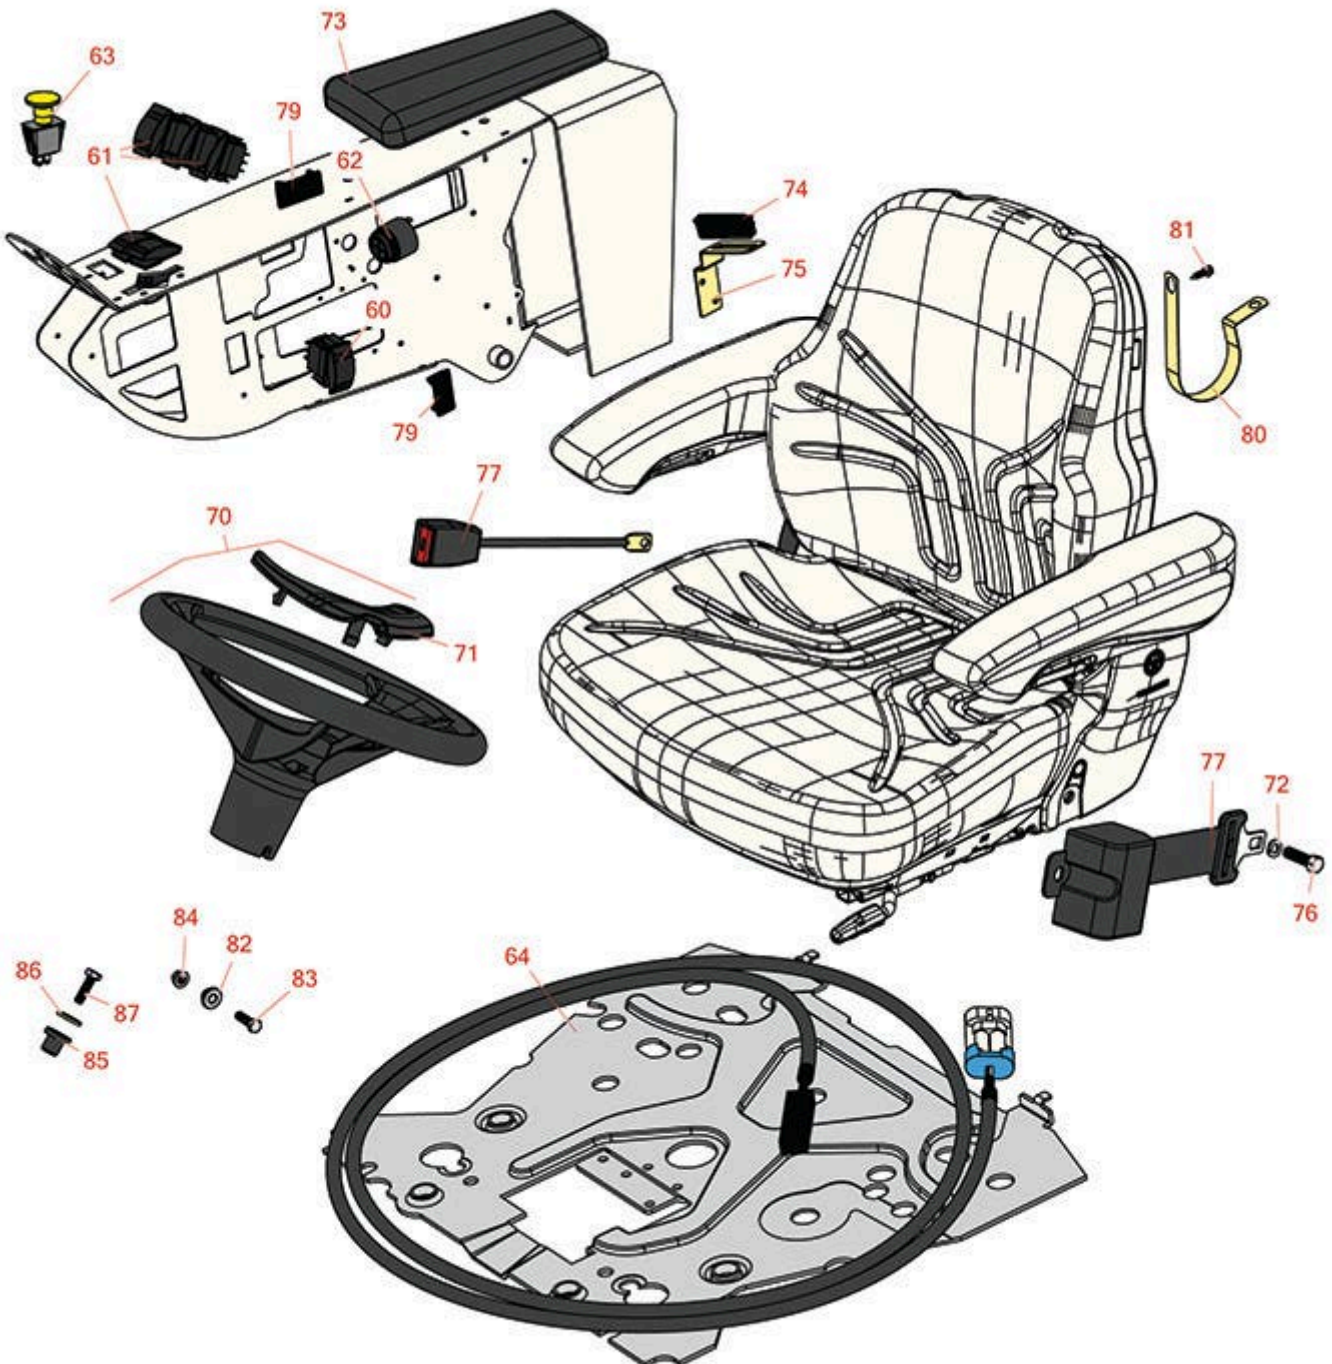

Replaces Toro Groundsmaster 4010-D

Parts

Rotary Mower - Model 30607
Seat and Controls

All original equipment manufacturers names and part numbers are used for identification purposes only, and we are in no way implying that our products are original equipment parts. Prices subject to change without notice.

Replaces Toro Groundsmaster 4010-D Parts

Rotary Mower - Model 30607
Seat and Controls

Item No	R&R Part No.	OEM Part No.	Description	Qty Req	Order Quantity
Gauges & Controls					
60	R95-8999	95-8999	Switch - Headlight	1	
61	R100-1535	100-1535, 100-8492	Switch	3	
62	R80-9330	80-9330	Alarm - Audio	1	
63	R93-9999	93-9999	Switch - Pto	1	
64	RTCA18463	108-8024	Seat Switch	1	
Other Parts Available					
70	R98-1471	93-5212, 94-3500, 98-1471	Steering Wheel Assy - 14 in Incl Cap	1	
71	R98-1468	98-1468	Cap - 14" Steering Wheel	1	
72	R3253-6	01-166-0710, 23-12-GD, 3253-6, 59-7590	Washer - Lock 7/16 Zinc	1	
73	R108-7602	108-7602	Arm Rest	1	
74	R58-4250	58-4250, 99-3497	Catch - Magnetic	1	
75	R104-7545	104-7545	Bracket - Latch	1	
76	R3212-4	3212-3, 3212-4	Bolt - Hex HD 7/16-20 x 1 GR5	2	
77	R150848	100-4928, 110-0413, 110-9720, 95-8910	Belt-Seat	1	
79	R99-7420	100-8493, 99-7420	Plug-Hole	2	

Replaces Toro Groundsmaster 4010-D Parts

*Rotary Mower - Model 30607
Seat and Controls*

Item No	R&R Part No.	OEM Part No.	Description	Qty Req	Order Quantity
80	R2412-133	01-651-0160, 2412-133	Clamp	2	
81	R32104-116	32104-116	Screw - 12 x 1/2 Sheet Metal HswH	2	
82	R93-5988	93-5204, 93-5988	Hub - Pivot	3	
83	R400264	01-150-0180, 01-178-0610, 20-48-AD, 20-48-AGD, 32-9160, 3224-3, 323-29, 323-7, 400264, 908035P	Bolt - Hex HD 3/8-16 x 1-1/4	3	
84	R104-8301	104-8301, 104-9301, 109-6658, 133-7570	Locknut - 3/8-16 Nylon Flanged	3	
85	R63-9750	63-9750, 64-9750	Mount - Rubber	4	
86	R63-8410	53-6380, 63-4810, 63-8410	Washer - Isolator Bushing	4	
87	R33115-035	33115-035	Bolt - Hx HD	4	