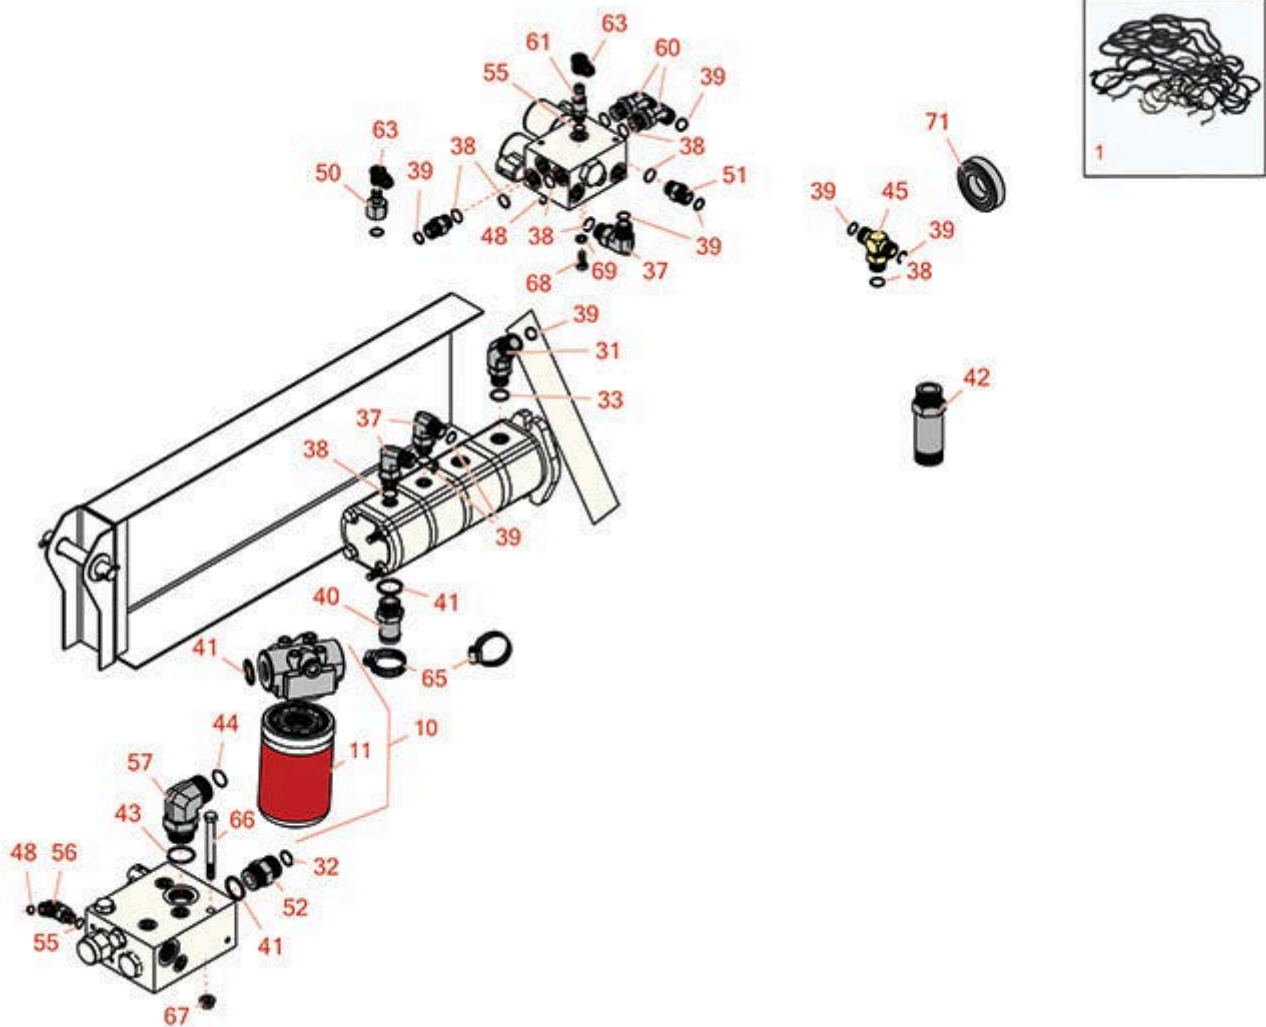

Replaces Toro Groundsmaster 4010-D

Parts

Rotary Mower - Model 30607

Pump Installation and Filter

All original equipment manufacturers names and part numbers are used for identification purposes only, and we are in no way implying that our products are original equipment parts. Prices subject to change without notice.

Replaces Toro Groundsmaster 4010-D Parts

Rotary Mower - Model 30607
Pump Installation and Filter

Item No	R&R Part No.	OEM Part No.	Description	Qty Req	Order Quantity
Overhaul Kits					
1	R115-3776	115-3776	Seal Kit - 4 Stage Pump	1	
Filters					
10	R93-2242	93-2242	Oil Filter & Head Assy - Hyd	1	
11	R75-1310	13170210, 75-1310	Baldwin Hyd Oil Filter	1	
Other Parts Available					
31	R115-3768	115-3768	Hydraulic Fitting - 45 Deg	1	
32	R237-58	237-58	O-Ring	2	
33	R237-80	237-80, 327-80	O-Ring	1	
37	R340-98	340-98	Hydraulic Fitting	3	
38	R237-79	237-79	O-Ring	12	
39	R237-30	23-6320, 237-30	O-Ring - Seal	18	
40	R99-3017	99-3017	Fitting	1	
41	R237-81	237-81, 237.81, 327-81	O-Ring	4	
42	R100-5565	100-5565	Hydraulic Fitting	2	
43	R237-146	237-146, 340-146	O-Ring	3	
44	R340-65	340-65	O-Ring	3	
45	R340-157	340-157	Hydraulic Fitting - Tee	1	