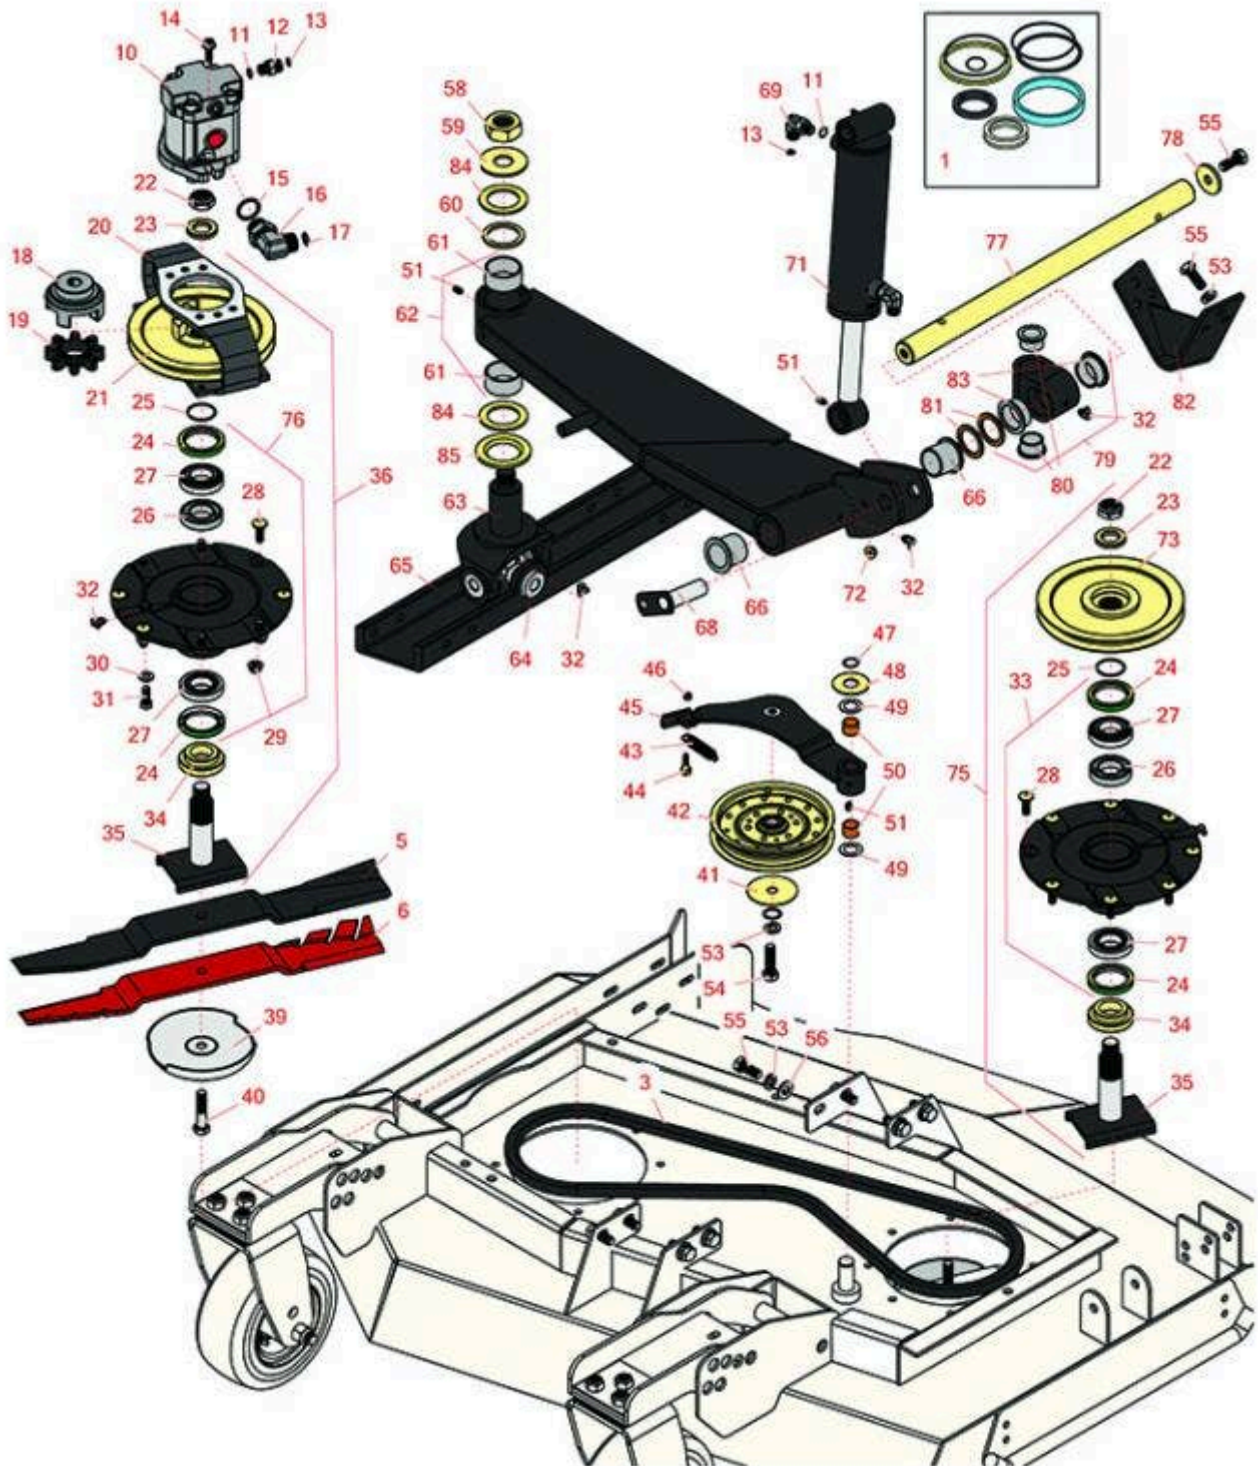

Replaces Toro Groundsmaster 4010-D

Parts

Rotary Mower - Model 30607

Right-Hand Deck Lift Arms and Spindle

All original equipment manufacturers names and part numbers are used for identification purposes only, and we are in no way implying that our products are original equipment parts. Prices subject to change without notice.

Replaces Toro Groundsmaster 4010-D Parts

Rotary Mower - Model 30607
Right-Hand Deck Lift Arms and Spindle

Item No	R&R Part No.	OEM Part No.	Description	Qty Req	Order Quantity
Overhaul Kit					
1	R107-0249	107-0249	Seal Kit - Fits R107-4303 Cyl	1	
3	R55-7660	108-8076	Belt - V Rotary Deck	1	
Rotary Blades Available					
5	R92-5608	92-5608, 92-5608-03	Mower Blade - 21.75 in	2	
6	R92-5608M	104-1303, 107-0214-03	Mower Blade - Mulcher 21.75	1	
Other Parts Available					
10	R127-3694	127-3694	Hydraulic Motor	1	
<i>Tech Note: 314000001-314999999 and Newer:</i>					
10	R99-5489	99-5489	Hydraulic Motor	1	
<i>Tech Note: 313000001-313999999:</i>					
11	R237-42	237-42, 31-4160	O-Ring	1	
12	R340-2	340-2, 60-1920	Hydraulic Fitting - Striaight	1	
13	R237-22	107-8844, 237-22, 237-78	O-Ring	3	
14	R3234-42	3234-42	Bolt - 3/8-16 x 1 Hx HD Fl	2	
15	R237-81	237-81, 237.81, 327-81	O-Ring	2	
16	R340-139	340-139	Hydraulic Fitting - 90 Deg	2	
17	R237-65	237-65, 237.65	O-Ring	2	