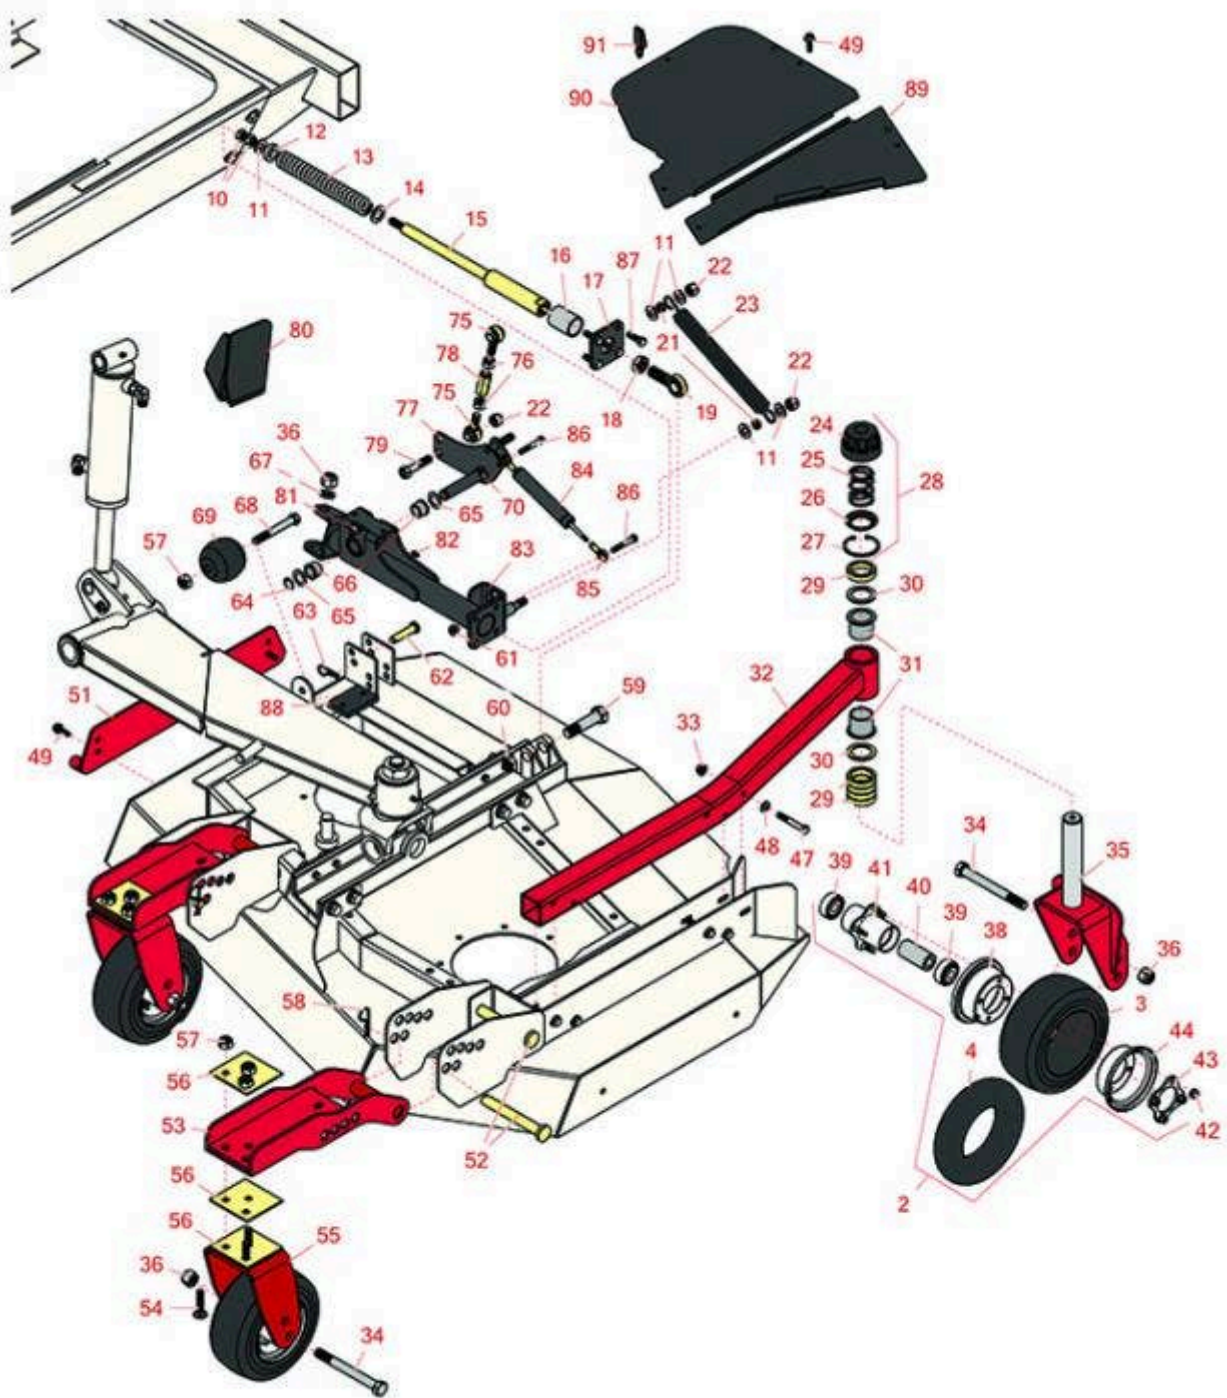

Replaces Toro Groundsmaster 4010-D

Parts

Rotary Mower - Model 30607

Left-Hand Deck Arms and Wheels

All original equipment manufacturers names and part numbers are used for identification purposes only, and we are in no way implying that our products are original equipment parts. Prices subject to change without notice.

Replaces Toro Groundsmaster 4010-D Parts

Rotary Mower - Model 30607
Left-Hand Deck Arms and Wheels

Item No	R&R Part No.	OEM Part No.	Description	Qty Req	Order Quantity
Tires					
2	R137-5529	137-5529, 93-5974, 93-9574, 137-5529	Wheel Assy - Foam Filled 8x3.5-4SM	3	
2	R93-9938	86-0020, 93-9938	Wheel Assy - Castor - Pneu 8x3.50-4	3	
3	R150615	136-4424, 137-5924	Tire - Foam Filled 8-3.5 x 4 Sm 4 Ply	3	
3	R93-9939	93-9939, 98-2877	Tire - 8x3.50-4 (4 Ply) Sm Pneu	3	
4	R68-8950	68-8950	Tube - Castor Wheel 9x3.50-4 TR87	3	
Other Parts Available					
10	R443118	01-188-0813, 22-15-AJD, 3217-9	Nut - 1/2-13 Zinc	2	
11	R3256-26	01-166-0540, 01-166-0820, 17-2530, 24-13-BD, 30-8570, 3256-26, 356206, 48-9390	Washer - 1/2 in	13	
12	R105-4552	105-4552	Bearing - Plastic	1	
13	R100-8138	100-8138	Spring-Compression	1	
14	R105-4551	105-4551	Washer- Flat	1	
15	R105-4548	105-4548	Shaft - Spring	1	
16	R105-4550	105-4550	Bushing - Straight	1	
17	R105-2807-03	105-2807-03	Plate	1	