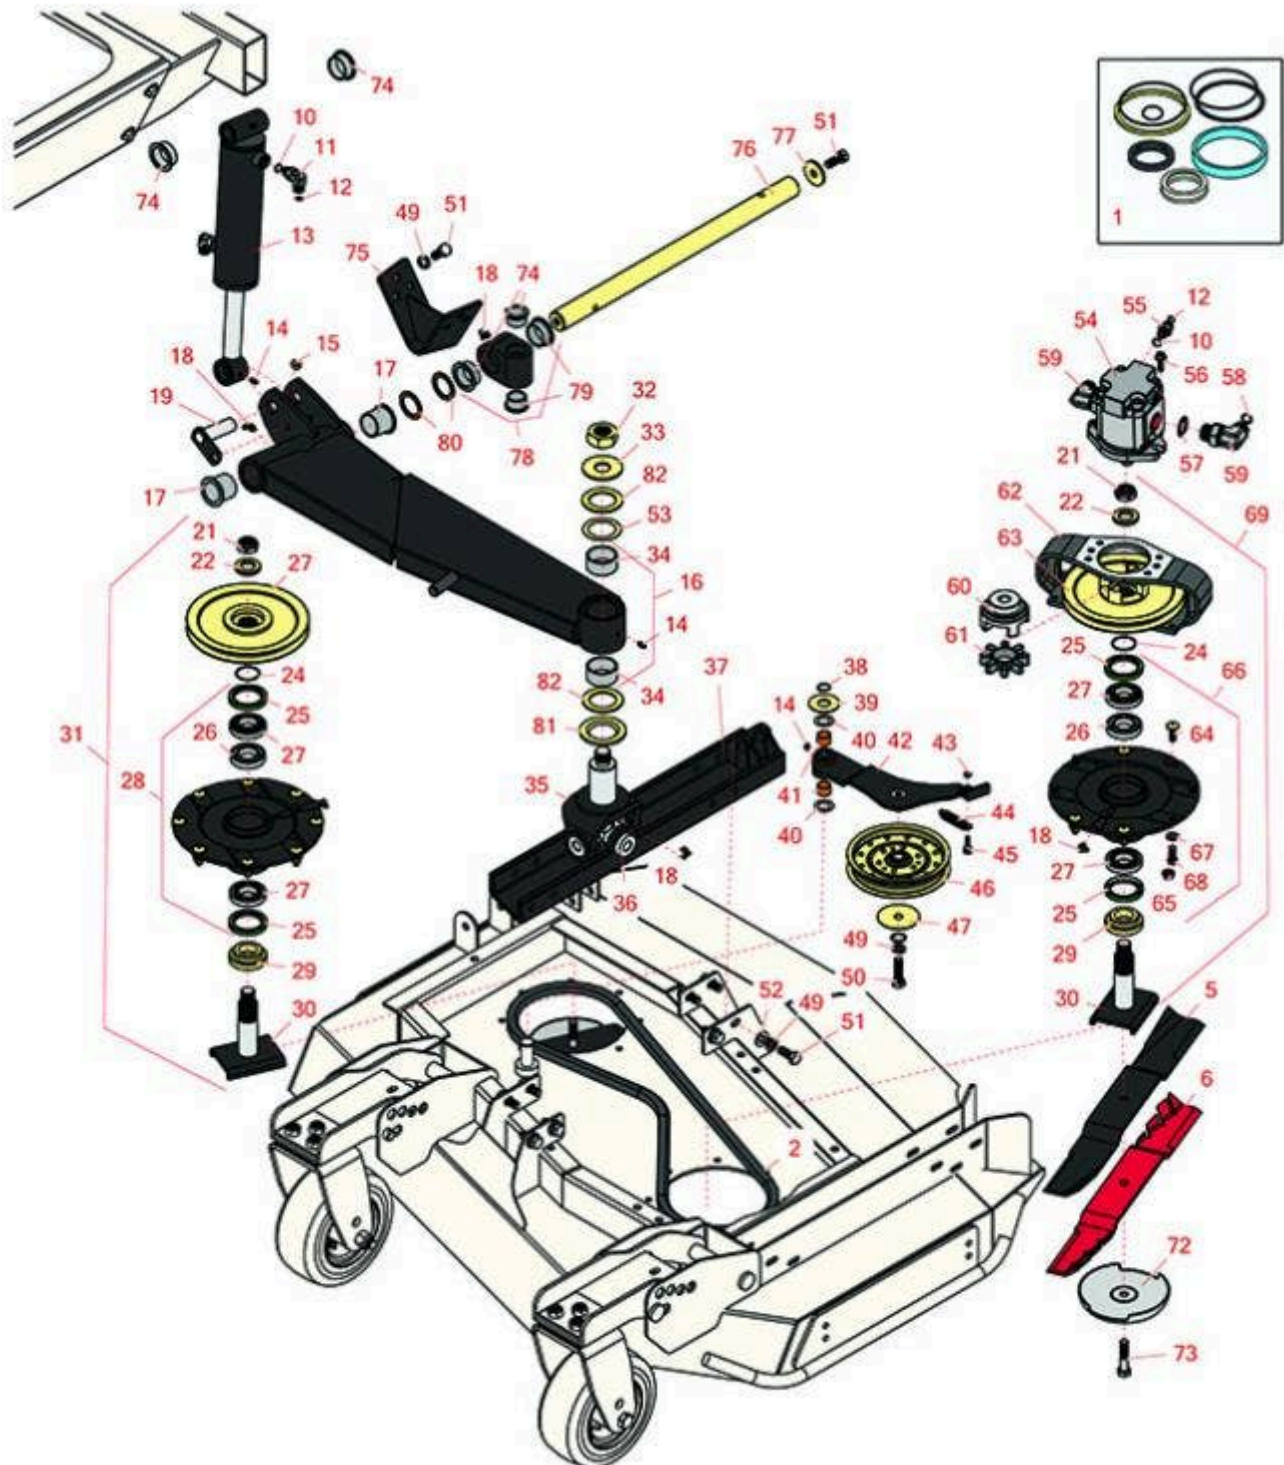

# Replaces Toro Groundsmaster 4010-D

## Parts

Rotary Mower - Model 30603

Left-Hand Deck Lift Arms and Spindle

All original equipment manufacturers names and part numbers are used for identification purposes only, and we are in no way implying that our products are original equipment parts. Prices subject to change without notice.

# Replaces Toro Groundsmaster 4010-D Parts

Rotary Mower - Model 30603  
Left-Hand Deck Lift Arms and Spindle

Item No	R&R Part No.	OEM Part No.	Description	Qty Req	Order Quantity
<b>Overhaul Kits</b>					
1	<b>R107-0249</b>	107-0249	Seal Kit - Fits R107-4303 Cyl	1	
2	<b>R55-7660</b>	108-8076	Belt - V Rotary Deck	1	
<b>Rotary Blades</b>					
5	<b>R92-5608</b>	92-5608, 92-5608-03	Mower Blade - 21.75 in	2	
6	<b>R92-5608M</b>	104-1303, 107-0214-03	Mower Blade - Mulcher 21.75	2	
<b>Other Parts Available</b>					
10	<b>R237-42</b>	237-42, 31-4160	O-Ring	3	
11	<b>R340-77</b>	340-100, 340-77, 95-7889	Hydraulic Fitting	2	
12	<b>R237-22</b>	107-8844, 237-22, 237-78	O-Ring	3	
13	<b>R107-4303</b>	107-4303, 99-5496	Cylinder - Lift - Wing	1	
14	<b>R302-5</b>	21-6010, 302-11, 302-37, 302-47, 302-5, 302-57, 302-58, 302-6, 31-0300, 32-9660, 60-0800, 62-3880, 92-4181	Fitting - Grease	4	