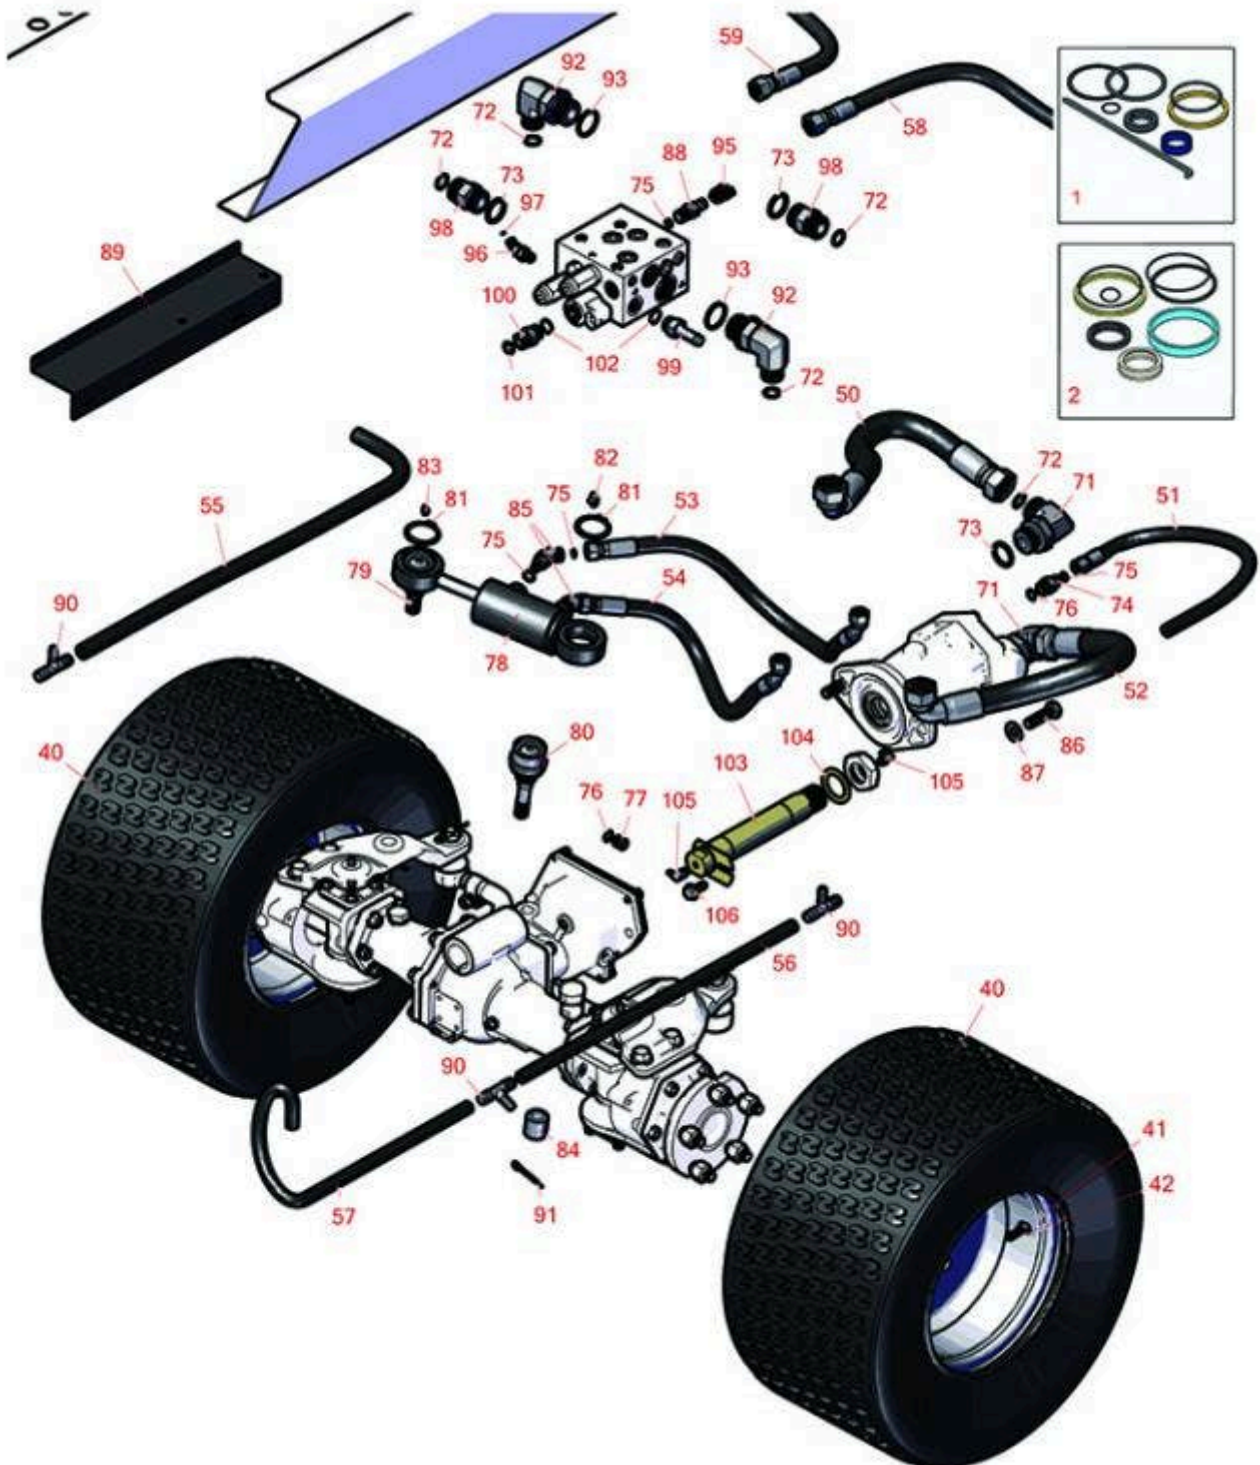

Replaces Toro Groundsmaster 4010-D

Parts

Rotary Mower - Model 30446
Rear Wheels

All original equipment manufacturers names and part numbers are used for identification purposes only, and we are in no way implying that our products are original equipment parts. Prices subject to change without notice.

Replaces Toro Groundsmaster 4010-D Parts

Rotary Mower - Model 30446
Rear Wheels

Item No	R&R Part No.	OEM Part No.	Description	Qty Req	Order Quantity
---------	--------------	--------------	-------------	---------	----------------

Replaces Toro Groundsmaster 4010-D Parts

Rotary Mower - Model 30446
Rear Wheels

Item No	R&R Part No.	OEM Part No.	Description	Qty Req	Order Quantity
72	R237-58	237-58	O-Ring	6	
73	R237-81	237-81, 237.81, 327-81	O-Ring	4	
74	R340-2	340-2, 60-1920	Hydraulic Fitting - Striaight	1	
75	R237-22	107-8844, 237-22, 237-78	O-Ring	6	
76	R237-42	237-42, 31-4160	O-Ring	2	
77	R353-989	353-989	Plug - Hex - Hollow	1	
78	R105-0775	105-0775	Steering Cylinder	1	
79	R106-6774	106-6774, 92-5838, 92-5838-01	Ball Joint	1	
80	R100-3795	100-3795	Ball Joint	1	
81	R32151-104	32151-104	Ring - Retaining, Ex	2	
82	R302-60	302-60	Zerk - Grease 90 Deg.	1	
83	R302-5	21-6010, 302-11, 302-37, 302-47, 302-5, 302-57, 302-58, 302-6, 31-0300, 32-9660, 60-0800, 62-3880, 92-4181	Fitting - Grease	3	
84	R100-3796	100-3796	Spacer - Ball Joint	1	

Replaces Toro Groundsmaster 4010-D Parts

*Rotary Mower - Model 30446
Rear Wheels*

Item No	R&R Part No.	OEM Part No.	Description	Qty Req	Order Quantity
100	R340-4	340-4	Hydraulic Fitting - Male Connector	1	
101	R237-30	23-6320, 237-30	O-Ring - Seal	1	
102	R237-79	237-79	O-Ring	2	
103	R98-7077	98-7077	Axle Pin - Rear	1	
104	R92-1765	92-1765	Washer - Thrust	1	
105	R323016	302-33, 323016	Zerk - Grease	2	
106	R32144-14	32104-32, 32104-49, 32144-14	Bolt - Hex Washer 5/16-18 x 5/8	1	